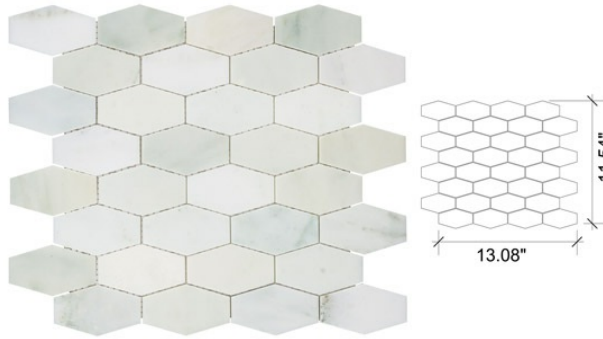

Cosa Marble Co.

info@cosamarble.com

www.cosamarble.com

Elongated Hexagon Honed

Statuary Spring

Style: Marble

ItmCd-E: MOSPSSSELONGHEX

ItmCd-W: MOSPSSSELONGHEX

Product Type: Mosaics

Color way: Statuary Spring

Size: 12 x 12 "

Thickness: 3/8"

Coverage per Piece: 1 sf

Weight per Piece: 5.25 lbs

Customization: no

Case Quantity: n/a