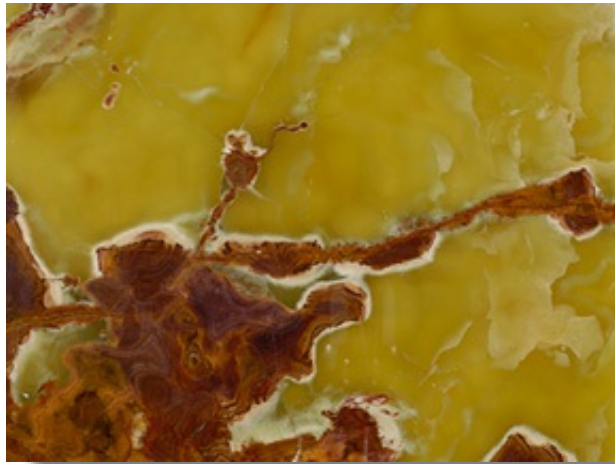

## Dark Green Onyx 2cm Slab Polished

Dark Green Onyx

Style: Discontinued

ItmCd-E: NJPDGO2

ItmCd-W: NJPDGO2

Product Type: Discontinued

Color way: Dark Green Onyx

Size: n/a