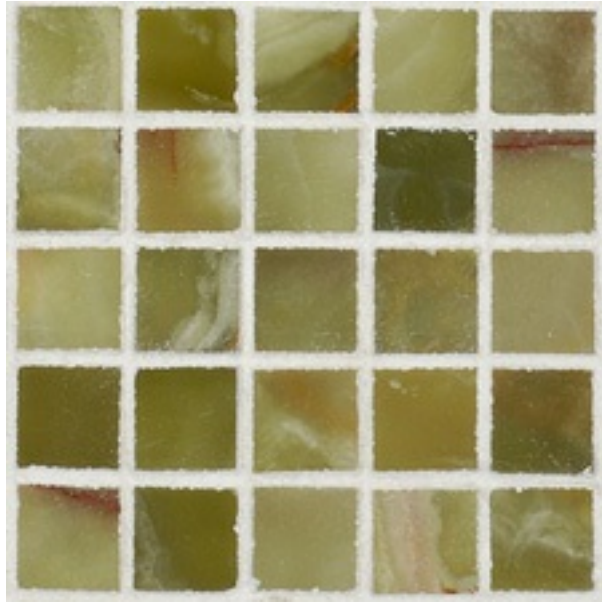

Cosa Marble Co.

info@cosamarble.com

www.cosamarble.com

Dark Green Onyx 3/4 x 3/4 Polished

Dark Green Onyx

Style: Discontinued

ItmCd-E: MOSPDGOSQUARE

ItmCd-W: MOSPDGOSQUARE

Product Type: Discontinued

Color way: Dark Green Onyx

Size: 12 x 12"

Thickness: 3/8"

Coverage per Piece: 1 sf

Weight per Piece: 5 lbs

Customization: no

Case Quantity: n/a