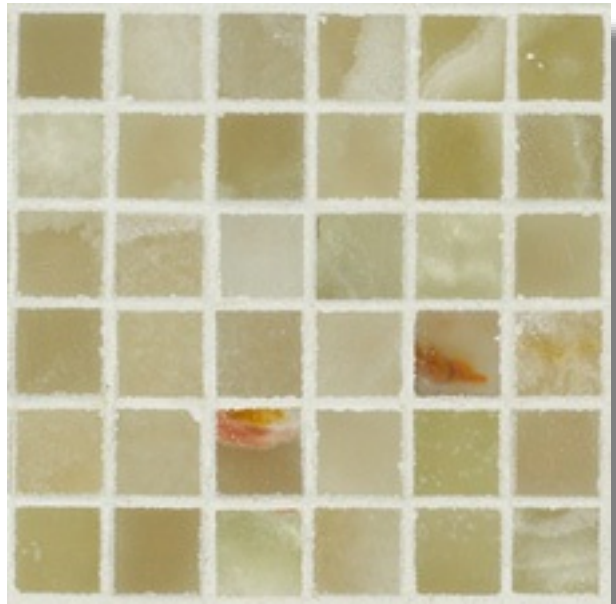

Cosa Marble Co.

info@cosamarble.com

www.cosamarble.com

Light Green Onyx 3/4 x 3/4 Polished

Light Green Onyx

Style: Discontinued

ItmCd-E: MOSPLGOSQUARE

ItmCd-W: MOSPLGOSQUARE

Product Type: Discontinued

Color way: Light Green Onyx

Size: 12 x 12"

Thickness: 3/8"

Coverage per Piece: 1 sf

Weight per Piece: 4.5 lbs

Customization: yes

Case Quantity: n/a