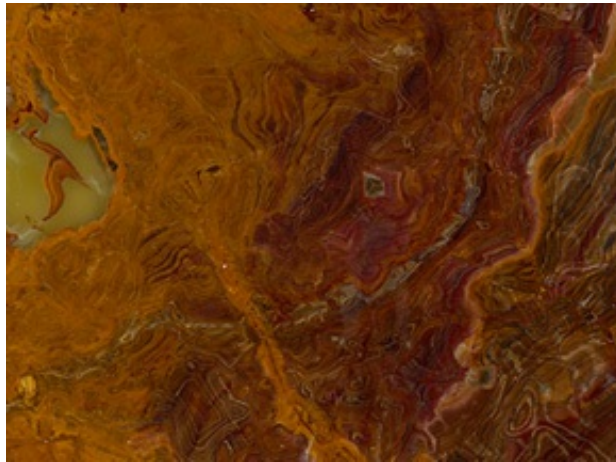

Cosa Marble Co.

info@cosamarble.com

www.cosamarble.com

2CM Slab Polished

Multicolor Red Onyx

Style: Discontinued

ItmCd-E: NJPMCO2

ItmCd-W: NJPMCO2

Product Type: Tiles

Color way: Multicolor Red Onyx

Size: n/a

Thickness: 2 cm

Coverage per Piece: n/a

Weight per Piece: PX 12 lbs per sf

Customization: no

Case Quantity: n/a