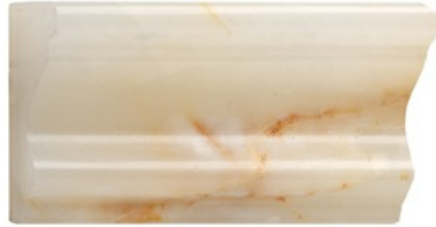

Cosa Marble Co.

info@cosamarble.com

www.cosamarble.com

White Onyx Cornice 2 x 12 Polished

White Onyx

Style: Discontinued

ItmCd-E: MOSPWO CORN

ItmCd-W: MOSPWO CORN

Product Type: Discontinued

Color way: White Onyx

Size: 2 x 12"

Thickness: n/a

Coverage per Piece: n/a

Weight per Piece: 2 lbs

Customization: no

Case Quantity: n/a