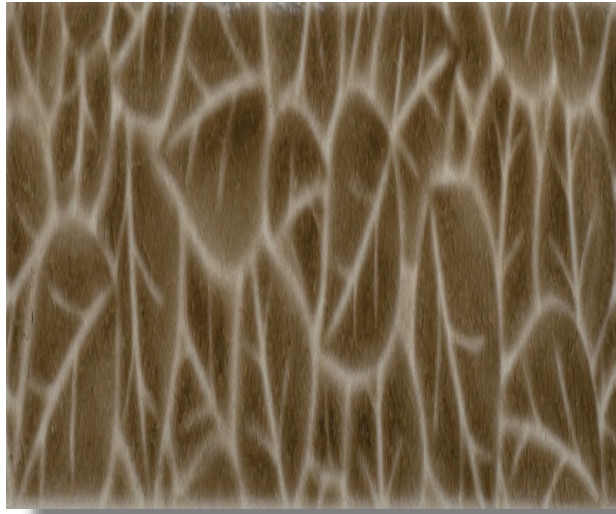

Cosa Marble Co.
info@cosamarble.com
www.cosamarble.com

Latte Foliage 2" x 9" x 3/8"

Latte

Style: Tiles

ItmCd-E: CTLAT2X9FT

ItmCd-W: CTLAT2X9FT

Product Type: Tiles

Color way: Latte

Size: 2 x 9"

Thickness: 3/8"

Coverage per Piece: .125 sf

Weight per Piece: .57 lbs

Customization: no

Case Quantity: n/a

APPLICATION:

INTERIOR FLOOR: YES