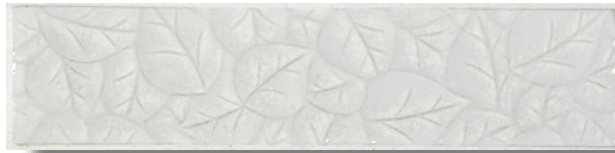

Cosa Marble Co.

info@cosamarble.com

www.cosamarble.com

Pearl White Foliage 2" x 9" x 3/8"

Pearl White

Style: Tiles

ItmCd-E: CTWP2X9FT

ItmCd-W: CTWP2X9FT

Product Type: Tiles

Color way: Pearl White

Size: 2 x 9"

Thickness: 3/8"

Coverage per Piece: 0.125

Weight per Piece: .57 lbs

Customization: no

Case Quantity: 5 sf