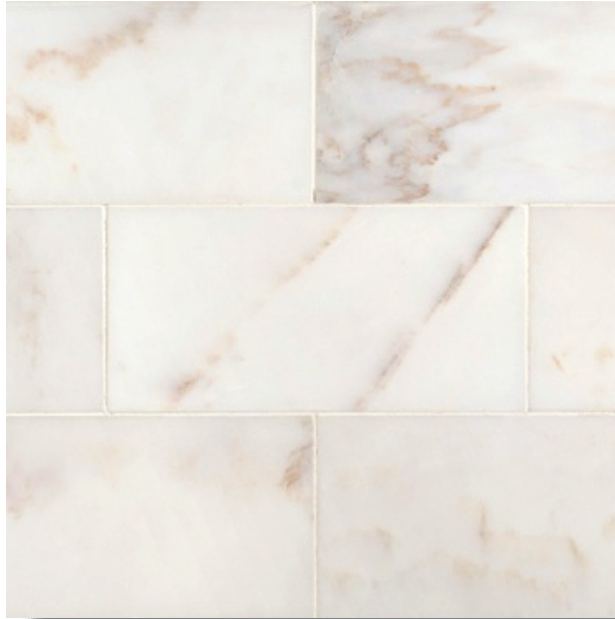

**Cosa Marble Co.**

info@cosamarble.com

www.cosamarble.com

6 x 12 polished

Calacatta Monet

Style: Marble

ItmCd-E: NJPCA5

ItmCd-W: NJPCA5

Product Type: Tiles

Color way: Calacatta Monet

Size: 6 x 12"

Thickness: 3/8"

Coverage per Piece: .5 sf

Weight per Piece: 2.70 lbs

Customization: yes

Case Quantity: n/a