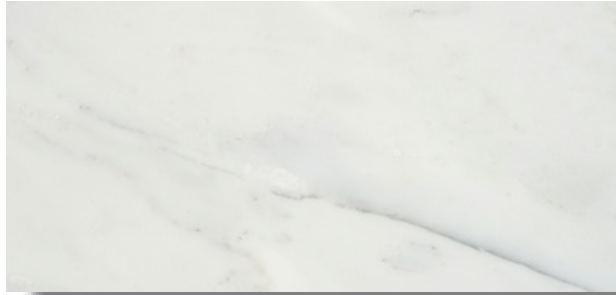

Cosa Marble Co.

info@cosamarble.com

www.cosamarble.com