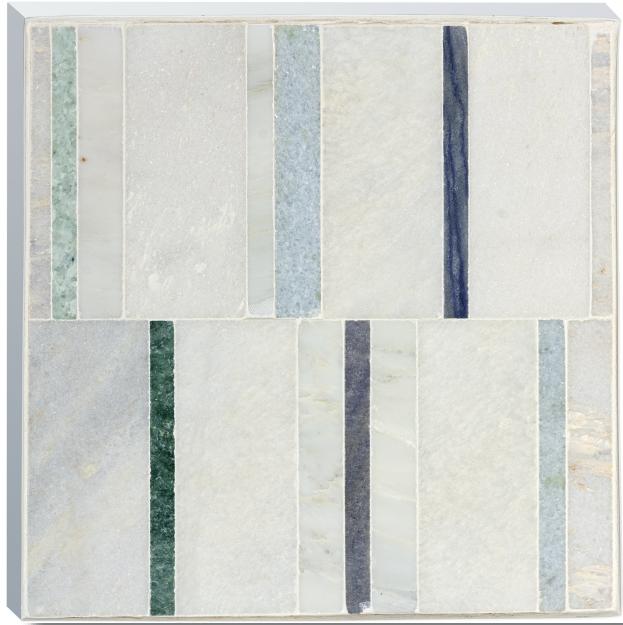

Cosa Marble Co.

info@cosamarble.com

www.cosamarble.com

**Madison Blue: Blue Celeste/ Blue Macaubas/
Ming Green/ Aurora White/ Asian Statuary**

Style: Sample Programs

ItmCd-E: BDMADISONBL

ItmCd-W: BDMADISONBL

Product Type: Sample Program

Size: 12.25" x 12.25"

Weight per Piece: 8 lbs.