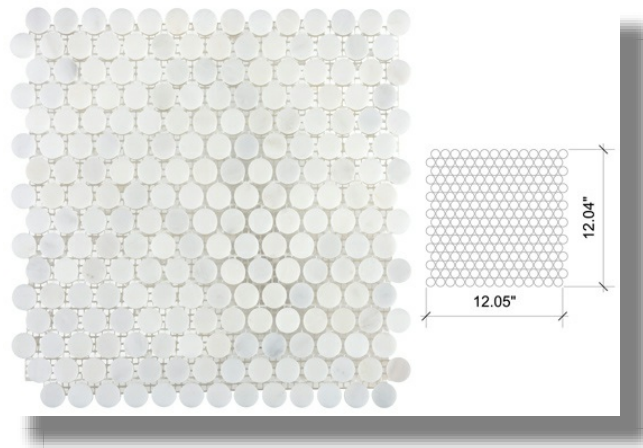

## Penny Rounds ASH

Asian Statuary honed

Style: Floors and Wall Patterns

ItmCd-E: MOSPASPENNY

ItmCd-W: MOSPASPENNY

Product Type: Floor and Wall Patterns

Color way: Asian Statuary honed

Size: 12.05 x 12.04"

Thickness: 3/8"

Coverage per Piece: 1 sf

Weight per Piece: 3.90 lbs

Customization: yes

Case Quantity: N/A