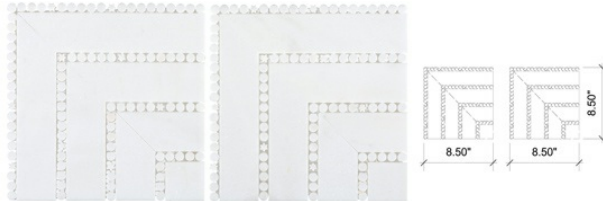

## Ellington TW/TW H

Thassos White/Thassos White Honed

Style: Floors and Wall Patterns

ItmCd-E: WJELLINGTONTW

ItmCd-W: WJELLINGTONTW

Product Type: Floor and Wall Patterns

Color way: Thassos White/Thassos White Honed

Size: 17.00 x 8.50"

Thickness: 3/8"

Coverage per Piece: 1.0

Weight per Piece: 5.05 lbs

Customization: yes

Case Quantity: n/a