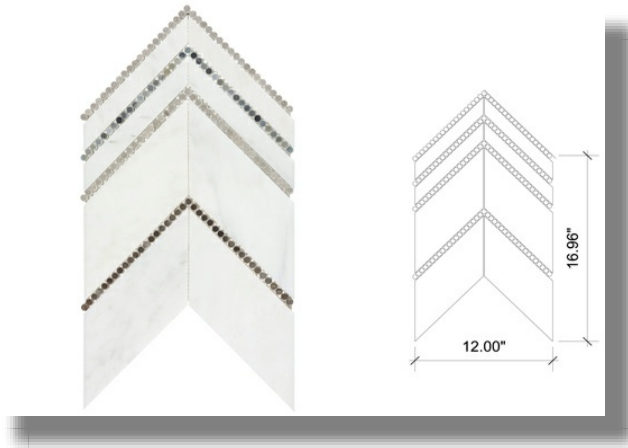

Cosa Marble Co.

info@cosamarble.com

www.cosamarble.com

**Carlyle: Cinderella Gray/Montauk
Blue/Brushed Steel/Asian Statuary**

Style: Sample Programs

ItmCd-E: BDCARLYLECG

ItmCd-W: BDCARLYLECG

Product Type: Sample Program

Color way: Cinderella Gray/Montauk

Blue/Brushed Steel/Asian Statuary

Size: 18.25 X 20.25

Weight per Piece: 18.5 lbs