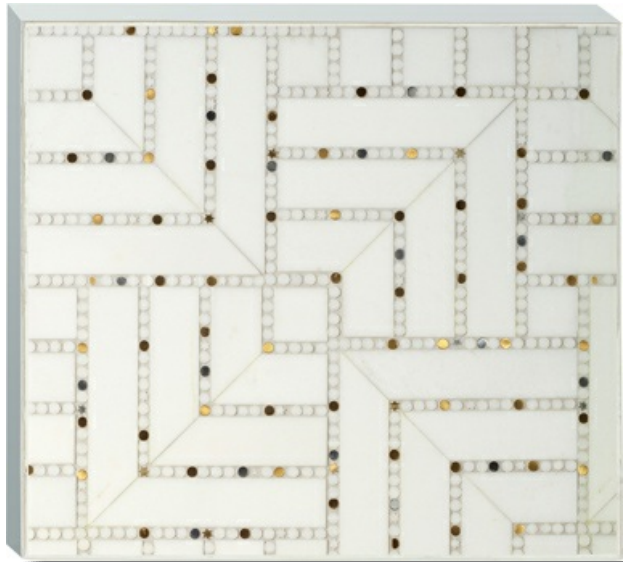

Cosa Marble Co.

info@cosamarble.com

www.cosamarble.com

**Ellington: Thassos White Honed, Brushed
Brass, Brushed Steel**

Style: Sample Programs

ItmCd-E: BDELLINGTWBBBS

ItmCd-W: BDELLINGTWBBBS

Product Type: Sample Program

Color way: Thassos White Brushed Brass Brushed
Steel

Size: 18.25 X 20.25

Weight per Piece: 18.5 lbs