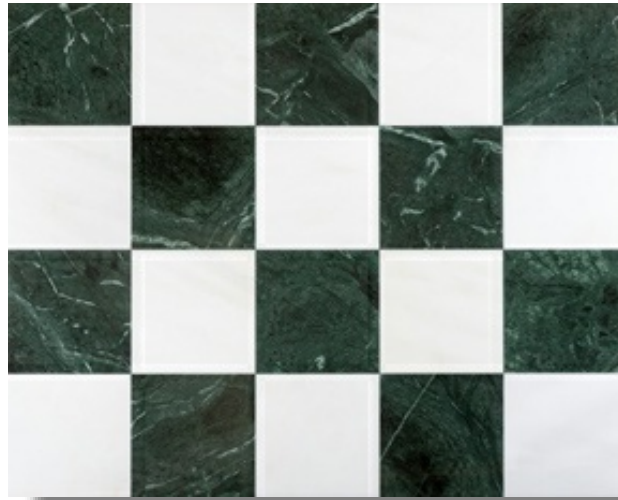

Cosa Marble Co.

info@cosamarble.com

www.cosamarble.com

Checkerboard: Asian Statuary/Empress Green
12 x 12

CHECKERBOARD IS A CONCEPT OF TWO COLORS.
Colors must be purchased separately then combined by
installer.

Style: Stone Tiles: Checkerboard

ItmCd-E: N/A

ItmCd-W: N/A

Product Type: Checkerboard