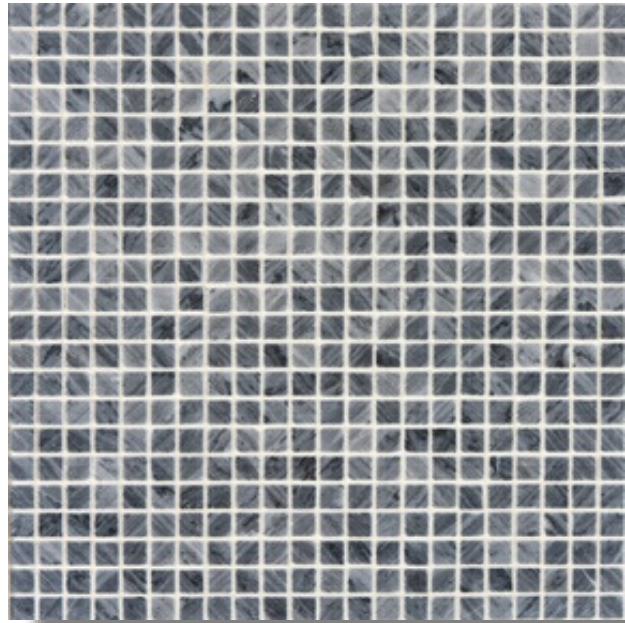

## Cartier Gray 1/2 x 1/2 polished

Cartier Gray

Style: Stone Tiles

ItmCd-E: n/a

ItmCd-W: n/a

Product Type: Mosaics

Color way: Cartier Gray

Size: 12 x 12"

Thickness: 3/8"

Coverage per Piece: 1 sf

Weight per Piece: 4 lbs

Customization: yes

Case Quantity: n/a