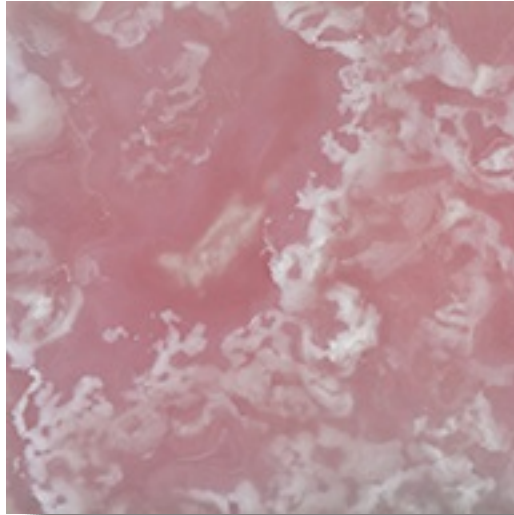

**Cosa Marble Co.**

info@cosamarble.com

www.cosamarble.com

**12 x 24 Polished**

Pink Onyx

Style: Stone Tiles

ItmCd-E: NJPPO2

ItmCd-W: NJPPO2

Product Type: Tiles

Color way: Pink Onyx

Size: 12 x 24

Thickness: 3/8

Coverage per Piece: 2 sf

Weight per Piece: 9.95 lbs

**APPLICATION:**

INTERIOR FLOOR: YES

INTERIOR WALL: YES

EXTERIOR FLOOR: NO

SHOWER FLOOR: YES

SHOWER WALL: YES

**INSTALLATION RECOMMENDATION:**

MAPEI ADESILEX P10 MOSAIC & GLASS TILE

MORTAR OR KERAFLEX SUPER WHITE FOR THE

INSTALLATION OF THE POLISHED ONYX TILES.

WET AREA APPLICATIONS, AREAS EXPOSED TO  
SUNLIGHT OR HEAT SOURCES AND ALL  
APPLICATIONS OF THE ONYX TILES WOULD  
REQUIRE THAT MAPEI'S KERAPLY BE MIXED WITH  
THE ADESILEX P10 MOSAIC & GLASS TILE  
MORTAR INSTEAD OF WATER.