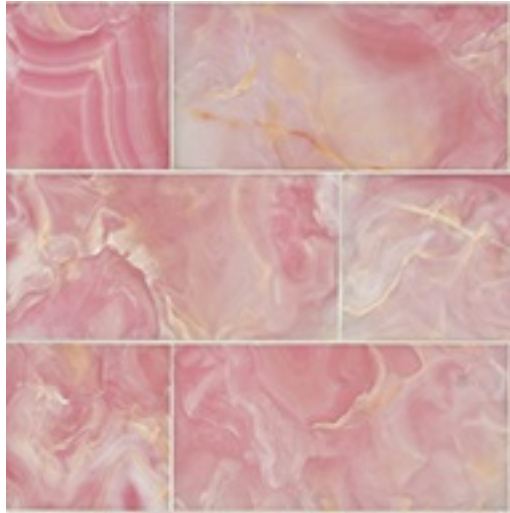

Cosa Marble Co.

info@cosamarble.com

www.cosamarble.com

6 x 12 Polished

Pink Onyx

Style: Stone Tiles

ItmCd-E: NJPPO30

ItmCd-W: NJPPO30

Product Type: Tiles

Color way: Pink Onyx

Size: 6 x 12

Thickness: 3/8

Coverage per Piece: 0.5 sf

Weight per Piece: 2.35 lbs

Case Quantity: 5 sf

APPLICATION:

INTERIOR FLOOR: YES

INTERIOR WALL: YES

EXTERIOR FLOOR: NO

SHOWER FLOOR: YES

SHOWER WALL: YES

INSTALLATION RECOMMENDATION:

MAPEI ADESILEX P10 MOSAIC & GLASS TILE
MORTAR OR KERAFLEX SUPER WHITE FOR THE
INSTALLATION OF THE POLISHED ONYX TILES.
WET AREA APPLICATIONS, AREAS EXPOSED TO
SUNLIGHT OR HEAT SOURCES AND ALL
APPLICATIONS OF THE ONYX TILES WOULD
REQUIRE THAT MAPEI'S KERAPLY BE MIXED WITH
THE ADESILEX P10 MOSAIC & GLASS TILE
MORTAR INSTEAD OF WATER.