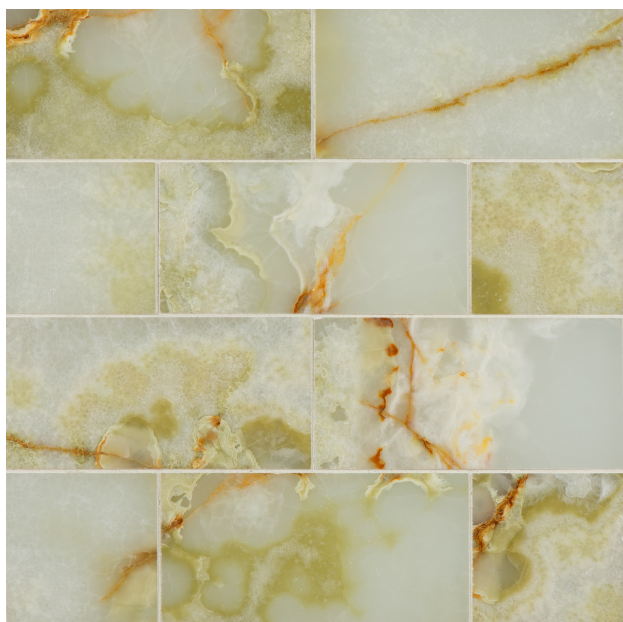

Cosa Marble Co.

info@cosamarble.com

www.cosamarble.com

3 x 6 Polished

Green Onyx

Style: Stone Tiles

ItmCd-E: NJPGO4

ItmCd-W: NJPGO4

Product Type: Tiles

Color way: Green Onyx

Size: 3 x 6

Thickness: 7/16

Coverage per Piece: 0.125 sf

Weight per Piece: 0.70 lbs

Case Quantity: 5 sf

APPLICATION:

INTERIOR FLOOR: YES

INTERIOR WALL: YES

EXTERIOR FLOOR: NO

SHOWER FLOOR: YES

SHOWER WALL: YES

INSTALLATION RECOMMENDATION:

MAPEI ADESILEX P10 MOSAIC & GLASS TILE
MORTAR OR KERAFLEX SUPER WHITE FOR THE
INSTALLATION OF THE POLISHED ONYX TILES.
WET AREA APPLICATIONS, AREAS EXPOSED TO
SUNLIGHT OR HEAT SOURCES AND ALL
APPLICATIONS OF THE ONYX TILES WOULD
REQUIRE THAT MAPEI'S KERAPLY BE MIXED WITH
THE ADESILEX P10 MOSAIC & GLASS TILE
MORTAR INSTEAD OF WATER.