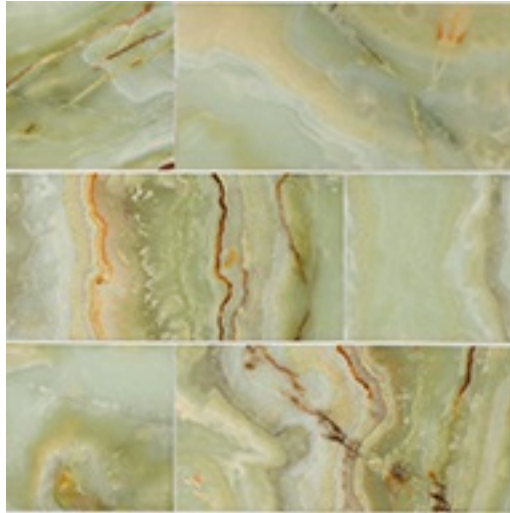

Cosa Marble Co.

info@cosamarble.com

www.cosamarble.com

6 x 12 Polished

Green Onyx

Style: Stone Tiles

ItmCd-E: NJPGO3

ItmCd-W: NJPGO3

Product Type: Tiles

Color way: Green Onyx

Size: 6 x 12

Thickness: 3/8

Coverage per Piece: 0.5 sf

Weight per Piece: 2.35 lbs

Case Quantity: 5 sf

APPLICATION:

INSTALLATION OF THE POLISHED ONYX TILES.
WET AREA APPLICATIONS, AREAS EXPOSED TO
SUNLIGHT OR HEAT SOURCES AND ALL
APPLICATIONS OF THE ONYX TILES WOULD
REQUIRE THAT MAPEI'S KERAPLY BE MIXED WITH
THE ADESILEX P10 MOSAIC & GLASS TILE
MORTAR INSTEAD OF WATER.