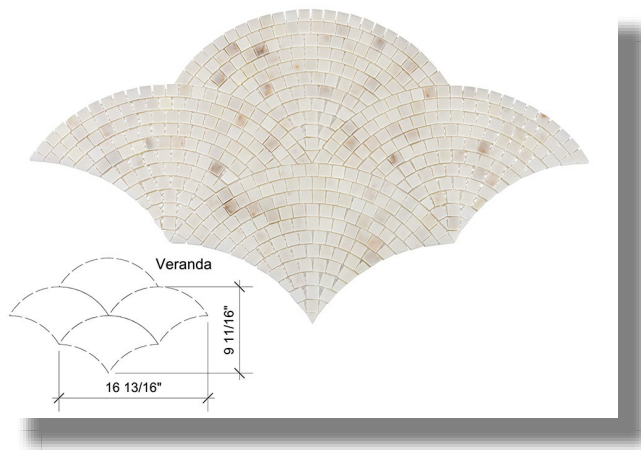

Cosa Marble Co.

info@cosamarble.com

www.cosamarble.com

Veranda: Calacatta Monet Honed

Calacatta Monet Honed

Style: Floors and Wall Patterns

ItmCd-E: MOSPVERANDACALMON

ItmCd-W: MOSPVERANDACALMON

Product Type: Floor and Wall Patterns

Color way: Calacatta Monet Honed

Size: 9-11/16" x 16-13/16"

Thickness: 3/8"

Coverage per Piece: 1 sf.

Weight per Piece: 5 lbs.

Customization: yes

APPLICATION: