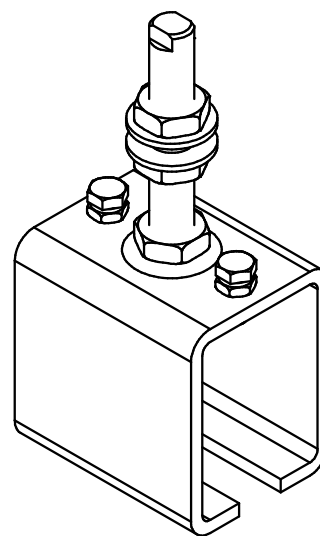

Manchon support tige longue
Matière: Acier

Jointing bracket with long rod
Material: Steel

7, rue Gay Lussac
25000 BESANCON

Référence
Item Nr: **8578ML**

Rail associé
Combined track: **8570**