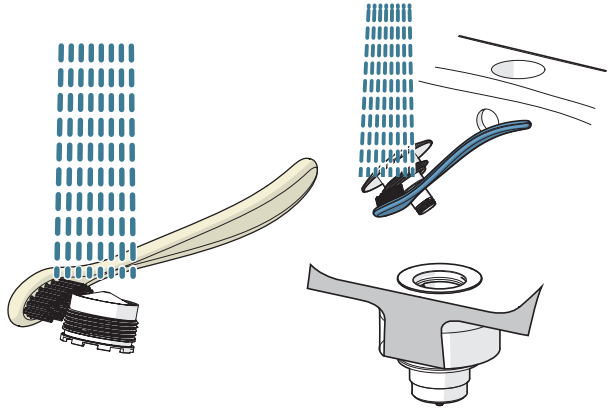

① ③

②

③

③

① ② ④

⑤ ⑥

⑦

①

②

③

[cleaning.hansa.com](https://cleaning.hansa.com)

Oras Group is a powerful European provider of sanitary fittings: the market leader in the Nordics and a leading company in Continental Europe. The company's mission is to make the use of water easy and sustainable and its vision is to become the European leader of advanced sanitary fittings. Oras Group has two strong brands: Oras and Hansa.