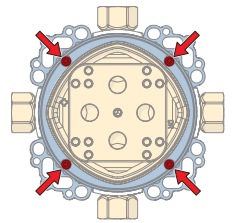

B

Bluetooth®

**Bluetooth®**

10

ON/OFF

ON/OFF

AUTOMATIC

AUTOMATIC

Factory default		1 x	2 x	3 x	4 x	5 x	6 x	7 x	8 x	9 x	10 x
Factory settings	1 x	-	-	-	-	-	-	-	-	-	-
Flow period (sec)	2 x	10	30	60	90	120	150	180	210	240	300
Automatic flush (h)	3 x	0 (off)	6	12	18	24	30	36	48	60	72
Automatic flush period (sec)	4 x	30	60	90	120	180	240	300	360	480	600
Cleaning mode (sec)	5 x	15	30	60	90	120	-	-	-	-	-
After Flow (sec)	6 x	1	2	3	4	5	6	7	8	9	10
Recognition distance (cm)	7 x	n10	a30	a40	a50	a60	-	-	-	-	-