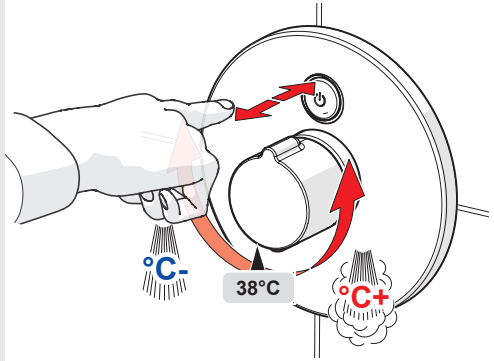

ON/OFF

ON/OFF

AUTOMATIC

AUTOMATIC