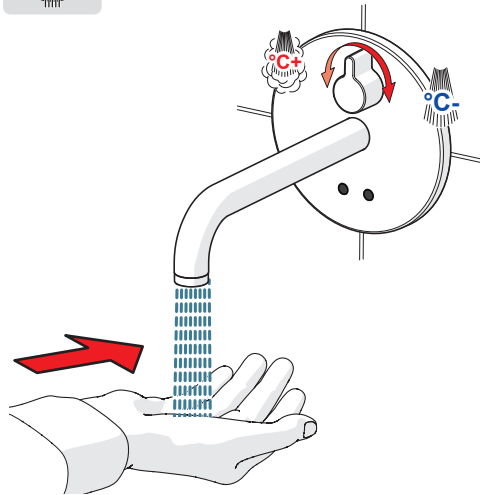

Factory default		1 x	2 x	3 x	4 x	5 x	6 x	7 x	8 x	9 x	10 x
Factory settings	1 x	-	-	-	-	-	-	-	-	-	-
Flow period (sec)	2 x	10	30	60	90	120	150	180	210	240	300
Automatic flush (h)	3 x	0 (off)	6	12	18	24	30	36	48	60	72
Automatic flush period (sec)	4 x	30	60	90	120	180	240	300	360	480	600
Cleaning mode (sec)	5 x	15	30	60	90	120	-	-	-	-	-
After Flow (sec)	6 x	1	2	3	4	5	6	7	8	9	10
Recognition distance (cm)	7 x	n10	a30	a40	a50	a60	-	-	-	-	-

A

Factory default		1 x	2 x	3 x	4 x	5 x	6 x	7 x	8 x	9 x	10 x
Factory settings	1 x	-	-	-	-	-	-	-	-	-	-
Flow period (sec)	2 x	10	30	60	90	120	150	180	210	240	300
Automatic flush (h)	3 x	0 (off)	6	12	18	24	30	36	48	60	72
Automatic flush period (sec)	4 x	30	60	90	120	180	240	300	360	480	600
Cleaning mode (sec)	5 x	15	30	60	90	120	-	-	-	-	-
After Flow (sec)	6 x	1	2	3	4	5	6	7	8	9	10
Recognition distance (cm)	7 x	14	17	20	22	25	28	31	33	-	-