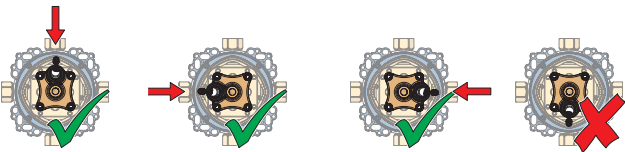

B

Bluetooth®

**Bluetooth®**

10

ON/OFF

ON/OFF

AUTOMATIC

AUTOMATIC

Factory default		1 x	2 x	3 x	4 x	5 x	6 x	7 x	8 x	9 x	10 x
Factory settings	1 x	-	-	-	-	-	-	-	-	-	-
Flow period (sec)	2 x	10	30	60	90	120	150	180	210	240	300
Automatic flush (h)	3 x	0 (off)	6	12	18	24	30	36	48	60	72
Automatic flush period (sec)	4 x	30	60	90	120	180	240	300	360	480	600
Cleaning mode (sec)	5 x	15	30	60	90	120	-	-	-	-	-
After Flow (sec)	6 x	1	2	3	4	5	6	7	8	9	10
Recognition distance (cm)	7 x	n10	a30	a40	a50	a60	-	-	-	-	-

A

Factory default		1 x	2 x	3 x	4 x	5 x	6 x	7 x	8 x	9 x	10 x
Factory settings	1 x	-	-	-	-	-	-	-	-	-	-
Flow period (sec)	2 x	10	30	60	90	120	150	180	210	240	300
Automatic flush (h)	3 x	0 (off)	6	12	18	24	30	36	48	60	72
Automatic flush period (sec)	4 x	30	60	90	120	180	240	300	360	480	600
Cleaning mode (sec)	5 x	15	30	60	90	120	-	-	-	-	-
After Flow (sec)	6 x	1	2	3	4	5	6	7	8	9	10
Recognition distance (cm)	7 x	14	17	20	22	25	28	31	33	-	-