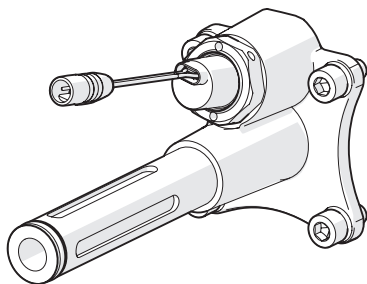

EN 15091
100 - 1000 kPa
max. +70°C

IP 55