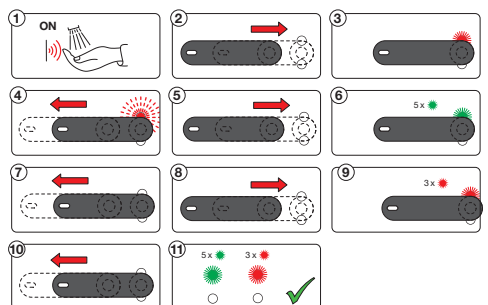

Example 2: Cleaning mode 30 s → 60 s