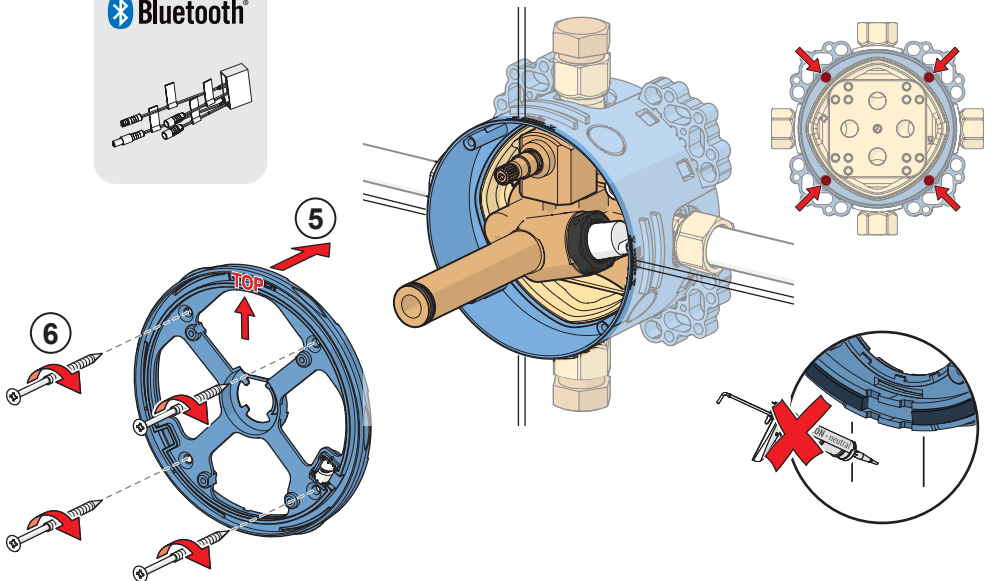

Bluetooth®