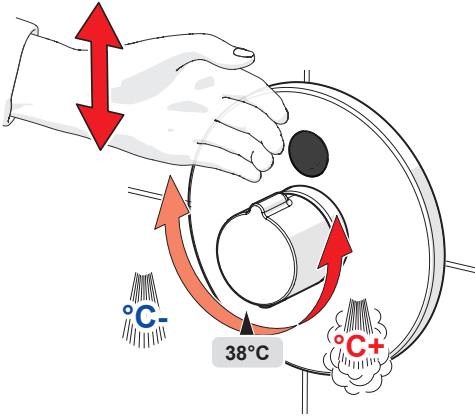

ON/OFF

ON/OFF

AUTOMATIC

AUTOMATIC