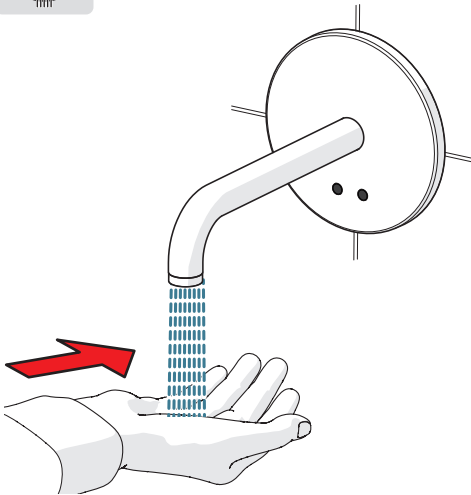

ON/OFF

ON/OFF

AUTOMATIC

AUTOMATIC