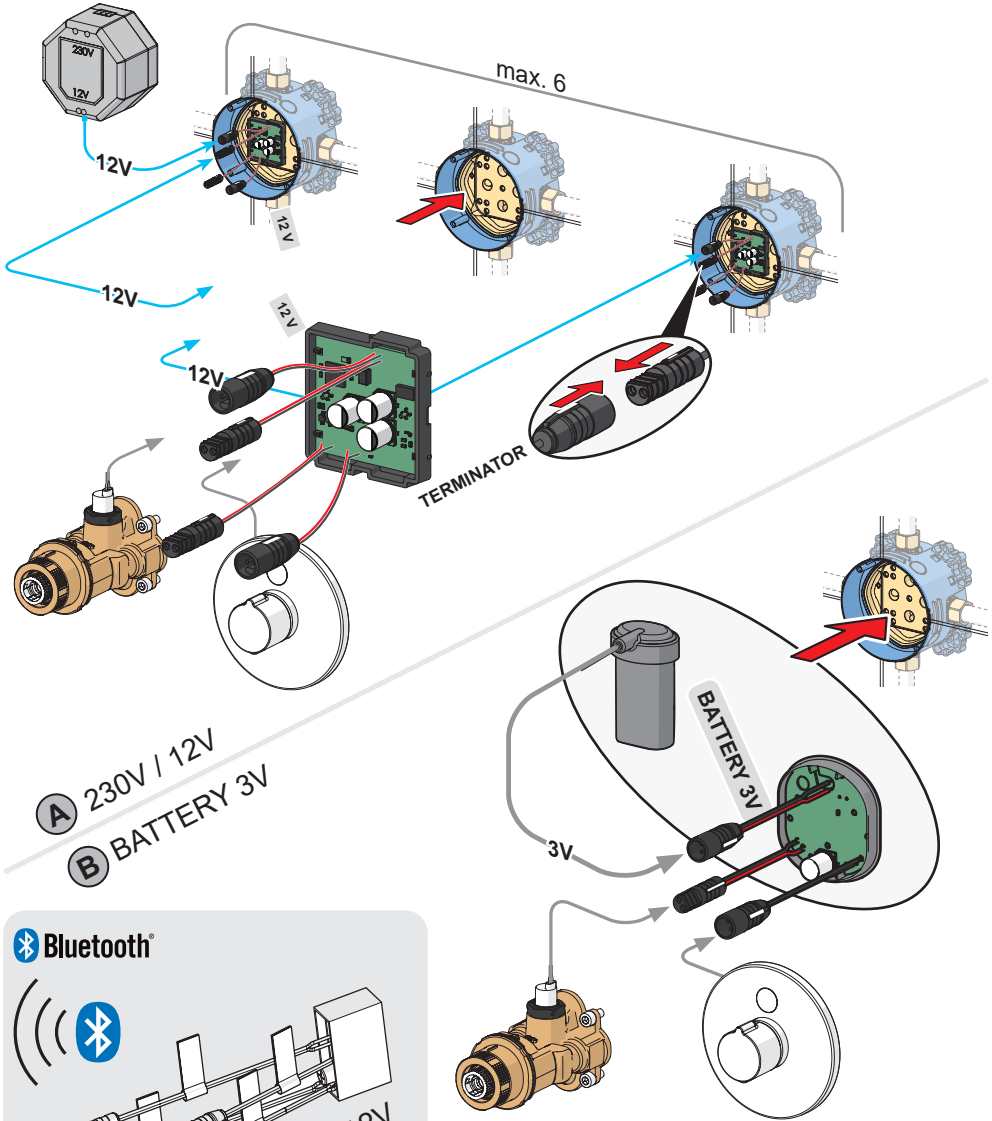

# HANSABLUEBOX

Installation and maintenance guide

					
	4, 9, 19		4, 19		4,19
	5-9		5-7, 10-11		5-7, 12-13
	14-15		14-15		14-15
	16-19		16-19		16-19
	21		21		21

**Bluetooth®**

Extension set .....	22
Reverse adapter .....	22
Distance adapter .....	23
Bluetune kit.....	24

Rinsing tube

6499 0100

- Ⓐ 230V / 12V
- Ⓑ BATTERY 3V

**Bluetooth®**

- Ⓐ 230V / 12V
- Ⓑ BATTERY 3V

max. 3 min

3 ...

6 1-4 x