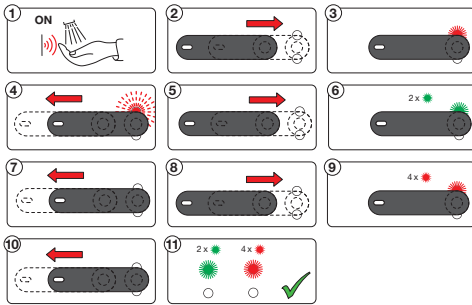

Factory default		1 x	2 x	3 x	4 x	5 x	6 x	7 x	8 x	9 x	10 x
Factory settings	1 x	-	-	-	-	-	-	-	-	-	-
Flow period (sec)	2 x	10	30	60	90	120	150	180	210	240	300
Automatic flush (h)	3 x	0 (off)	6	12	18	24	30	36	48	60	72
Automatic flush period (sec)	4 x	30	60	90	120	180	240	300	360	480	600
Cleaning mode (sec)	5 x	15	30	60	90	120	-	-	-	-	-
After Flow (sec)	6 x	1	2	3	4	5	6	7	8	9	10
Recognition distance (cm)	7 x	n10	a30	a40	a50	a60	-	-	-	-	-

A

Factory default		1 x	2 x	3 x	4 x	5 x	6 x	7 x	8 x	9 x	10 x
Factory settings	1 x	-	-	-	-	-	-	-	-	-	-
Flow period (sec)	2 x	10	30	60	90	120	150	180	210	240	300
Automatic flush (h)	3 x	0 (off)	6	12	18	24	30	36	48	60	72
Automatic flush period (sec)	4 x	30	60	90	120	180	240	300	360	480	600
Cleaning mode (sec)	5 x	15	30	60	90	120	-	-	-	-	-
After Flow (sec)	6 x	1	2	3	4	5	6	7	8	9	10
Recognition distance (cm)	7 x	14	17	20	22	25	28	31	33	-	-

Example 1: Flow period 30 s → 90 s