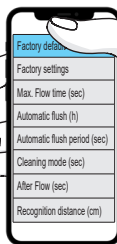

B

Bluetooth®