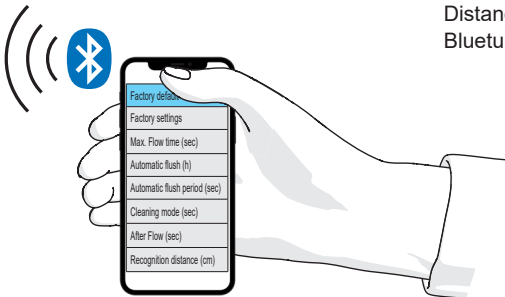

# HANSABLUEBOX

Installation and maintenance guide

					
	4, 9, 19		4, 19		4,19
	5-9		5-7, 10-11		5-7, 12-13
	14-15		14-15		14-15
	16-19		16-19		16-19
	21		21		21

**Bluetooth®**

Extension set .....	22
Reverse adapter .....	22
Distance adapter .....	23
Bluetune kit.....	24