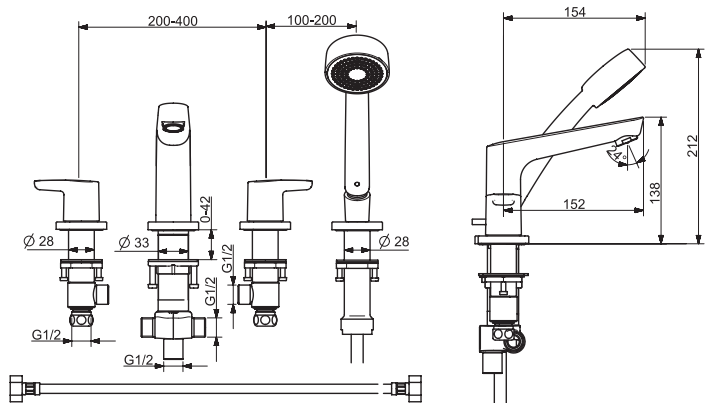

3943

EN 200
50 - 1000 kPa
0.33 / 0.25 l/s (300 kPa)
300 kPa (0.3 l/s)
max. +80°C