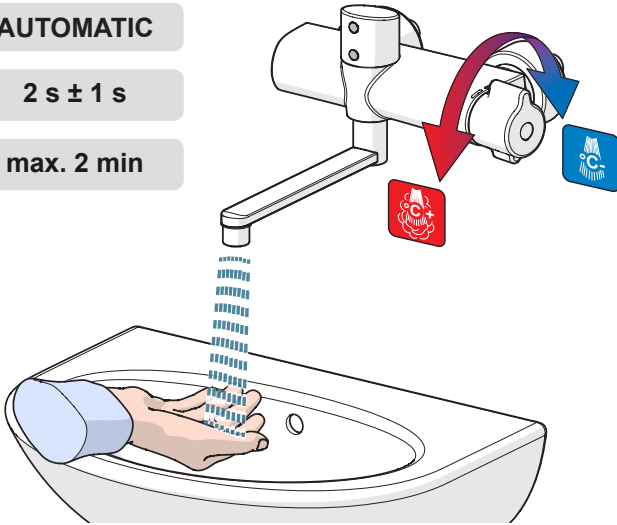

ON / AUTOMATIC OFF

4 s

max. 5 min

Oras App

apps.oras.com

②

②

③