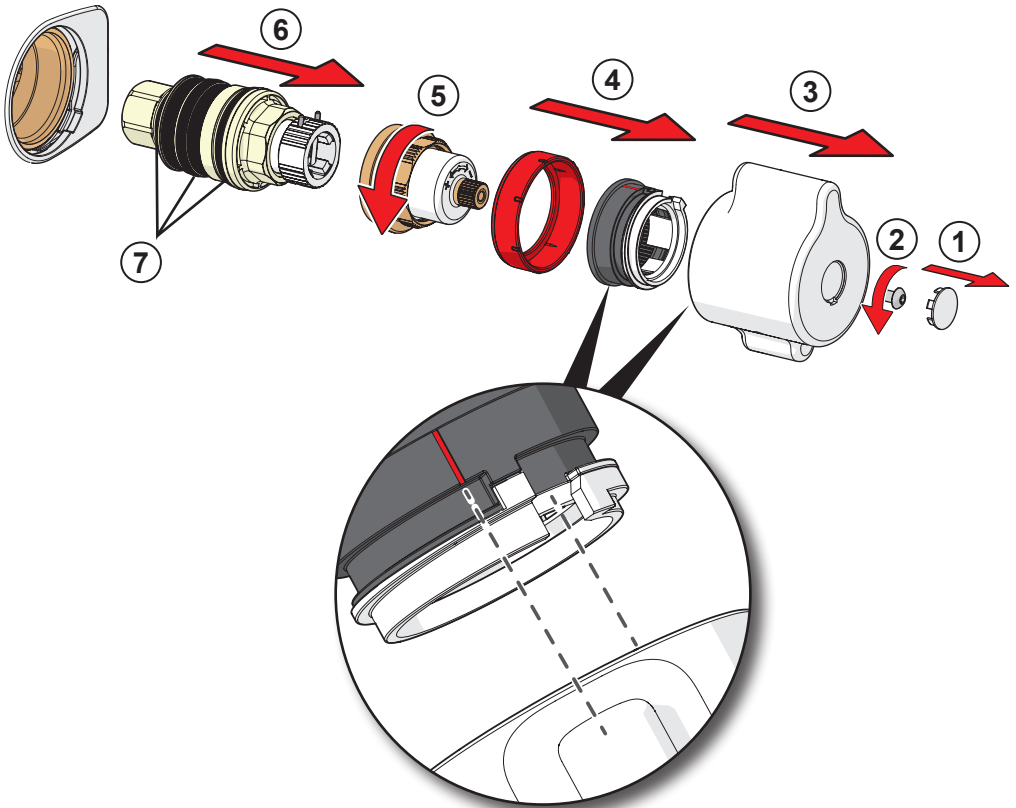

⑤

Lithium 2CR5 6V

①

cleaning.oras.com

Oras Group is a powerful European provider of sanitary fittings: the market leader in the Nordics and a leading company in Continental Europe. The company's mission is to make the use of water easy and sustainable and its vision is to become the European leader of advanced sanitary fittings. Oras Group has two strong brands: Oras and Hansa.