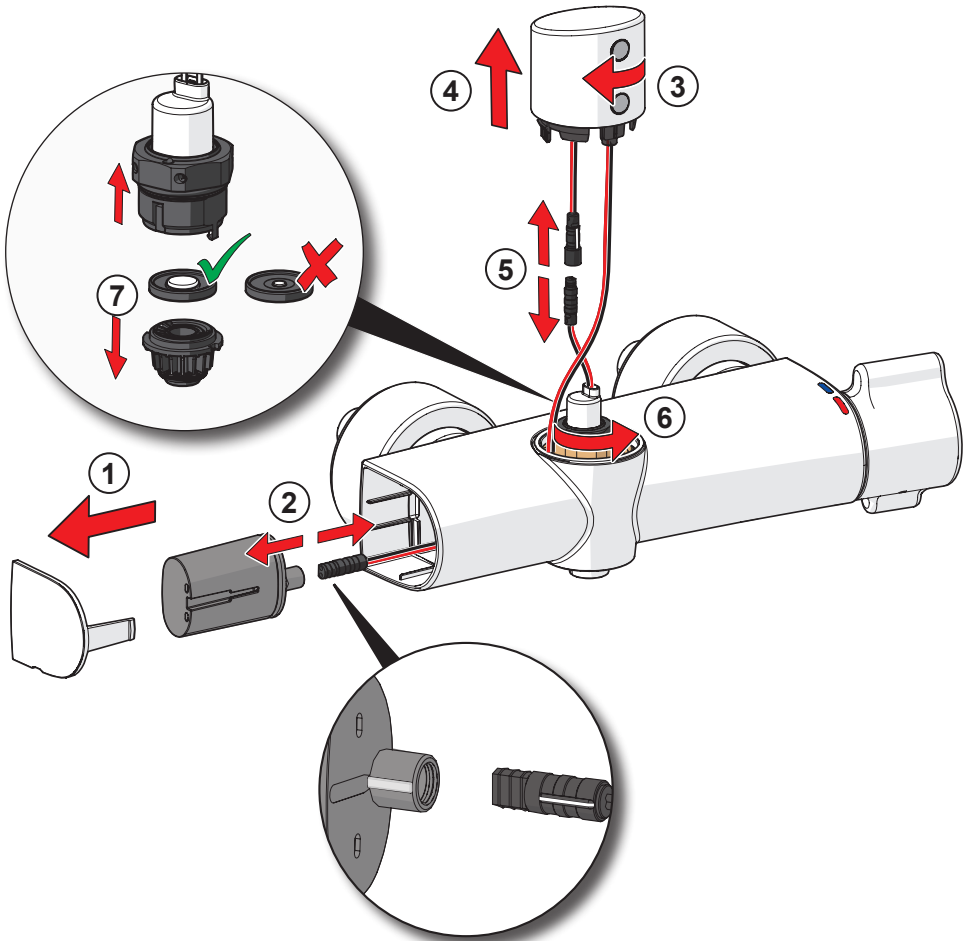

⑤

Lithium 2CR5 6V

①

cleaning.oras.com

Oras Group is a powerful European provider of sanitary fittings: the market leader in the Nordics and a leading company in Continental Europe. The company's mission is to make the use of water easy and sustainable and its vision is to become the European leader of advanced sanitary fittings. Oras Group has two strong brands: Oras and Hansa.