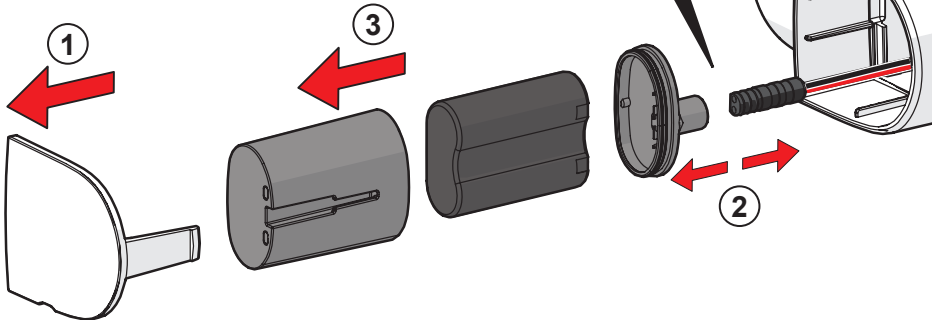

⑤

Lithium 2CR5 6V

①

cleaning.oras.com

Oras Group is a powerful European provider of sanitary fittings: the market leader in the Nordics and a leading company in Continental Europe. The company's mission is to make the use of water easy and sustainable and its vision is to become the European leader of advanced sanitary fittings. Oras Group has two strong brands: Oras and Hansa.