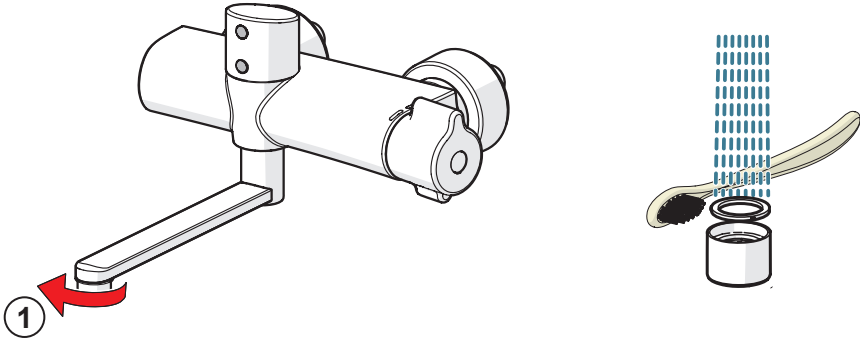

⑤

Lithium 2CR5 6V

①

cleaning.oras.com

Oras Group is a powerful European provider of sanitary fittings: the market leader in the Nordics and a leading company in Continental Europe. The company's mission is to make the use of water easy and sustainable and its vision is to become the European leader of advanced sanitary fittings. Oras Group has two strong brands: Oras and Hansa.