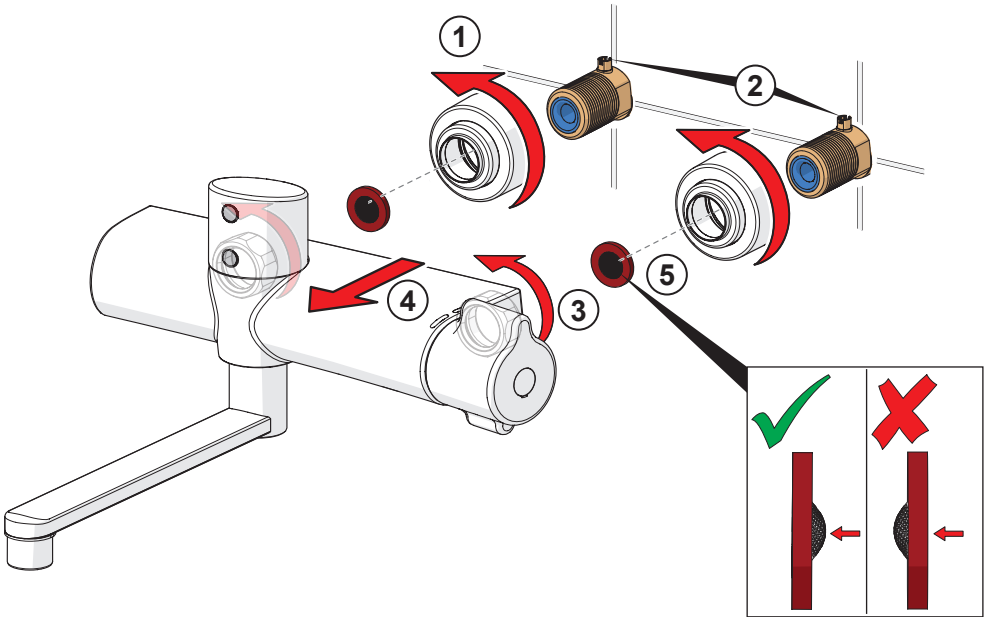

⑤

Lithium 2CR5 6V

①

cleaning.oras.com

Oras Group is a powerful European provider of sanitary fittings: the market leader in the Nordics and a leading company in Continental Europe. The company's mission is to make the use of water easy and sustainable and its vision is to become the European leader of advanced sanitary fittings. Oras Group has two strong brands: Oras and Hansa.