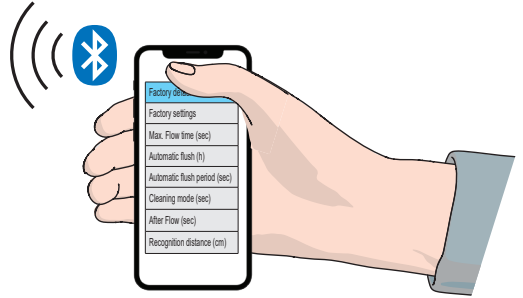

ON / AUTOMATIC OFF

4 s

max. 5 min

Oras App

apps.oras.com

②

②

③