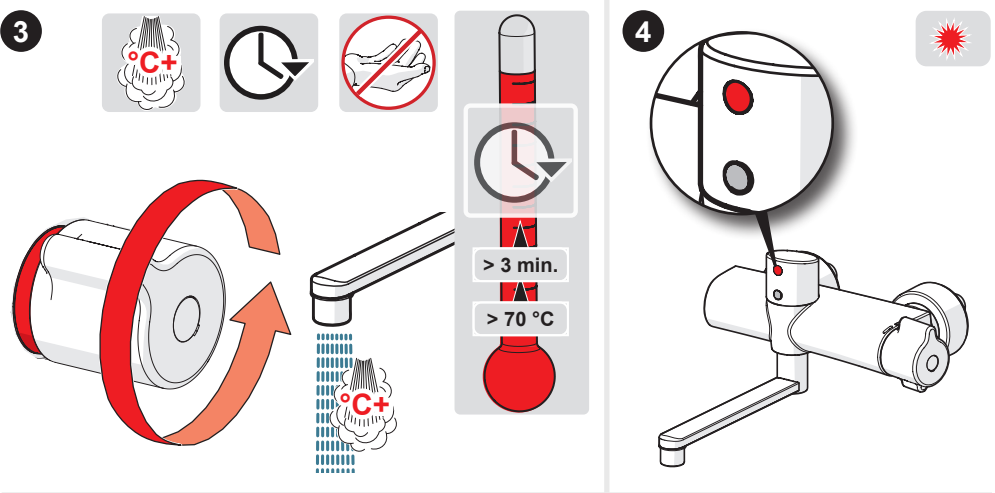

ON / AUTOMATIC OFF

4 s

max. 5 min

Oras App

apps.oras.com

②

②

③