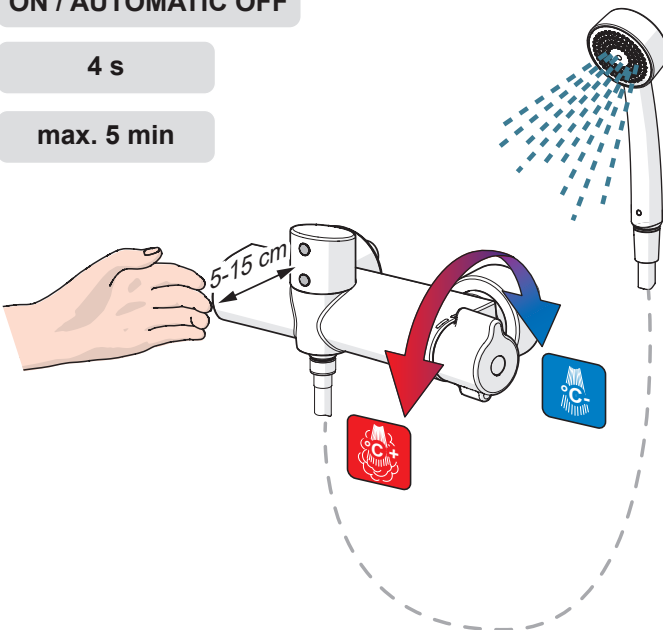

ON / AUTOMATIC OFF

4 s

max. 5 min

Oras App

apps.oras.com

②

②

③