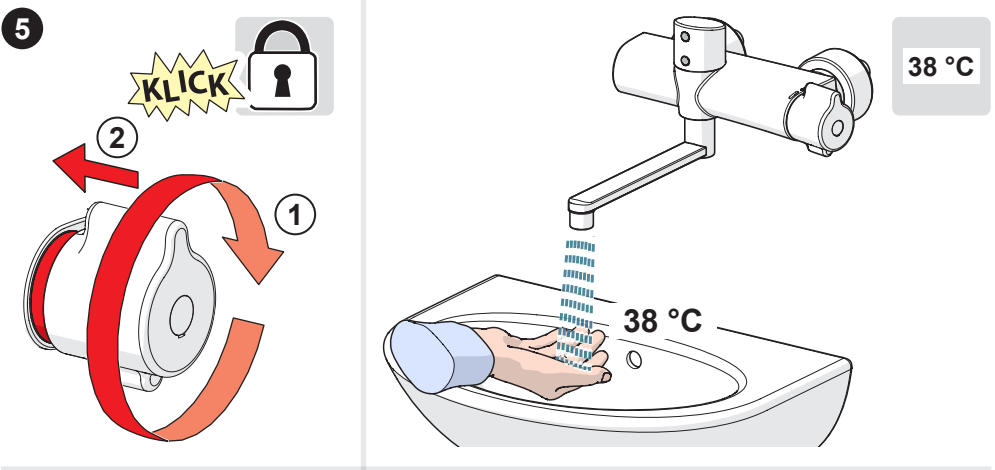

ON / AUTOMATIC OFF

4 s

max. 5 min

Oras App

apps.oras.com

②

②

③