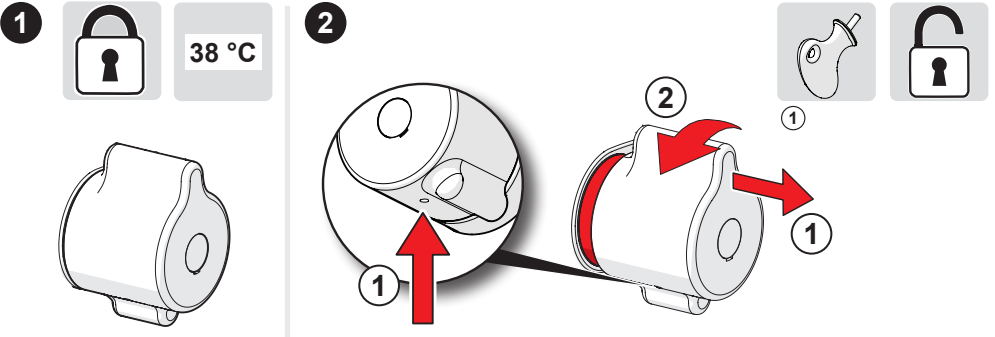

ON / AUTOMATIC OFF

4 s

max. 5 min

Oras App

apps.oras.com

②

②

③