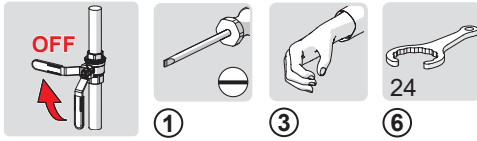

⑤

Lithium 2CR5 6V

①

cleaning.oras.com

Oras Group is a powerful European provider of sanitary fittings: the market leader in the Nordics and a leading company in Continental Europe. The company's mission is to make the use of water easy and sustainable and its vision is to become the European leader of advanced sanitary fittings. Oras Group has two strong brands: Oras and Hansa.