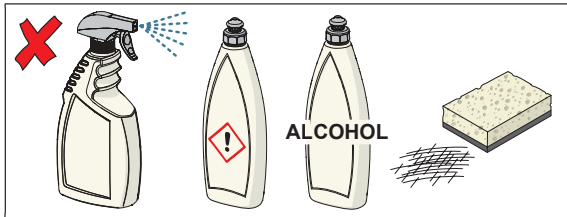

⑤

Lithium 2CR5 6V

①

cleaning.oras.com

Oras Group is a powerful European provider of sanitary fittings: the market leader in the Nordics and a leading company in Continental Europe. The company's mission is to make the use of water easy and sustainable and its vision is to become the European leader of advanced sanitary fittings. Oras Group has two strong brands: Oras and Hansa.