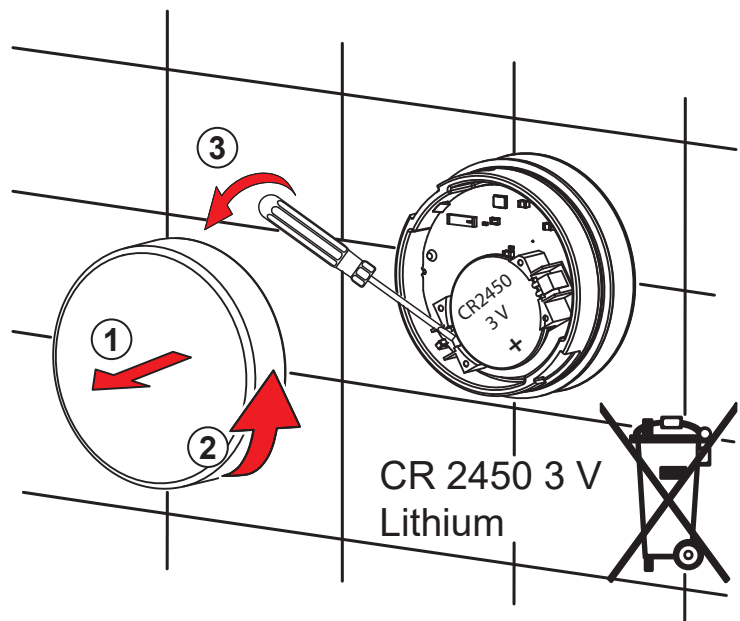

CR 2450 3 V Lithium

Connect

Disconnect

1

2

1

Factory settings open 6 s
→ open 4 s

2