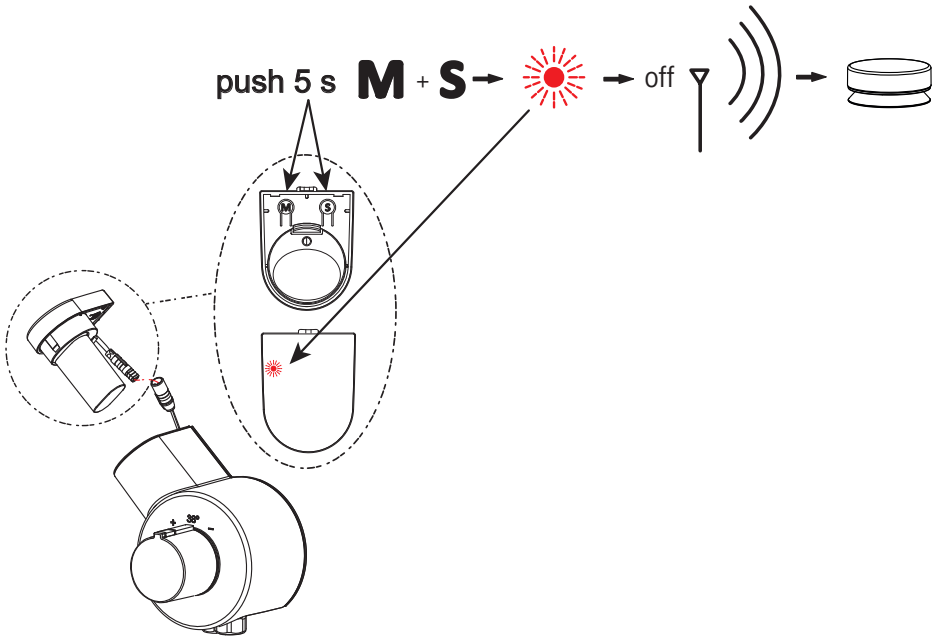

CR 2450 3 V Lithium

Connect

Disconnect

1

2

1

Factory settings open 6 s
→ open 4 s

2