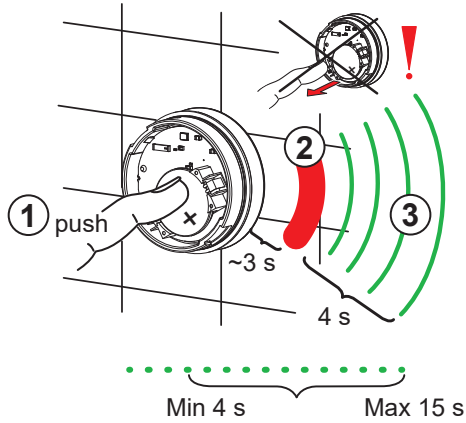

CR 2450 3 V Lithium

Connect

Disconnect

1

2

1

Factory settings open 6 s
→ open 4 s

2