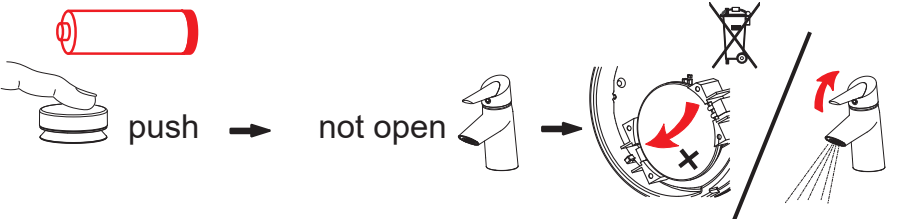

CR 2450 3 V Lithium

Connect

Disconnect

1

2

1

Factory settings open 6 s
→ open 4 s

2