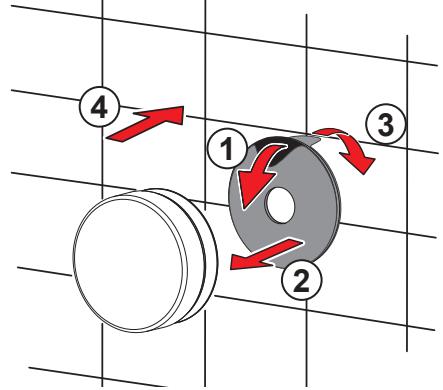

CR 2450 3 V Lithium

Connect

Disconnect

1

2

1

Factory settings open 6 s
→ open 4 s

2