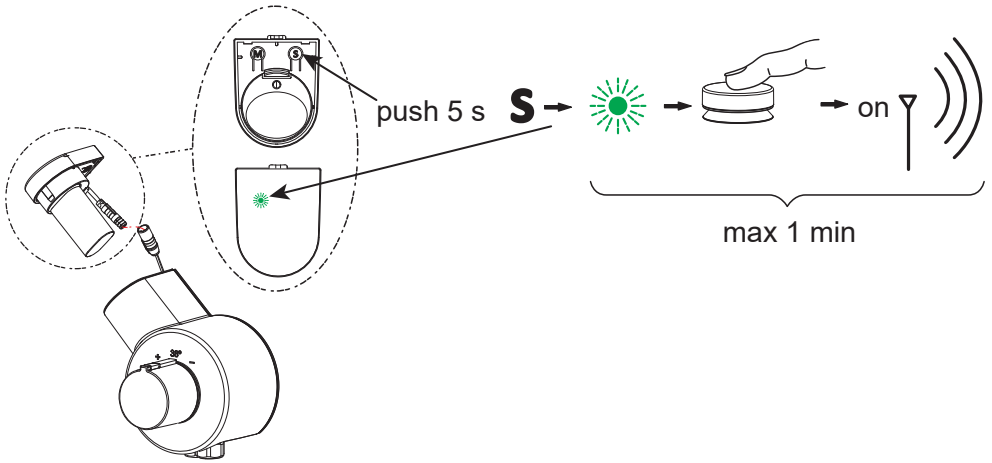

CR 2450 3 V Lithium

Connect

Disconnect

1

2

1

Factory settings open 6 s
→ open 4 s

2