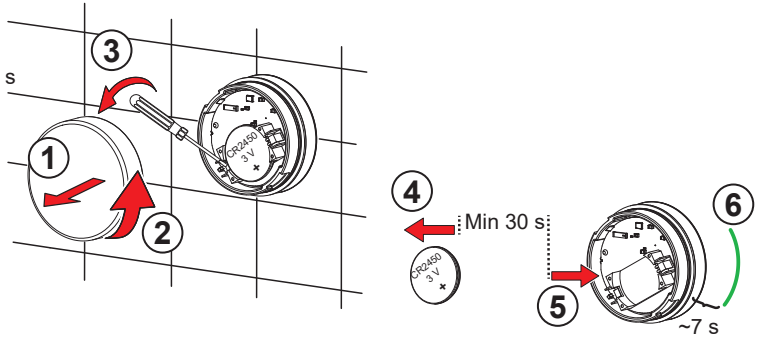

CR 2450 3 V Lithium

Connect

Disconnect

1

2

1

Factory settings open 6 s
→ open 4 s

2