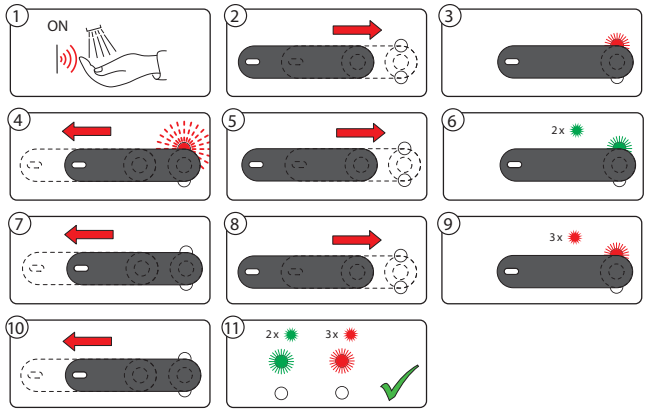

① ②

③

- 1
- 2
- 4
- 5
- 6
- 7

③

④

⑤

① ③

②

③

② ③

④

[cleaning.oras.com](http://cleaning.oras.com)

Factory default		1 x	2 x	3 x	4 x	5 x	6 x	7 x	8 x
Factory settings	1 x	-	-	-	-	-	-	-	-
Flow period (sec)	2 x	4	<b>6</b>	8	10	20	60	6	6
Automatic flush (h)	3 x	<b>0</b>	12	24	48	72	0	0	0
Automatic flush (sec)	4 x	10	<b>30</b>	60	120	180	240	300	600
Cleaning mode (sec)	5 x	15	<b>30</b>	60	15	15	15	15	15

Example 1: Flow period 6 s → 8 s

Example 2: Cleaning mode 30 s → 60 s

Oras Group is a powerful European provider of sanitary fittings: the market leader in the Nordics and a leading company in Continental Europe. The company's mission is to make the use of water easy and sustainable and its vision is to become the European leader of advanced sanitary fittings. Oras Group has two strong brands: Oras and Hansa.