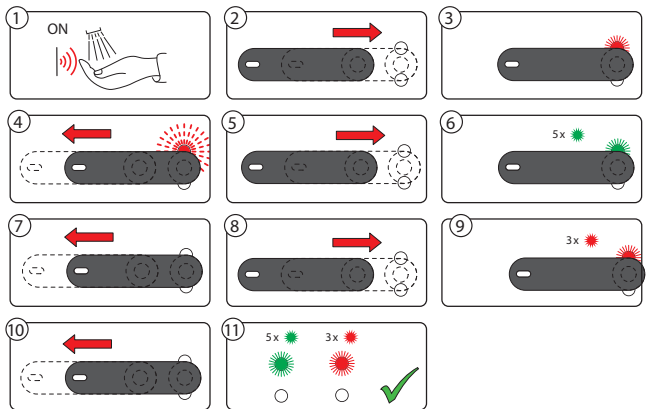

Example 2: Cleaning mode 30 s → 60 s