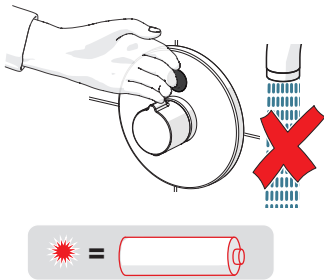

Example 1: Flow period 30 s → 90 s

Example 2: Cleaning mode 30 s → 60 s

B

Bluetooth®

②

②

AA 1.5V Lithium x 2

①