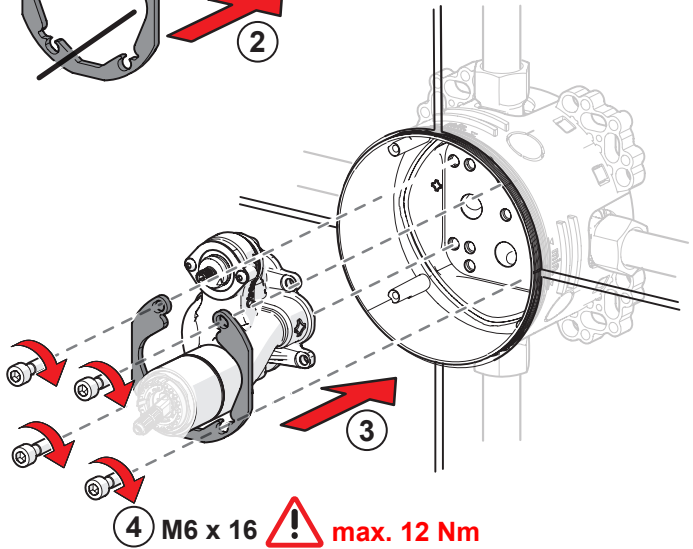

602646V

max ± 3.5°

Bluetune kit