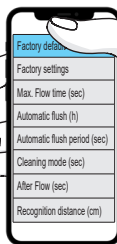

Bluetooth

2
10

Bluetooth®

ON/OFF

ON/OFF

AUTOMATIC

AUTOMATIC

Factory default		1 x	2 x	3 x	4 x	5 x	6 x	7 x	8 x	9 x	10 x
Factory settings	1 x	-	-	-	-	-	-	-	-	-	-
Flow period (sec)	2 x	10	30	60	90	120	150	180	210	240	300
Automatic flush (h)	3 x	0 (off)	6	12	18	24	30	36	48	60	72
Automatic flush period (sec)	4 x	30	60	90	120	180	240	300	360	480	600
Cleaning mode (sec)	5 x	15	30	60	90	120	-	-	-	-	-
After Flow (sec)	6 x	1	2	3	4	5	6	7	8	9	10
Recognition distance (cm)	7 x	n10	a30	a40	a50	a60	-	-	-	-	-

A

Factory default		1 x	2 x	3 x	4 x	5 x	6 x	7 x	8 x	9 x	10 x
Factory settings	1 x	-	-	-	-	-	-	-	-	-	-
Flow period (sec)	2 x	10	30	60	90	120	150	180	210	240	300
Automatic flush (h)	3 x	0 (off)	6	12	18	24	30	36	48	60	72
Automatic flush period (sec)	4 x	30	60	90	120	180	240	300	360	480	600
Cleaning mode (sec)	5 x	15	30	60	90	120	-	-	-	-	-
After Flow (sec)	6 x	1	2	3	4	5	6	7	8	9	10
Recognition distance (cm)	7 x	14	17	20	22	25	28	31	33	-	-

Example 1: Flow period 30 s → 90 s

Example 2: Cleaning mode 30 s → 60 s

B

Bluetooth®

②

②

AA 1.5V Lithium x 2

①