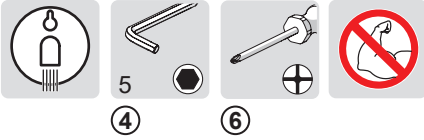

Bluetooth

2
10

Bluetooth®

ON/OFF

ON/OFF

AUTOMATIC

AUTOMATIC

Factory default		1 x	2 x	3 x	4 x	5 x	6 x	7 x	8 x	9 x	10 x
Factory settings	1 x	-	-	-	-	-	-	-	-	-	-
Flow period (sec)	2 x	10	30	60	90	120	150	180	210	240	300
Automatic flush (h)	3 x	0 (off)	6	12	18	24	30	36	48	60	72
Automatic flush period (sec)	4 x	30	60	90	120	180	240	300	360	480	600
Cleaning mode (sec)	5 x	15	30	60	90	120	-	-	-	-	-
After Flow (sec)	6 x	1	2	3	4	5	6	7	8	9	10
Recognition distance (cm)	7 x	n10	a30	a40	a50	a60	-	-	-	-	-