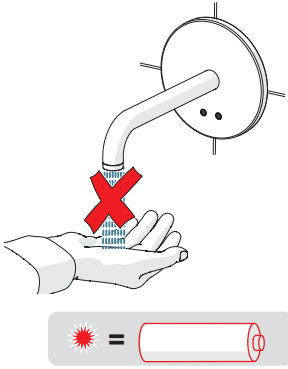

Example 1: Flow period 30 s → 90 s

Example 2: Cleaning mode 30 s → 60 s

B

Bluetooth®

②

②

AA 1.5V Lithium x 2

①