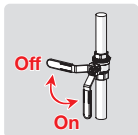

EN 1717
EN 806-5

90°

602647V

Rinsing tube