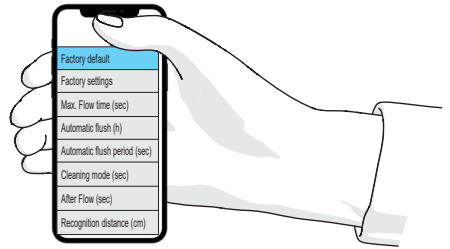

cleaning.oras.com