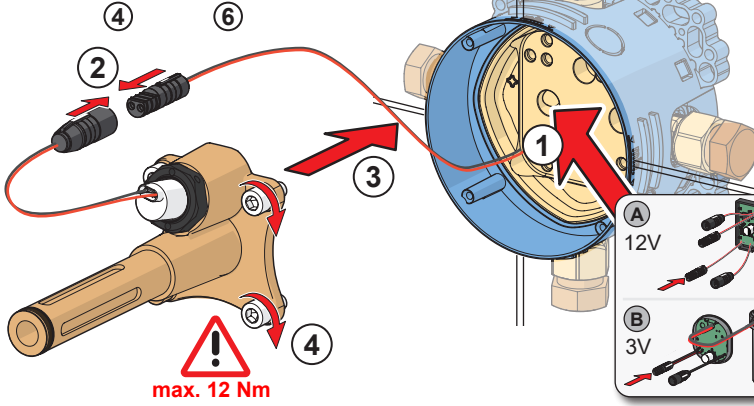

Bluetooth

2
10

Bluetooth®

ON/OFF

ON/OFF

AUTOMATIC

AUTOMATIC

Factory default		1 x	2 x	3 x	4 x	5 x	6 x	7 x	8 x	9 x	10 x
Factory settings	1 x	-	-	-	-	-	-	-	-	-	-
Flow period (sec)	2 x	10	30	60	90	120	150	180	210	240	300
Automatic flush (h)	3 x	0 (off)	6	12	18	24	30	36	48	60	72
Automatic flush period (sec)	4 x	30	60	90	120	180	240	300	360	480	600
Cleaning mode (sec)	5 x	15	30	60	90	120	-	-	-	-	-
After Flow (sec)	6 x	1	2	3	4	5	6	7	8	9	10
Recognition distance (cm)	7 x	n10	a30	a40	a50	a60	-	-	-	-	-