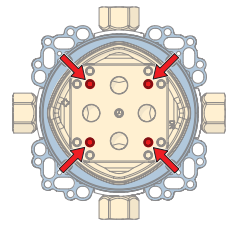

Bluetooth

2
10

Bluetooth®

ON/OFF

ON/OFF

AUTOMATIC

AUTOMATIC

Factory default		1 x	2 x	3 x	4 x	5 x	6 x	7 x	8 x	9 x	10 x
Factory settings	1 x	-	-	-	-	-	-	-	-	-	-
Flow period (sec)	2 x	10	30	60	90	120	150	180	210	240	300
Automatic flush (h)	3 x	0 (off)	6	12	18	24	30	36	48	60	72
Automatic flush period (sec)	4 x	30	60	90	120	180	240	300	360	480	600
Cleaning mode (sec)	5 x	15	30	60	90	120	-	-	-	-	-
After Flow (sec)	6 x	1	2	3	4	5	6	7	8	9	10
Recognition distance (cm)	7 x	n10	a30	a40	a50	a60	-	-	-	-	-

A

Factory default		1 x	2 x	3 x	4 x	5 x	6 x	7 x	8 x	9 x	10 x
Factory settings	1 x	-	-	-	-	-	-	-	-	-	-
Flow period (sec)	2 x	10	30	60	90	120	150	180	210	240	300
Automatic flush (h)	3 x	0 (off)	6	12	18	24	30	36	48	60	72
Automatic flush period (sec)	4 x	30	60	90	120	180	240	300	360	480	600
Cleaning mode (sec)	5 x	15	30	60	90	120	-	-	-	-	-
After Flow (sec)	6 x	1	2	3	4	5	6	7	8	9	10
Recognition distance (cm)	7 x	14	17	20	22	25	28	31	33	-	-