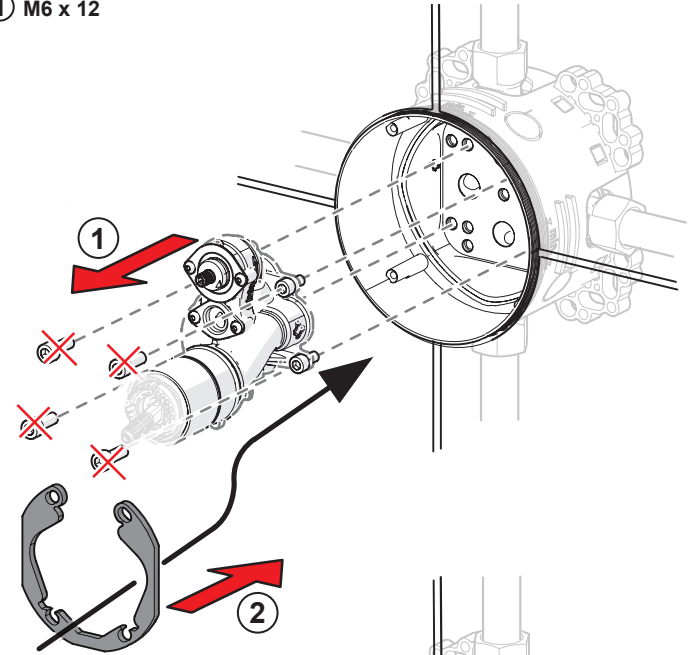

602646V

max ± 3.5°

Bluetune kit