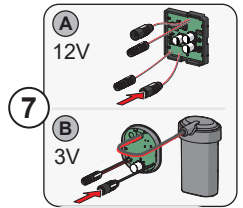

Bluetooth

2
10

Bluetooth®

ON/OFF

ON/OFF

AUTOMATIC

AUTOMATIC

Factory default		1 x	2 x	3 x	4 x	5 x	6 x	7 x	8 x	9 x	10 x
Factory settings	1 x	-	-	-	-	-	-	-	-	-	-
Flow period (sec)	2 x	10	30	60	90	120	150	180	210	240	300
Automatic flush (h)	3 x	0 (off)	6	12	18	24	30	36	48	60	72
Automatic flush period (sec)	4 x	30	60	90	120	180	240	300	360	480	600
Cleaning mode (sec)	5 x	15	30	60	90	120	-	-	-	-	-
After Flow (sec)	6 x	1	2	3	4	5	6	7	8	9	10
Recognition distance (cm)	7 x	n10	a30	a40	a50	a60	-	-	-	-	-