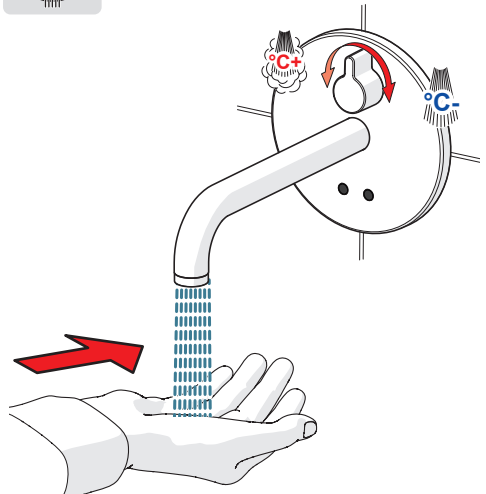

Bluetooth

2
10

Bluetooth®

ON/OFF

ON/OFF

AUTOMATIC

AUTOMATIC

Factory default		1 x	2 x	3 x	4 x	5 x	6 x	7 x	8 x	9 x	10 x
Factory settings	1 x	-	-	-	-	-	-	-	-	-	-
Flow period (sec)	2 x	10	30	60	90	120	150	180	210	240	300
Automatic flush (h)	3 x	0 (off)	6	12	18	24	30	36	48	60	72
Automatic flush period (sec)	4 x	30	60	90	120	180	240	300	360	480	600
Cleaning mode (sec)	5 x	15	30	60	90	120	-	-	-	-	-
After Flow (sec)	6 x	1	2	3	4	5	6	7	8	9	10
Recognition distance (cm)	7 x	n10	a30	a40	a50	a60	-	-	-	-	-

A

Factory default		1 x	2 x	3 x	4 x	5 x	6 x	7 x	8 x	9 x	10 x
Factory settings	1 x	-	-	-	-	-	-	-	-	-	-
Flow period (sec)	2 x	10	30	60	90	120	150	180	210	240	300
Automatic flush (h)	3 x	0 (off)	6	12	18	24	30	36	48	60	72
Automatic flush period (sec)	4 x	30	60	90	120	180	240	300	360	480	600
Cleaning mode (sec)	5 x	15	30	60	90	120	-	-	-	-	-
After Flow (sec)	6 x	1	2	3	4	5	6	7	8	9	10
Recognition distance (cm)	7 x	14	17	20	22	25	28	31	33	-	-