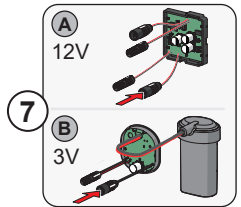

Bluetooth

2
10

Bluetooth®

ON/OFF

ON/OFF

AUTOMATIC

AUTOMATIC

Factory default		1 x	2 x	3 x	4 x	5 x	6 x	7 x	8 x	9 x	10 x
Factory settings	1 x	-	-	-	-	-	-	-	-	-	-
Flow period (sec)	2 x	10	30	60	90	120	150	180	210	240	300
Automatic flush (h)	3 x	0 (off)	6	12	18	24	30	36	48	60	72
Automatic flush period (sec)	4 x	30	60	90	120	180	240	300	360	480	600
Cleaning mode (sec)	5 x	15	30	60	90	120	-	-	-	-	-
After Flow (sec)	6 x	1	2	3	4	5	6	7	8	9	10
Recognition distance (cm)	7 x	n10	a30	a40	a50	a60	-	-	-	-	-