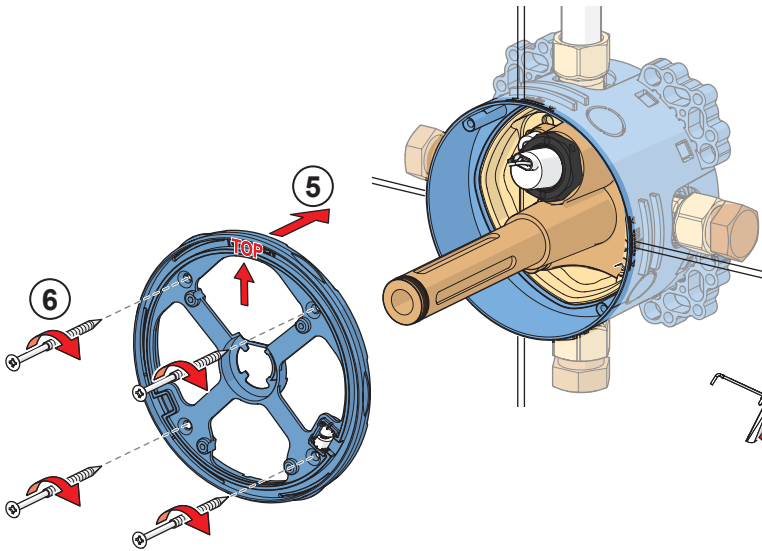

Bluetooth

2
10

Bluetooth®

ON/OFF

ON/OFF

AUTOMATIC

AUTOMATIC

Factory default		1 x	2 x	3 x	4 x	5 x	6 x	7 x	8 x	9 x	10 x
Factory settings	1 x	-	-	-	-	-	-	-	-	-	-
Flow period (sec)	2 x	10	30	60	90	120	150	180	210	240	300
Automatic flush (h)	3 x	0 (off)	6	12	18	24	30	36	48	60	72
Automatic flush period (sec)	4 x	30	60	90	120	180	240	300	360	480	600
Cleaning mode (sec)	5 x	15	30	60	90	120	-	-	-	-	-
After Flow (sec)	6 x	1	2	3	4	5	6	7	8	9	10
Recognition distance (cm)	7 x	n10	a30	a40	a50	a60	-	-	-	-	-

A

Factory default		1 x	2 x	3 x	4 x	5 x	6 x	7 x	8 x	9 x	10 x
Factory settings	1 x	-	-	-	-	-	-	-	-	-	-
Flow period (sec)	2 x	10	30	60	90	120	150	180	210	240	300
Automatic flush (h)	3 x	0 (off)	6	12	18	24	30	36	48	60	72
Automatic flush period (sec)	4 x	30	60	90	120	180	240	300	360	480	600
Cleaning mode (sec)	5 x	15	30	60	90	120	-	-	-	-	-
After Flow (sec)	6 x	1	2	3	4	5	6	7	8	9	10
Recognition distance (cm)	7 x	14	17	20	22	25	28	31	33	-	-