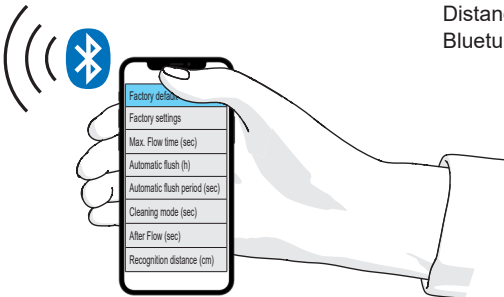

Oras Bluebox

Installation and maintenance guide

	4, 9, 19		4, 19		4,19
	5-9		5-7, 10-11		5-7, 12-13
	14-15		14-15		14-15
	16-19		16-19		16-19
	21		21		21

Bluetooth®

Extension set	22
Reverse adapter	22
Distance adapter	23
Bluetune kit.....	24