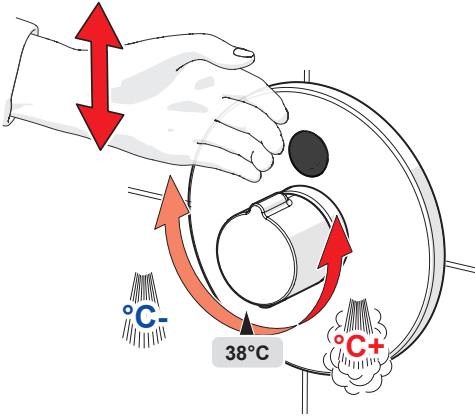

Bluetooth

2
10

Bluetooth®

ON/OFF

ON/OFF

AUTOMATIC

AUTOMATIC

Factory default		1 x	2 x	3 x	4 x	5 x	6 x	7 x	8 x	9 x	10 x
Factory settings	1 x	-	-	-	-	-	-	-	-	-	-
Flow period (sec)	2 x	10	30	60	90	120	150	180	210	240	300
Automatic flush (h)	3 x	0 (off)	6	12	18	24	30	36	48	60	72
Automatic flush period (sec)	4 x	30	60	90	120	180	240	300	360	480	600
Cleaning mode (sec)	5 x	15	30	60	90	120	-	-	-	-	-
After Flow (sec)	6 x	1	2	3	4	5	6	7	8	9	10
Recognition distance (cm)	7 x	n10	a30	a40	a50	a60	-	-	-	-	-

A

Factory default		1 x	2 x	3 x	4 x	5 x	6 x	7 x	8 x	9 x	10 x
Factory settings	1 x	-	-	-	-	-	-	-	-	-	-
Flow period (sec)	2 x	10	30	60	90	120	150	180	210	240	300
Automatic flush (h)	3 x	0 (off)	6	12	18	24	30	36	48	60	72
Automatic flush period (sec)	4 x	30	60	90	120	180	240	300	360	480	600
Cleaning mode (sec)	5 x	15	30	60	90	120	-	-	-	-	-
After Flow (sec)	6 x	1	2	3	4	5	6	7	8	9	10
Recognition distance (cm)	7 x	14	17	20	22	25	28	31	33	-	-