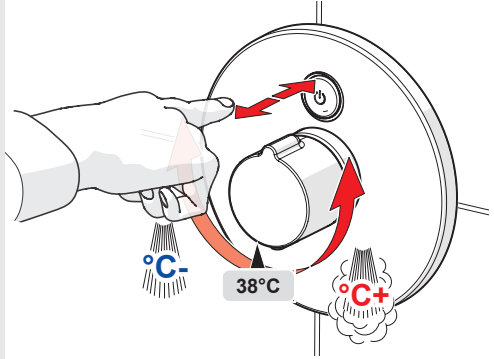

Bluetooth

2
10

Bluetooth®

ON/OFF

ON/OFF

AUTOMATIC

AUTOMATIC

Factory default		1 x	2 x	3 x	4 x	5 x	6 x	7 x	8 x	9 x	10 x
Factory settings	1 x	-	-	-	-	-	-	-	-	-	-
Flow period (sec)	2 x	10	30	60	90	120	150	180	210	240	300
Automatic flush (h)	3 x	0 (off)	6	12	18	24	30	36	48	60	72
Automatic flush period (sec)	4 x	30	60	90	120	180	240	300	360	480	600
Cleaning mode (sec)	5 x	15	30	60	90	120	-	-	-	-	-
After Flow (sec)	6 x	1	2	3	4	5	6	7	8	9	10
Recognition distance (cm)	7 x	n10	a30	a40	a50	a60	-	-	-	-	-

A

Factory default		1 x	2 x	3 x	4 x	5 x	6 x	7 x	8 x	9 x	10 x
Factory settings	1 x	-	-	-	-	-	-	-	-	-	-
Flow period (sec)	2 x	10	30	60	90	120	150	180	210	240	300
Automatic flush (h)	3 x	0 (off)	6	12	18	24	30	36	48	60	72
Automatic flush period (sec)	4 x	30	60	90	120	180	240	300	360	480	600
Cleaning mode (sec)	5 x	15	30	60	90	120	-	-	-	-	-
After Flow (sec)	6 x	1	2	3	4	5	6	7	8	9	10
Recognition distance (cm)	7 x	14	17	20	22	25	28	31	33	-	-