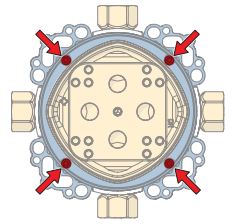

Bluetooth

2
10

Bluetooth®

ON/OFF

ON/OFF

AUTOMATIC

AUTOMATIC

Factory default		1 x	2 x	3 x	4 x	5 x	6 x	7 x	8 x	9 x	10 x
Factory settings	1 x	-	-	-	-	-	-	-	-	-	-
Flow period (sec)	2 x	10	30	60	90	120	150	180	210	240	300
Automatic flush (h)	3 x	0 (off)	6	12	18	24	30	36	48	60	72
Automatic flush period (sec)	4 x	30	60	90	120	180	240	300	360	480	600
Cleaning mode (sec)	5 x	15	30	60	90	120	-	-	-	-	-
After Flow (sec)	6 x	1	2	3	4	5	6	7	8	9	10
Recognition distance (cm)	7 x	n10	a30	a40	a50	a60	-	-	-	-	-

A

Factory default		1 x	2 x	3 x	4 x	5 x	6 x	7 x	8 x	9 x	10 x
Factory settings	1 x	-	-	-	-	-	-	-	-	-	-
Flow period (sec)	2 x	10	30	60	90	120	150	180	210	240	300
Automatic flush (h)	3 x	0 (off)	6	12	18	24	30	36	48	60	72
Automatic flush period (sec)	4 x	30	60	90	120	180	240	300	360	480	600
Cleaning mode (sec)	5 x	15	30	60	90	120	-	-	-	-	-
After Flow (sec)	6 x	1	2	3	4	5	6	7	8	9	10
Recognition distance (cm)	7 x	14	17	20	22	25	28	31	33	-	-