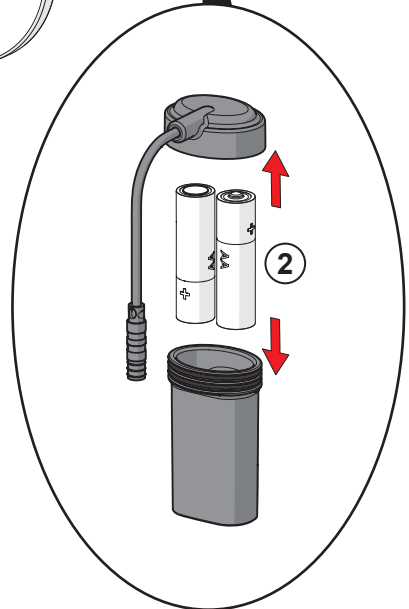

Example 1: Flow period 30 s → 90 s

Example 2: Cleaning mode 30 s → 60 s

B

Bluetooth®

②

②

AA 1.5V Lithium x 2

①