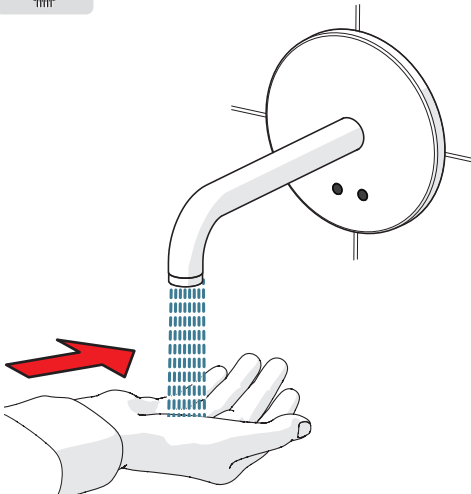

Bluetooth

2
10

Bluetooth®

ON/OFF

ON/OFF

AUTOMATIC

AUTOMATIC

Factory default		1 x	2 x	3 x	4 x	5 x	6 x	7 x	8 x	9 x	10 x
Factory settings	1 x	-	-	-	-	-	-	-	-	-	-
Flow period (sec)	2 x	10	30	60	90	120	150	180	210	240	300
Automatic flush (h)	3 x	0 (off)	6	12	18	24	30	36	48	60	72
Automatic flush period (sec)	4 x	30	60	90	120	180	240	300	360	480	600
Cleaning mode (sec)	5 x	15	30	60	90	120	-	-	-	-	-
After Flow (sec)	6 x	1	2	3	4	5	6	7	8	9	10
Recognition distance (cm)	7 x	n10	a30	a40	a50	a60	-	-	-	-	-

A

Factory default		1 x	2 x	3 x	4 x	5 x	6 x	7 x	8 x	9 x	10 x
Factory settings	1 x	-	-	-	-	-	-	-	-	-	-
Flow period (sec)	2 x	10	30	60	90	120	150	180	210	240	300
Automatic flush (h)	3 x	0 (off)	6	12	18	24	30	36	48	60	72
Automatic flush period (sec)	4 x	30	60	90	120	180	240	300	360	480	600
Cleaning mode (sec)	5 x	15	30	60	90	120	-	-	-	-	-
After Flow (sec)	6 x	1	2	3	4	5	6	7	8	9	10
Recognition distance (cm)	7 x	14	17	20	22	25	28	31	33	-	-