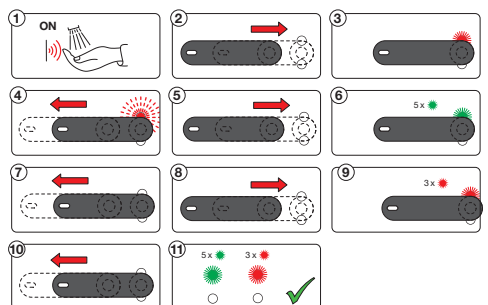

Bluetooth

2
10

Bluetooth®

ON/OFF

ON/OFF

AUTOMATIC

AUTOMATIC

Factory default		1 x	2 x	3 x	4 x	5 x	6 x	7 x	8 x	9 x	10 x
Factory settings	1 x	-	-	-	-	-	-	-	-	-	-
Flow period (sec)	2 x	10	30	60	90	120	150	180	210	240	300
Automatic flush (h)	3 x	0 (off)	6	12	18	24	30	36	48	60	72
Automatic flush period (sec)	4 x	30	60	90	120	180	240	300	360	480	600
Cleaning mode (sec)	5 x	15	30	60	90	120	-	-	-	-	-
After Flow (sec)	6 x	1	2	3	4	5	6	7	8	9	10
Recognition distance (cm)	7 x	n10	a30	a40	a50	a60	-	-	-	-	-

A

Factory default		1 x	2 x	3 x	4 x	5 x	6 x	7 x	8 x	9 x	10 x
Factory settings	1 x	-	-	-	-	-	-	-	-	-	-
Flow period (sec)	2 x	10	30	60	90	120	150	180	210	240	300
Automatic flush (h)	3 x	0 (off)	6	12	18	24	30	36	48	60	72
Automatic flush period (sec)	4 x	30	60	90	120	180	240	300	360	480	600
Cleaning mode (sec)	5 x	15	30	60	90	120	-	-	-	-	-
After Flow (sec)	6 x	1	2	3	4	5	6	7	8	9	10
Recognition distance (cm)	7 x	14	17	20	22	25	28	31	33	-	-

Example 1: Flow period 30 s → 90 s

Example 2: Cleaning mode 30 s → 60 s

B

Bluetooth®

②

②

AA 1.5V Lithium x 2

①