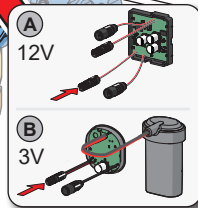

Bluetooth

2
10

Bluetooth®

ON/OFF

ON/OFF

AUTOMATIC

AUTOMATIC

Factory default		1 x	2 x	3 x	4 x	5 x	6 x	7 x	8 x	9 x	10 x
Factory settings	1 x	-	-	-	-	-	-	-	-	-	-
Flow period (sec)	2 x	10	30	60	90	120	150	180	210	240	300
Automatic flush (h)	3 x	0 (off)	6	12	18	24	30	36	48	60	72
Automatic flush period (sec)	4 x	30	60	90	120	180	240	300	360	480	600
Cleaning mode (sec)	5 x	15	30	60	90	120	-	-	-	-	-
After Flow (sec)	6 x	1	2	3	4	5	6	7	8	9	10
Recognition distance (cm)	7 x	n10	a30	a40	a50	a60	-	-	-	-	-