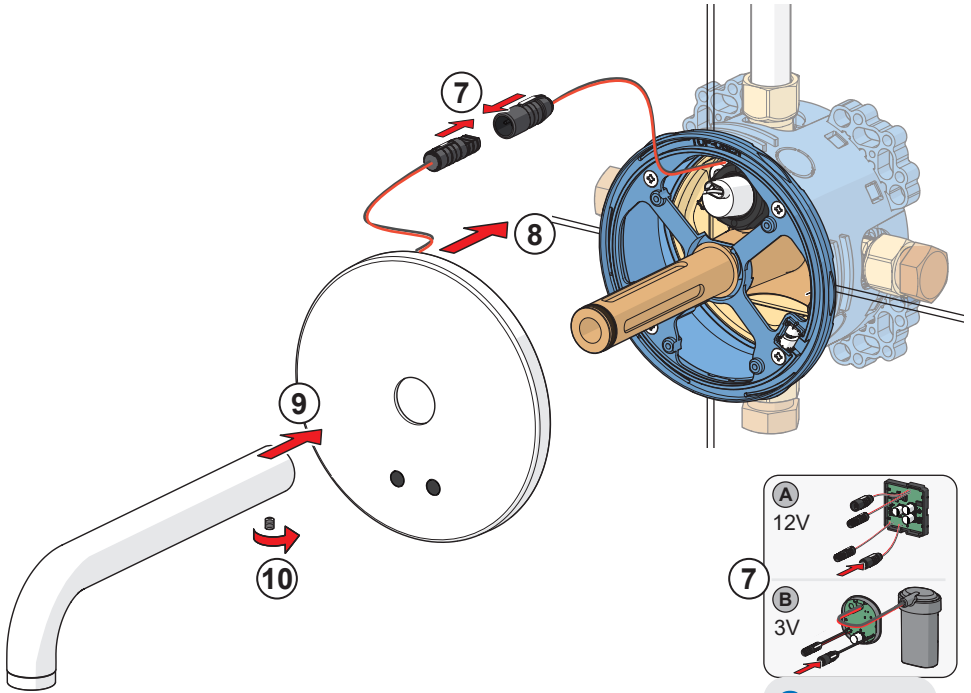

Bluetooth

2
10

Bluetooth®

ON/OFF

ON/OFF

AUTOMATIC

AUTOMATIC

Factory default		1 x	2 x	3 x	4 x	5 x	6 x	7 x	8 x	9 x	10 x
Factory settings	1 x	-	-	-	-	-	-	-	-	-	-
Flow period (sec)	2 x	10	30	60	90	120	150	180	210	240	300
Automatic flush (h)	3 x	0 (off)	6	12	18	24	30	36	48	60	72
Automatic flush period (sec)	4 x	30	60	90	120	180	240	300	360	480	600
Cleaning mode (sec)	5 x	15	30	60	90	120	-	-	-	-	-
After Flow (sec)	6 x	1	2	3	4	5	6	7	8	9	10
Recognition distance (cm)	7 x	n10	a30	a40	a50	a60	-	-	-	-	-