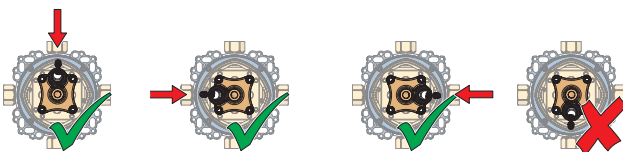

Bluetooth

2
10

Bluetooth®

ON/OFF

ON/OFF

AUTOMATIC

AUTOMATIC

Factory default		1 x	2 x	3 x	4 x	5 x	6 x	7 x	8 x	9 x	10 x
Factory settings	1 x	-	-	-	-	-	-	-	-	-	-
Flow period (sec)	2 x	10	30	60	90	120	150	180	210	240	300
Automatic flush (h)	3 x	0 (off)	6	12	18	24	30	36	48	60	72
Automatic flush period (sec)	4 x	30	60	90	120	180	240	300	360	480	600
Cleaning mode (sec)	5 x	15	30	60	90	120	-	-	-	-	-
After Flow (sec)	6 x	1	2	3	4	5	6	7	8	9	10
Recognition distance (cm)	7 x	n10	a30	a40	a50	a60	-	-	-	-	-

A

Factory default		1 x	2 x	3 x	4 x	5 x	6 x	7 x	8 x	9 x	10 x
Factory settings	1 x	-	-	-	-	-	-	-	-	-	-
Flow period (sec)	2 x	10	30	60	90	120	150	180	210	240	300
Automatic flush (h)	3 x	0 (off)	6	12	18	24	30	36	48	60	72
Automatic flush period (sec)	4 x	30	60	90	120	180	240	300	360	480	600
Cleaning mode (sec)	5 x	15	30	60	90	120	-	-	-	-	-
After Flow (sec)	6 x	1	2	3	4	5	6	7	8	9	10
Recognition distance (cm)	7 x	14	17	20	22	25	28	31	33	-	-