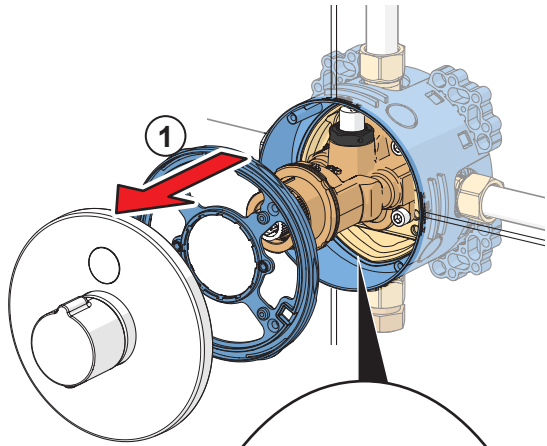

Example 1: Flow period 30 s → 90 s

Example 2: Cleaning mode 30 s → 60 s

B

Bluetooth®

②

②

AA 1.5V Lithium x 2

①