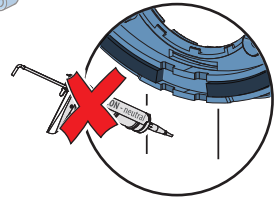

Bluetooth

2
10

Bluetooth®

ON/OFF

ON/OFF

AUTOMATIC

AUTOMATIC

Factory default		1 x	2 x	3 x	4 x	5 x	6 x	7 x	8 x	9 x	10 x
Factory settings	1 x	-	-	-	-	-	-	-	-	-	-
Flow period (sec)	2 x	10	30	60	90	120	150	180	210	240	300
Automatic flush (h)	3 x	0 (off)	6	12	18	24	30	36	48	60	72
Automatic flush period (sec)	4 x	30	60	90	120	180	240	300	360	480	600
Cleaning mode (sec)	5 x	15	30	60	90	120	-	-	-	-	-
After Flow (sec)	6 x	1	2	3	4	5	6	7	8	9	10
Recognition distance (cm)	7 x	n10	a30	a40	a50	a60	-	-	-	-	-