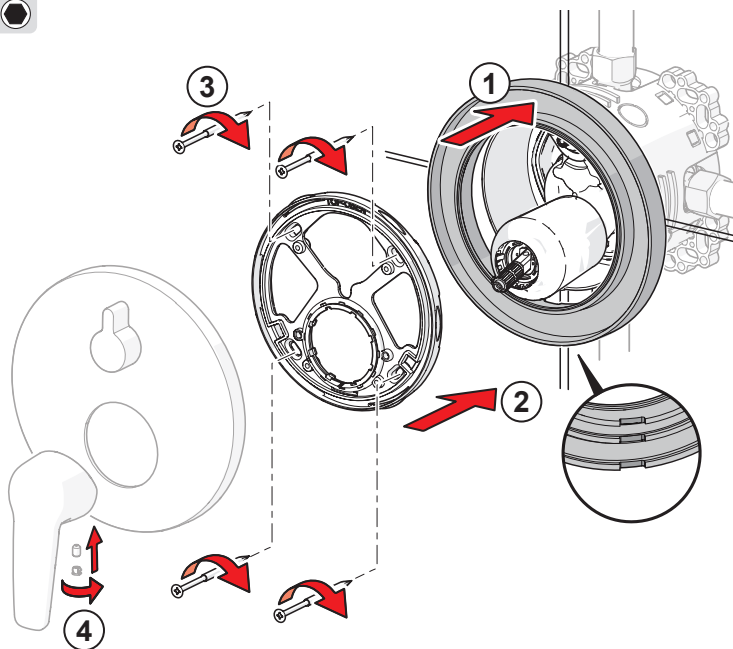

2

③

④

A
B Bluetooth

cleaning.oras.com

3

4

602646V