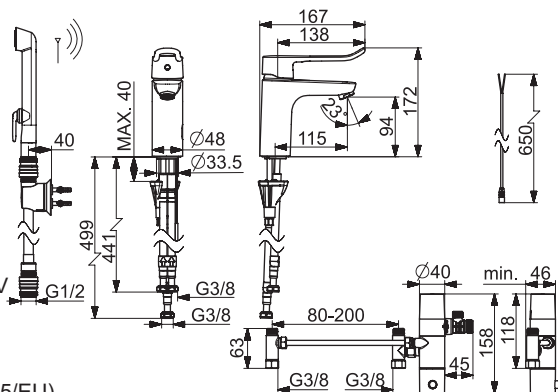

5601FZ , 5602FZ

I (ISO 3822)
EN 817, EN 15091
50 - 1000 kPa
0.1 l/s (300 kPa w/Controller)
max. +70°C

IP 55
9 V
AA 1.5 V Lithium x 2, CR 2450 3 V

mpi.oras.com/5601FZ

(EMC 2014/53/EU , 2011/65/EU)

1011FZ

I (ISO 3822)
EN 15091
50 - 1000 kPa
0.1 l/s (300 kPa w/Controller)
max. +70°C

IP 55
9 V
AA 1.5 V Lithium x 2