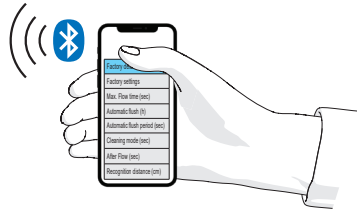

ON 10 s

ON

max. 2 min

OFF

Bluetooth®

Oras App

apps.oras.com

②