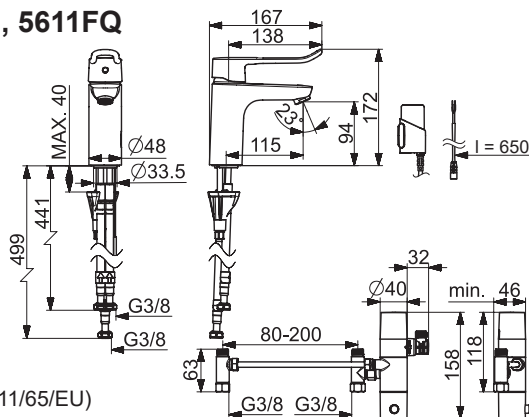

5611FZ , 5621FZ , 5611FQ

I (ISO 3822)
EN 15091
50 - 1000 kPa
0.1 l/s (300 kPa w/Controller)
max. +70°C

IP 55
9 V
AA 1.5 V Lithium x 2