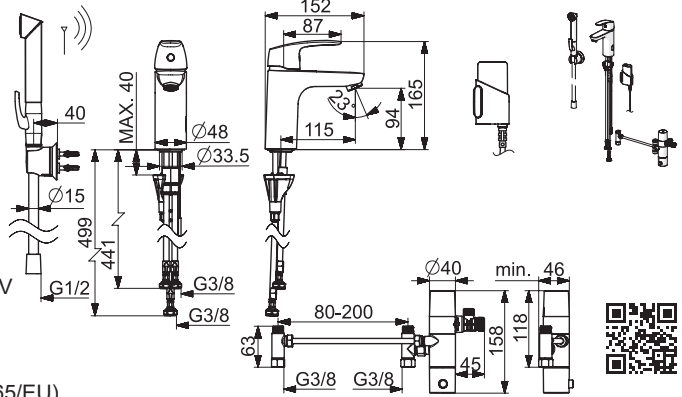

1001FZ

I (ISO 3822)
EN 817, EN 15091
50 - 1000 kPa
0.1 l/s (300 kPa w/Controller)
max. +70°C

IP 55
9 V
AA 1.5 V Lithium x 2, CR 2450 3 V

(EMC 2014/53/EU , 2011/65/EU)

mpi.oras.com/1001FZ

5705FZ , 5706FZ , 5705FQ

I (ISO 3822)
EN 817, EN 15091
50 - 1000 kPa
0.1 l/s (300 kPa w/Controller)
max. +70°C

IP 55
9 V
AA 1.5 V Lithium x 2, CR 2450 3 V