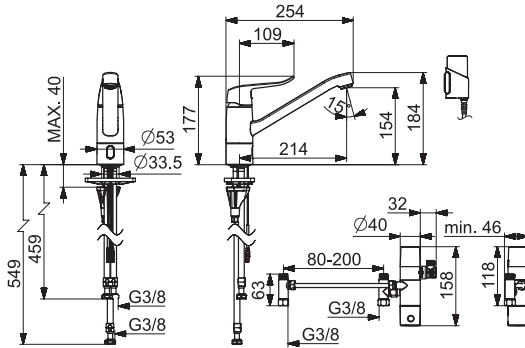

5730FZ , 5730FQ

I (ISO 3822)
EN 817, EN 15091
50 - 1000 kPa
0.199 l/s (300 kPa)
305 kPa (0.2 l/s)
max. +70°C

IP 55
9 V
AA 1.5 V Lithium x 2

mpi.oras.com/5730FZ

(EMC 2014/53/EU , 2011/65/EU)

5730FTZ

I (ISO 3822)
EN 817, EN 15091
50 - 1000 kPa
0.199 l/s (300 kPa)
305 kPa (0.2 l/s)
max. +70°C

IP 55 / transformer IP 20
230 / 9 V