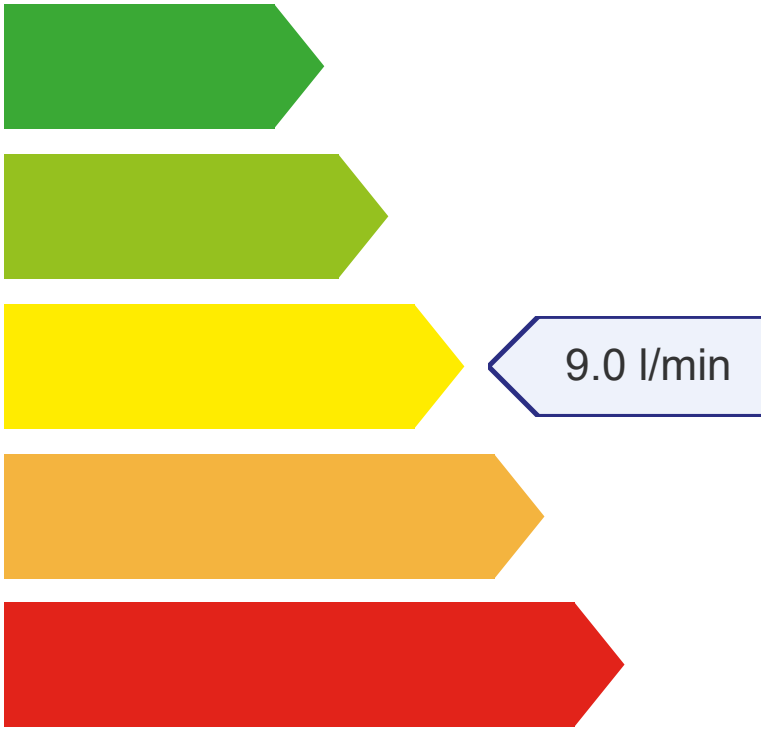

Unified Water Label

603 kWh/p.a.