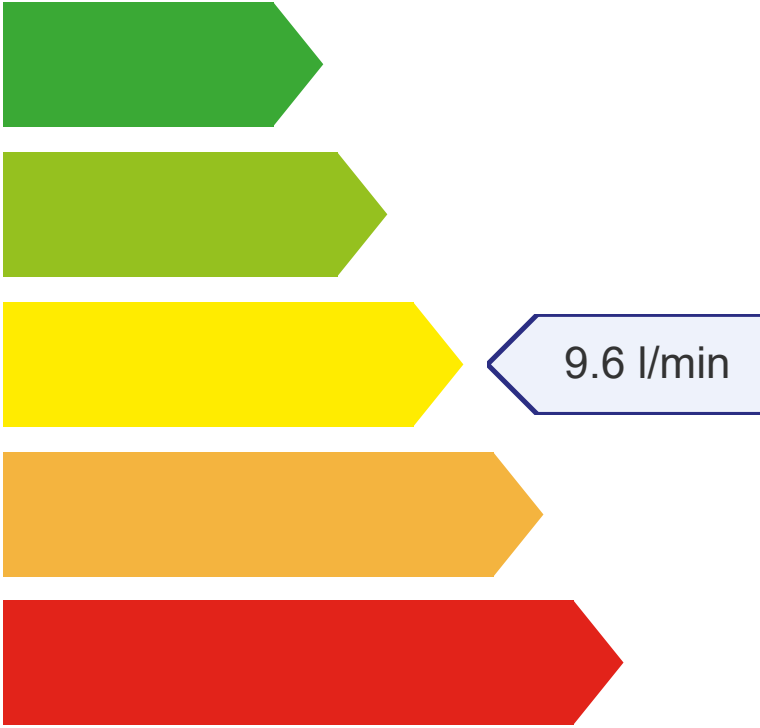

Unified Water Label

643 kWh/p.a.