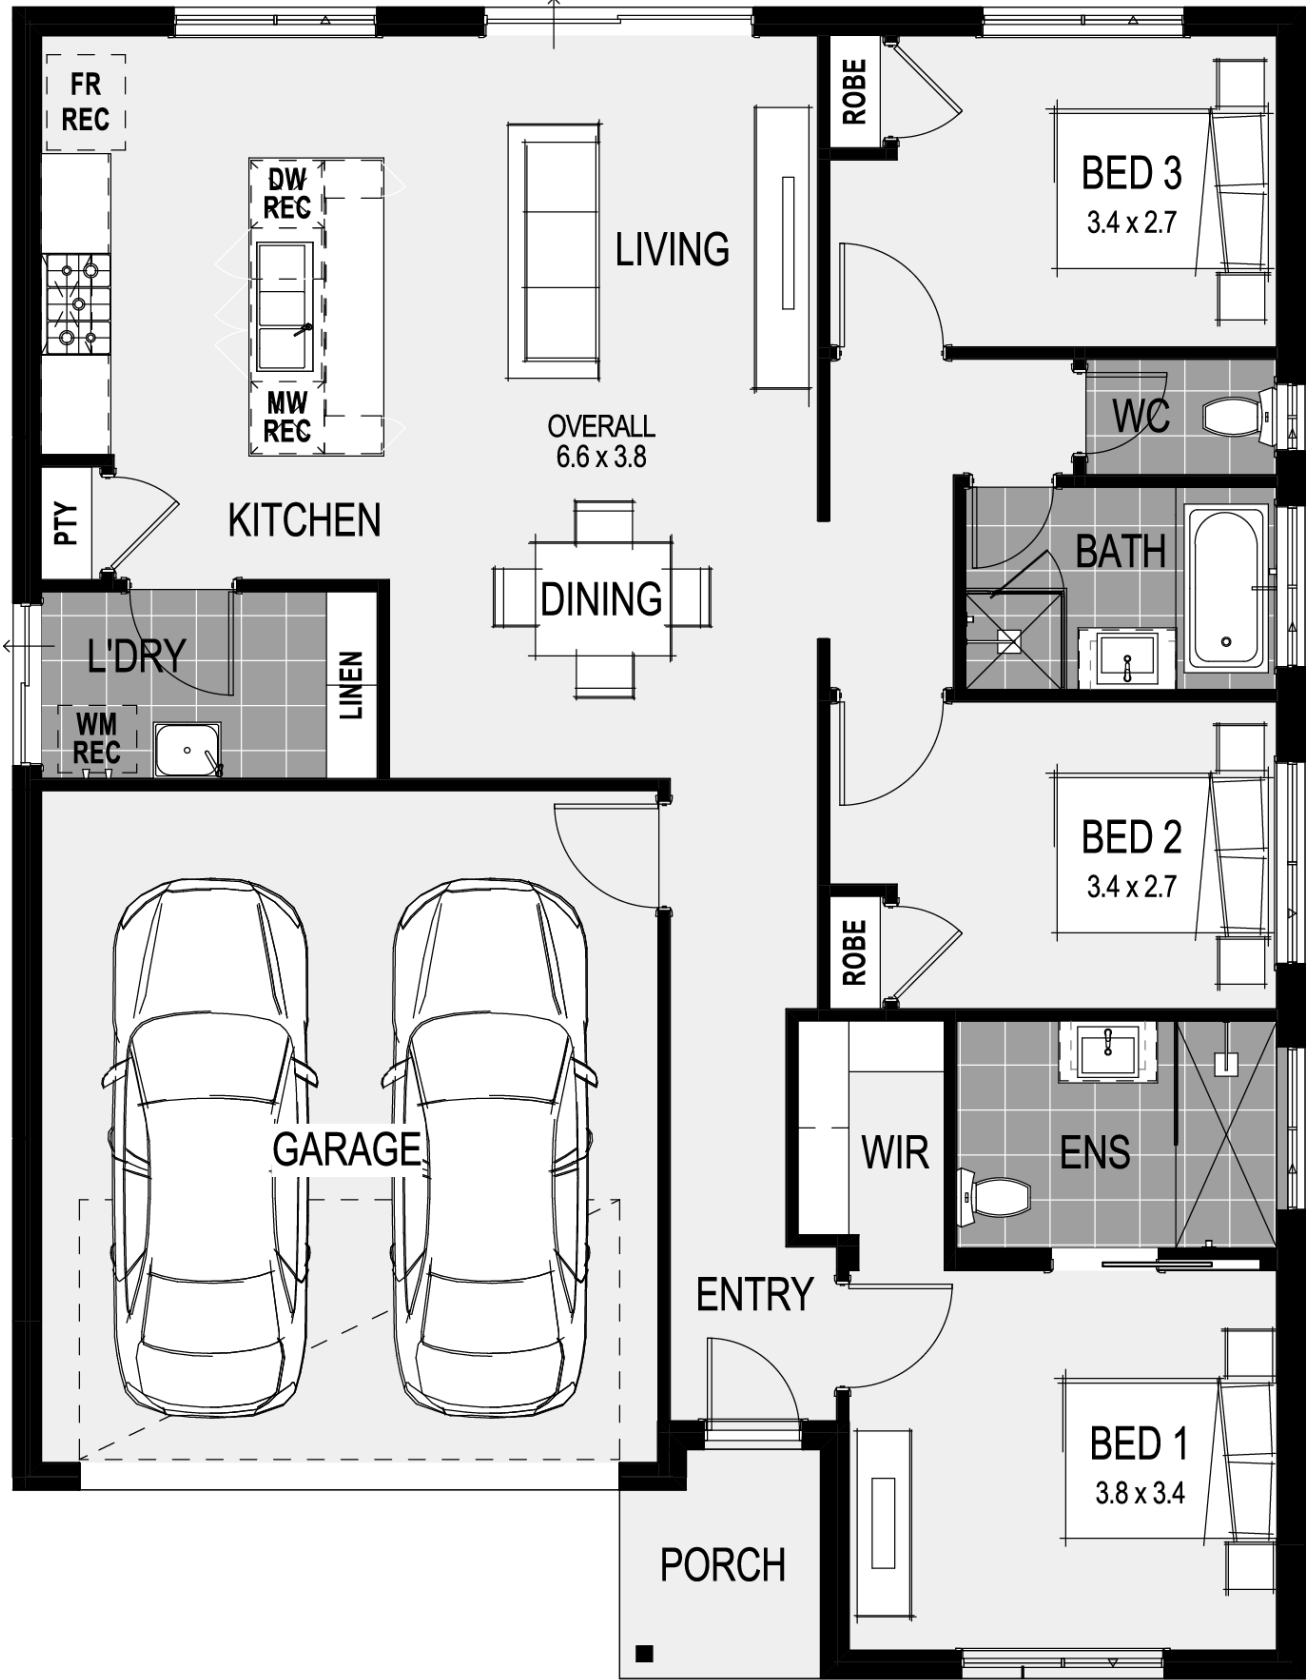

ENQUIRE NOW:

Anu Saxena • P: 0421410550 • E: Anu.saxena@homegroup.com.au