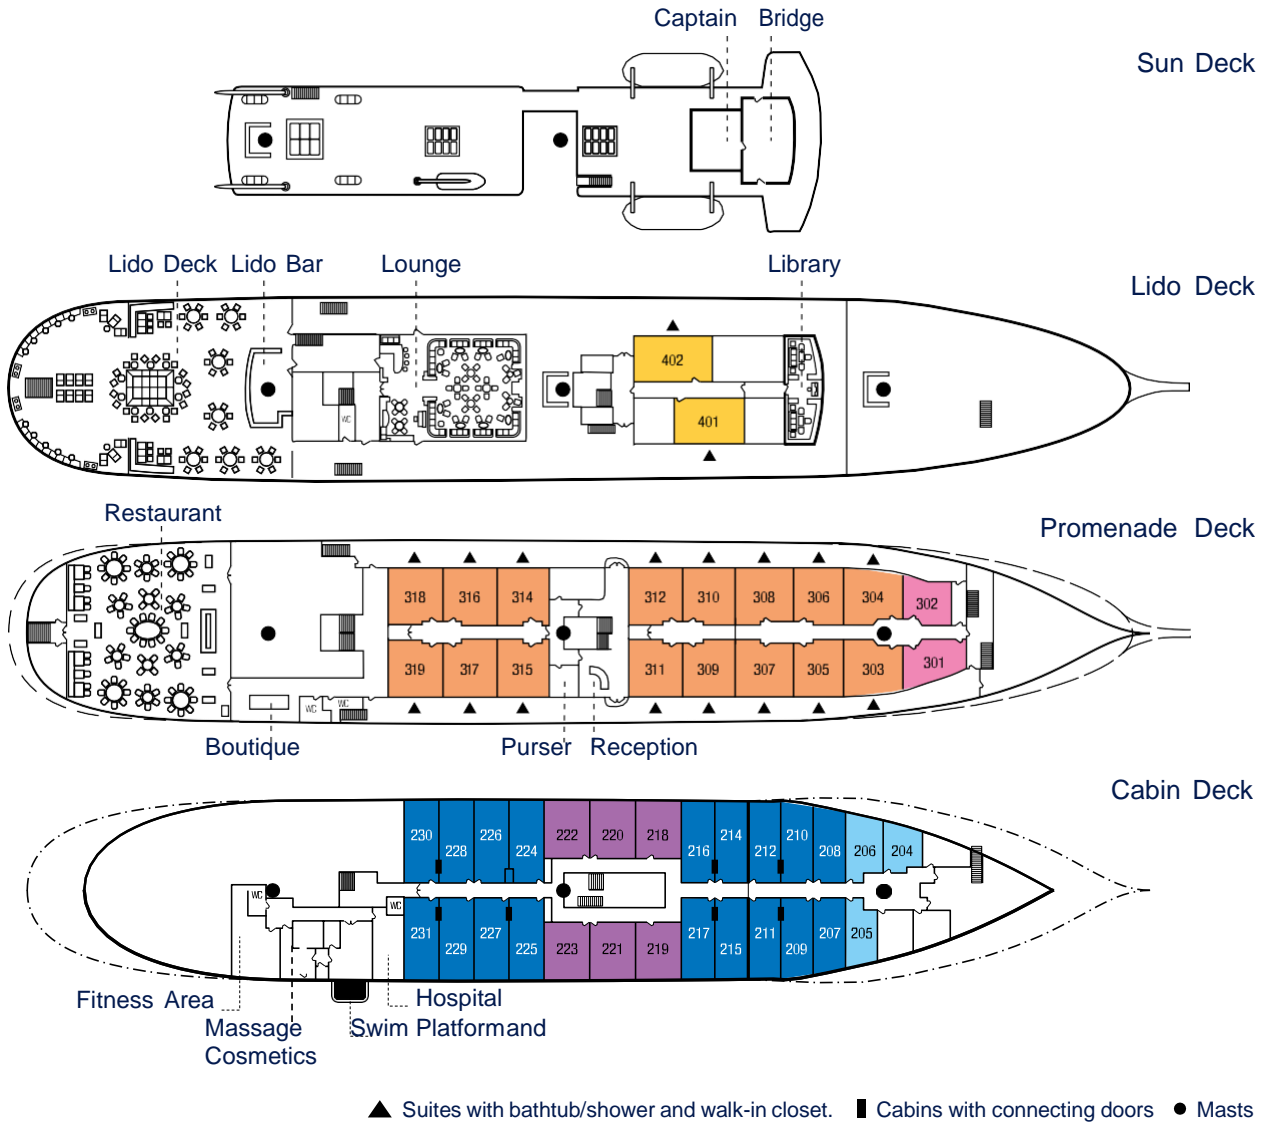

# SEA CLOUD II

## Cabin Categories:

- Cat. A ■ Luxury owner suites
- Cat. B ■ Junior suites
- Cat. C ■ De luxe double-bed cabins
- Cat. D ■ De luxe double-bed cabins
- Cat. E ■ De luxe double-bed cabins
- Cat. F ■ Upper-/lower-bed cabins