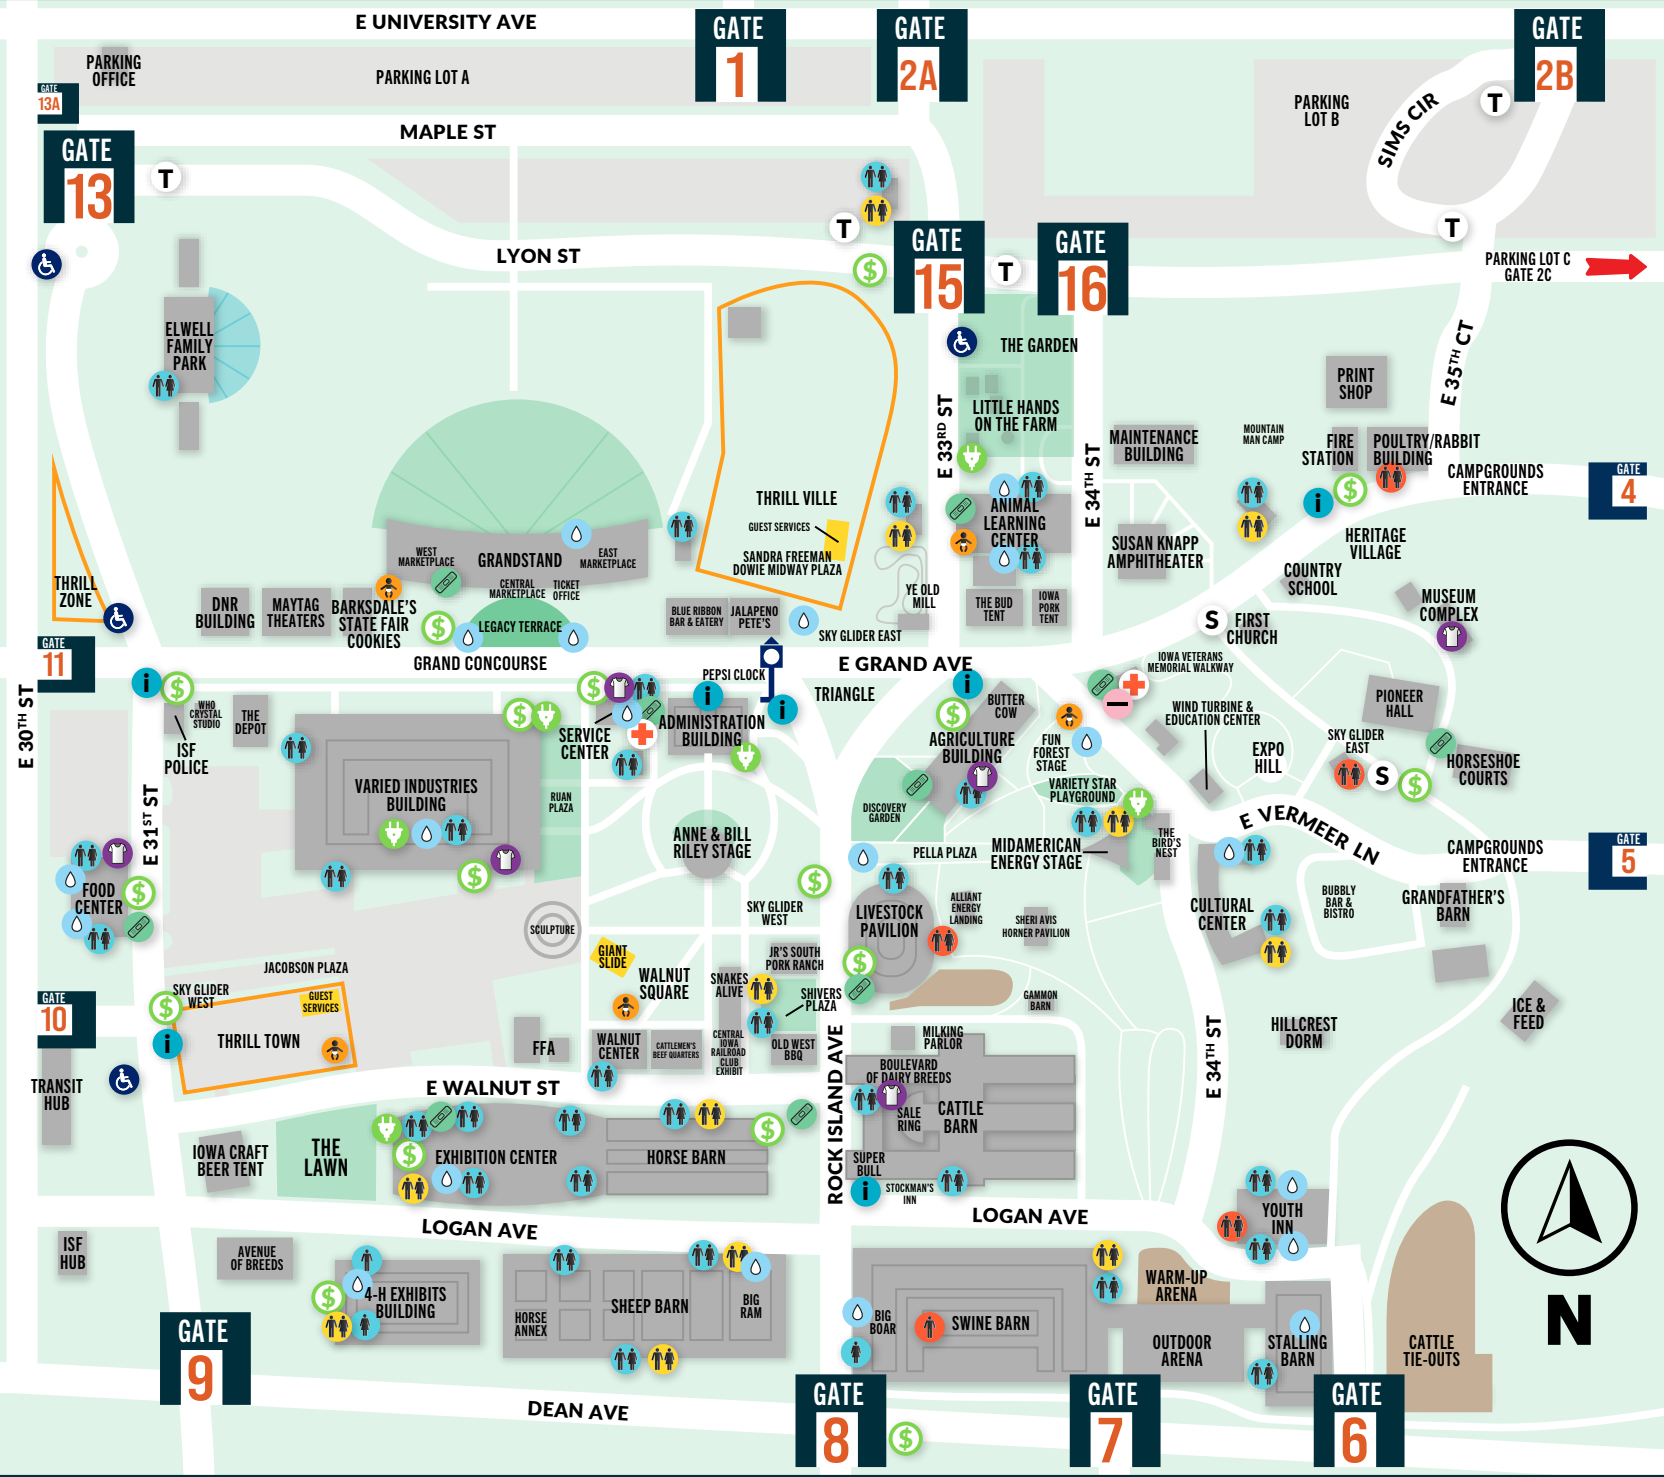

1 2 3 4 5 6 7 8 9 10 11 12 13 14 15 16 17 18 19 20 21 22 23 24 25

A
B
C
D
E
F
G
H
I
J
K
L
M
N
O

IowaStateFair

- RESTROOMS
- ACCESSIBLE RESTROOMS
- FAMILY RESTROOMS
- FIRST AID
- TRAM/SHUTTLE STOPS
- BABY CARE STATIONS
- ADULT CHANGING STATION
- PHONE CHARGING STATION
- WHEELCHAIR/SCOOTER/STROLLERS
- FAIR INFORMATION
- ATM
- CARE CUBES
- IOWA STATE FAIR MERCHANDISE
- WATER FOUNTAIN/REFILL STATIONS

1 2 3 4 5 6 7 8 9 10 11 12 13 14 15 16 17 18 19 20 21 22 23 24 25