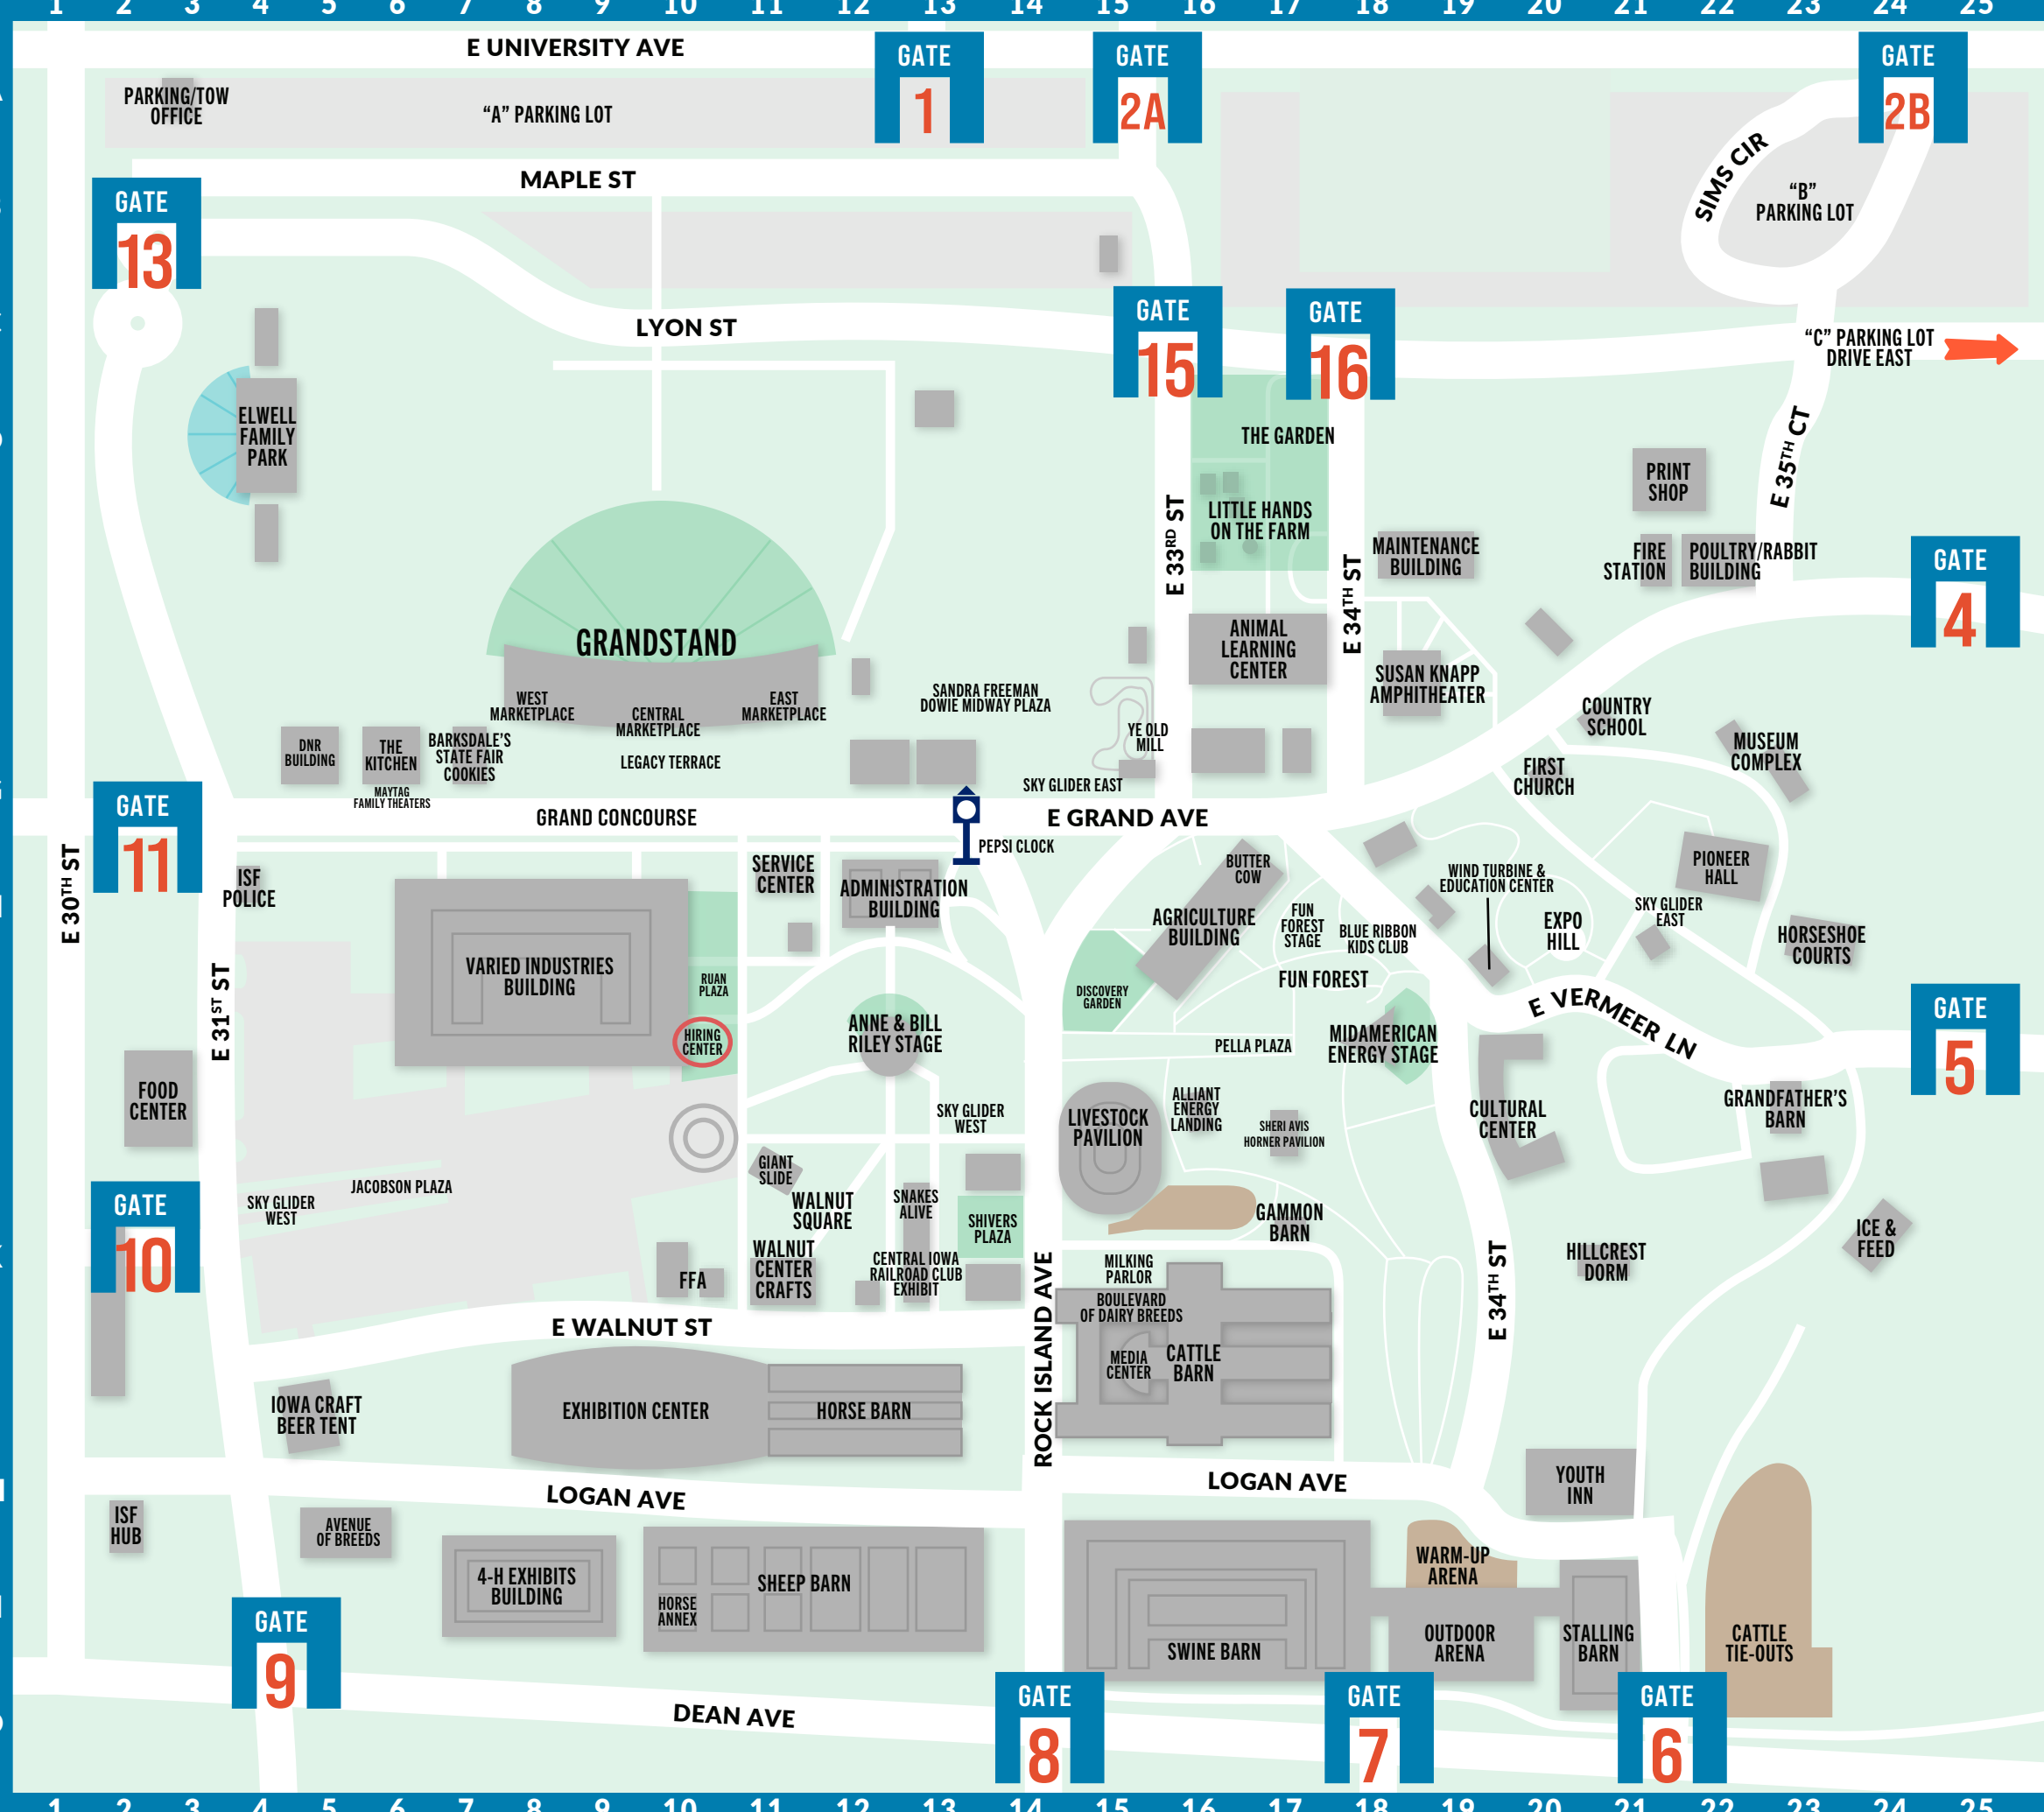

Iowa State Fair

Administration Building H13	Little Hands on the Farm ... E17
Agriculture Building H16	Andringa Family Foundation Little Hands on the Farm
John Deere Agriculture Building	
Alliant Energy Landing J16	Livestock Pavilion J15
Animal Learning Center F17	MidAmerican Energy Stage ... I18
Paul R. Knapp Animal Learning Center	Museum G23
Anne and Bill Riley Stage L12	Ralph H. Deets Historical Museum
Avenue of Breeds M6	Museum Complex G23
Cattle Barn L16	Richard L. Easter Museum Complex
John & Emily Putney Family Cattle Barn	Outdoor Arena N19
Country School F21	Bob & Deb Pulver Outdoor Arena
Cultural Center J20	Parking/Tow Office A3
Patty & Jim Cownie Cultural Center	Poultry and Rabbit Bldg E22
DNR Building G5	Pioneer Hall H22
Elwell Family Park D4	Farm Bureau Pioneer Hall
Exhibition Center L10	Service Center H11
Richard O. Jacobson Exhibition Center	Robert G. Horner & Sheri Avis Horner Service Center
First Aid Center G18	Sheep Barn N11
Hy-Vee Health & First Aid Center	Sky Glider East G14/H22
First Church G20	Sky Glider West K4/K13
Food Center J2	Stalling Barn N21
Elwell Family Food Center	Susan Knapp Amphitheater ... F19
FFA Display Building K10	Swine Barn N16
4-H Exhibits Building N8	Thrill Town K6
Bruce L. Rastetter 4-H Exhibits Building	Thrill Ville E14
Fun Forest H17	Thrill Zone F3
Hy-Vee Fun Forest	Varied Industries Building H8
Fun Forest Stage H17	William C. Knapp Varied Industries Building
Gallery G23	Walnut Center K12
Richard O. Jacobson Hall & Kenyon Gallery	Wind Turbine & Education Center H19
The Garden D17	MidAmerican Energy Wind Turbine & Education Center
Grandfather's Barn J23	Grandstand F10
Vermeer Grandfather's Barn	Grand Concourse G3-14
Grandstand F10	Ye Old Mill F14
Horse Barn L12	Youth Inn M20
ISF Hub N2	Oman Family Youth Inn
Iowa State Fair Police H4	
The Kitchen G6	
Maytag Family Theaters	
Legacy Terrace G10	
Principal® Plaza at Legacy Terrace	