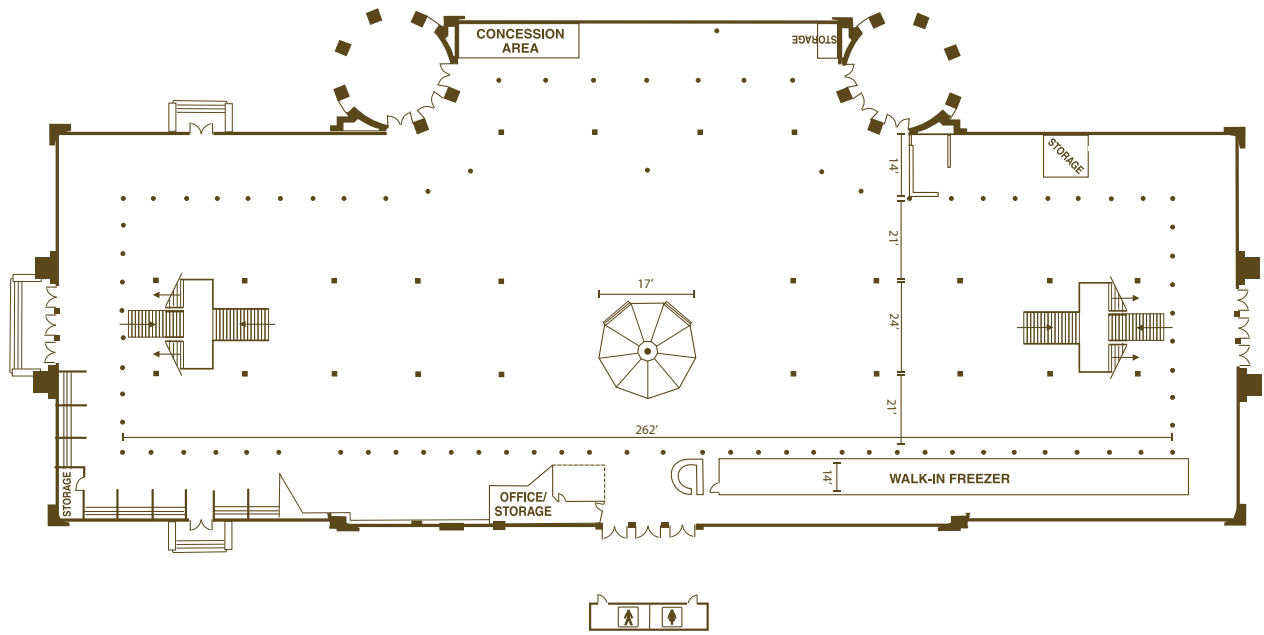

JOHN DEERE AGRICULTURE BUILDING

DIMENSIONS: 100' x 290'

MAIN FLOOR SQUARE FEET: 29,000

BALCONY SQUARE FEET: Approx. 15,000

APPROXIMATE SEATING: Banquet: 1,200 / Classroom: 825 / Theater: 1,600 / 10' x 10' booths: 72

RESTROOMS: Ground floor, east side (ADA accessible)

CEILING HEIGHT: 25'

SERVICE ENTRANCE: 10' w x 10' h

ADDITIONAL FEATURES: Permanent 17' round gazebo, adjacent to Pella Plaza

BALCONY