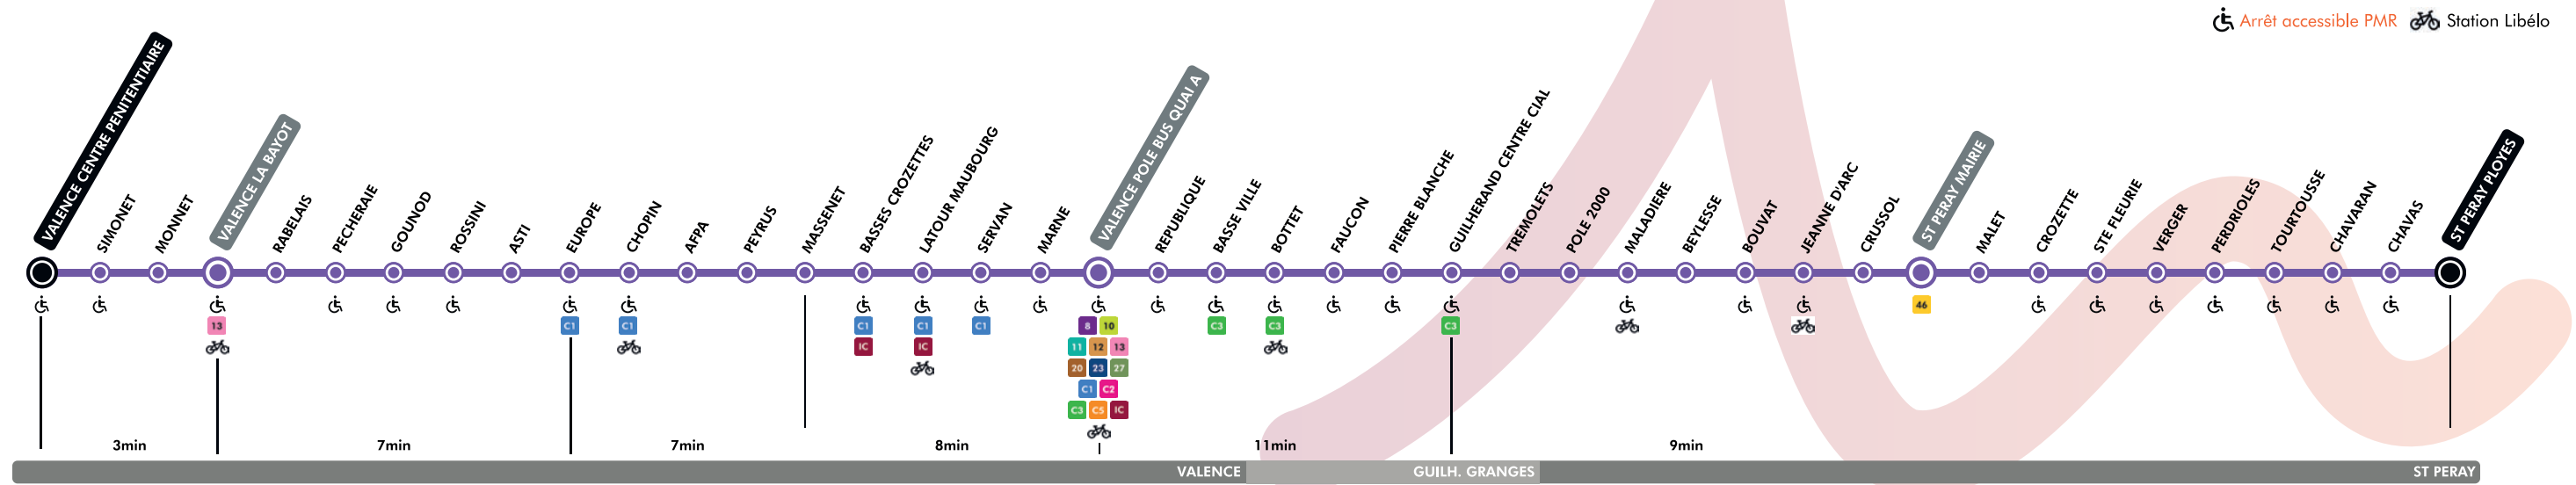

Arrêt accessible PMR Station Libélo