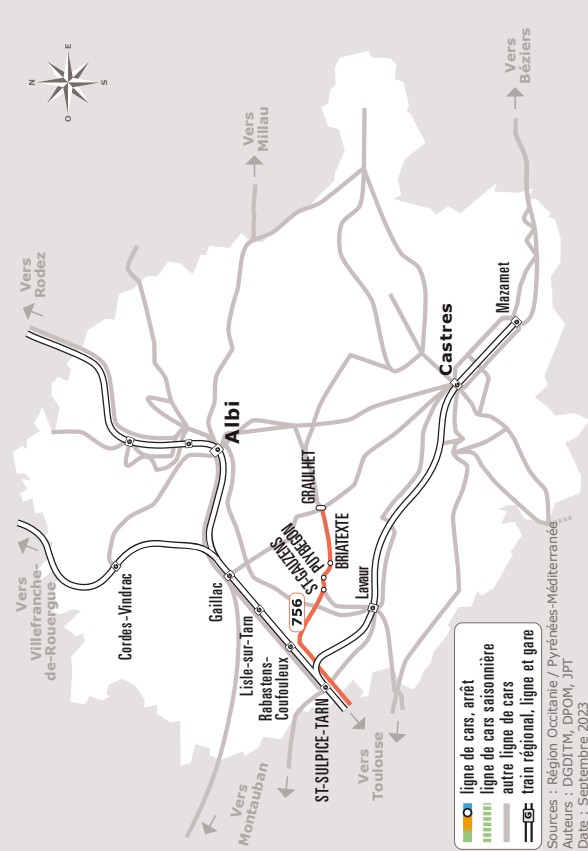

Point d'arrêt accessible

Arrêt de prise en charge ou dépose de vélo en soute

Les horaires sont donnés à titre indicatif. Se présenter à l'arrêt 5 minutes avant l'horaire du car.

Le vélo pliable est considéré comme un bagage et sera accepté à tous les arrêts.