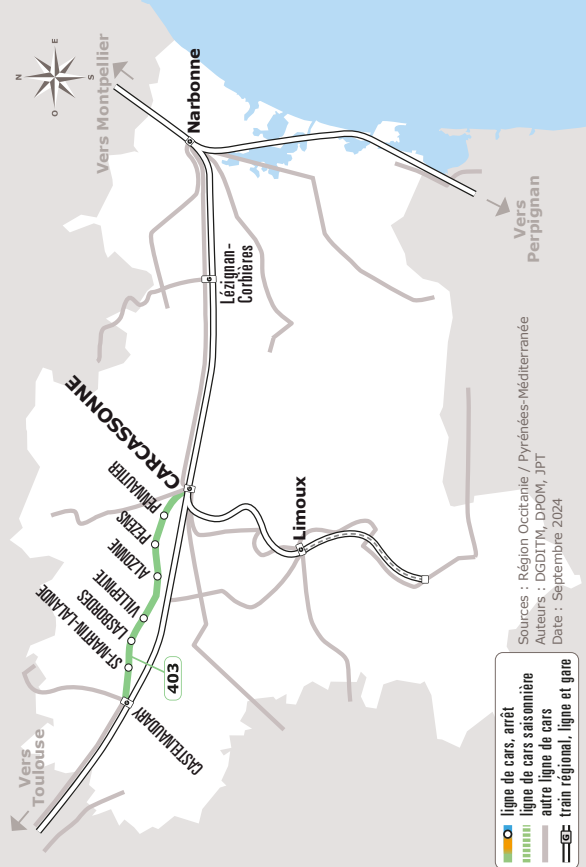

Les horaires sont donnés à titre indicatif. Se présenter à l'arrêt 5 minutes avant l'horaire du car.

■ Scolaire : pas de montée _et_ descente sur ce périmètre en période scolaire.