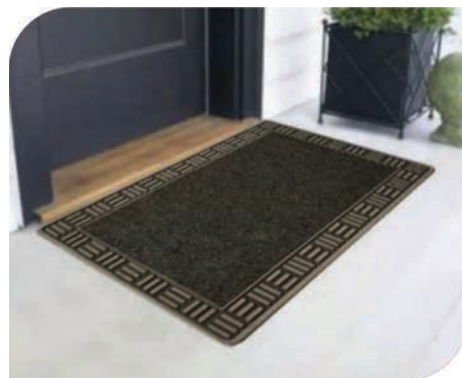

SUPERMAT
SMART DESIGN WHEREVER YOU GO

DOOR MAT

Size:
30" x 22.50"
75 x 57cm

SUPERMAT
SMART DESIGN WHEREVER YOU GO

DOOR MAT

Size:
18"x30" /
45x75cm

DOOR MAT

Size:
24"x36" /
60x90cm

DOOR MAT

Size:
10"x30" /
25x75cm

DOOR MAT

In Store
Merchandising

SUPERMAT

SMART DESIGN WHEREVER YOU GO

CAR MAT

TRUNK MAT