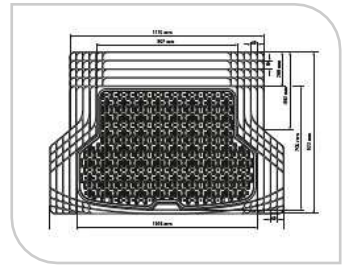

SUPERMAT
SMART DESIGN WHEREVER YOU GO

CAR MAT Universal Fit

CAR MAT Universal Fit

In Store
Merchandising

Costco Canada | Autumn 2018

TRUNK MAT All Weather

- » The All-Weather Universal Trunk Mat protects your vehicle and your investment from normal wear and tear
- » Size 1340 x 920mm - the minimum Trim to Fit dimension is 1030 x 770 mm
- » Unique design combined with trim lines allow for a truly custom fit
- » Textured finish and raised areas help prevent cargo from shifting
- » Made of advanced rubber-like Thermoplastic resin, virtually odorless latex-free material that contains no harmful cadmium or lead and is 100% recyclable!

Size: 12"x12 "

DECK TILES

Patio Installation

Balcony Installation

Merchandising

UNDER GRILL MAT

Size: 48"x30"/122x76cm

Features: