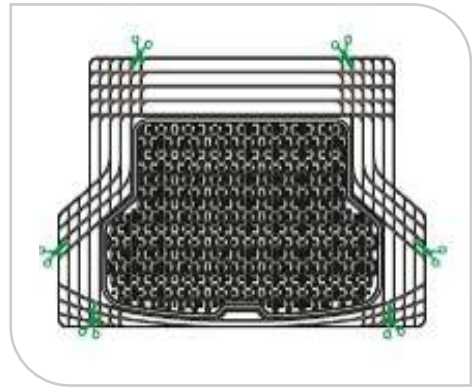

SUPERMAT
SMART DESIGN WHEREVER YOU GO

CAR MAT Universal Fit

CAR MAT Universal Fit

In Store
Merchandising

Costco Canada | Autumn 2018

TRUNK MAT All Weather

- » The All-Weather Universal Trunk Mat protects your vehicle and your investment from normal wear and tear
- » Size 1340 x 920mm - the minimum Trim to Fit dimension is 1030 x 770 mm
- » Unique design combined with trim lines allow for a truly custom fit
- » Textured finish and raised areas help prevent cargo from shifting
- » Made of advanced rubber-like Thermoplastic resin, virtually odorless latex-free material that contains no harmful cadmium or lead and is 100% recyclable!

SUPERMAT
SMART DESIGN WHEREVER YOU GO

TRUNK MAT

Perfect Trunk
Fitment

TRUNK MAT

Single pack & pallet shipment with removeable lid

DECK TILES

- » Great for Outdoor Use - Decks, Patio, Balcony, Pool Area
- » Environmentally Friendly- Made of Recycled Vinyl Resin
- » Easy to Install- Just snap together
- » Anti-Slip qualities greater than timber and dries quickly
- » Does not split, splinter or rot
- » NO need for staining, Oiling or Painting