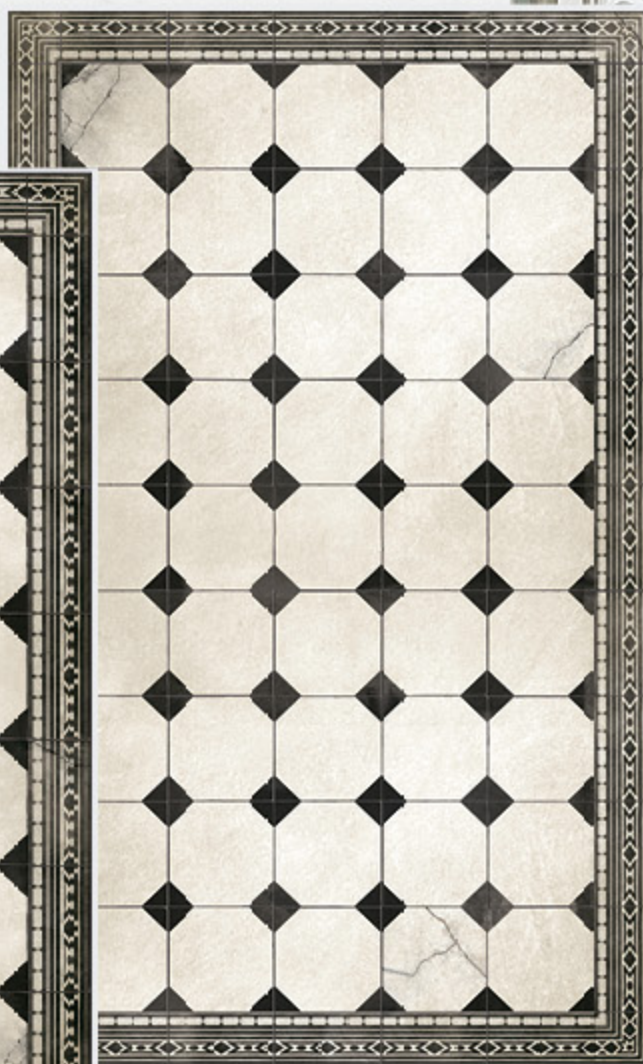

Contrast and harmonyos,
Opposites balanced,
A simple classic elegance.

Gambit Chess // Living Room 195x300cm

Gambit Chess
// XL Runner 80x195cm

TABLEWARE

Gambit Chess //
Table Runner
32.5x120cm

Gambit Chess //
Placemats 32.5x120cm

Gambit italiano

ICONIC CHECKERBOARD COLLECTION

The human attraction to this geometry is what makes it an iconic time traveler.

TABLEWARE

Gambit Italiano // L Runner
60x180cm

Gambit Italiano // L Room 140x220cm

Gambit Italiano // Table Runner
32.5x120cm

Gambit Italiano // Placemats 32.5x120cm

Bohemian Garden

FLATWOVEN

The traditional floral shape, its density and rhythm gets a contemporary life.

*Bohemian Garden Bohemia
Runner // 50x120cm*

*Bohemian Garden Gold
L Runner // 60x180cm*

*Bohemian Garden White
L Runner // 80x220cm*

*Bohemian Garden Hazel
L Room // 140x220cm*

Bohemian Garden

PLACEMATS

Bohemian Garden White
 // Placemat 32.5x50cm
 // Round Placemat 38cm