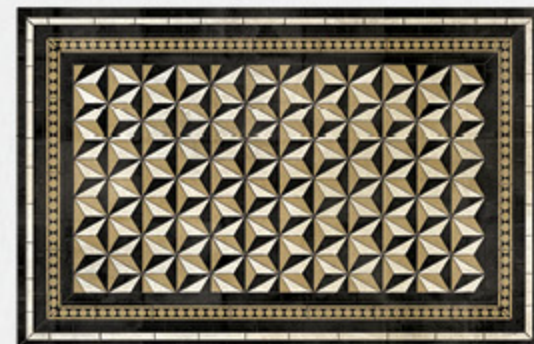

Rock Star Gold // Placemat 32.5x50cm