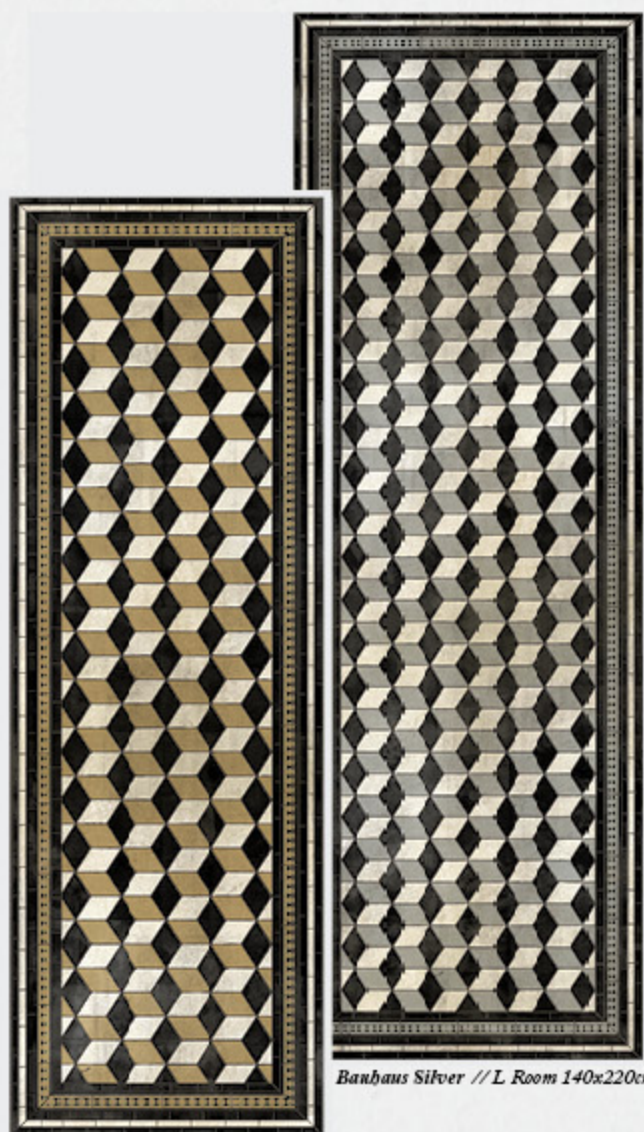

Bauhaus

TILE FLOORING

Our classic Bauhaus tile flooring now with a dynamic & powerful exterior outline - giving a modern twist to this smooth vintage style.

Bauhaus Gold // L Runner 60x180cm

Bauhaus Silver // L Room 140x220cm