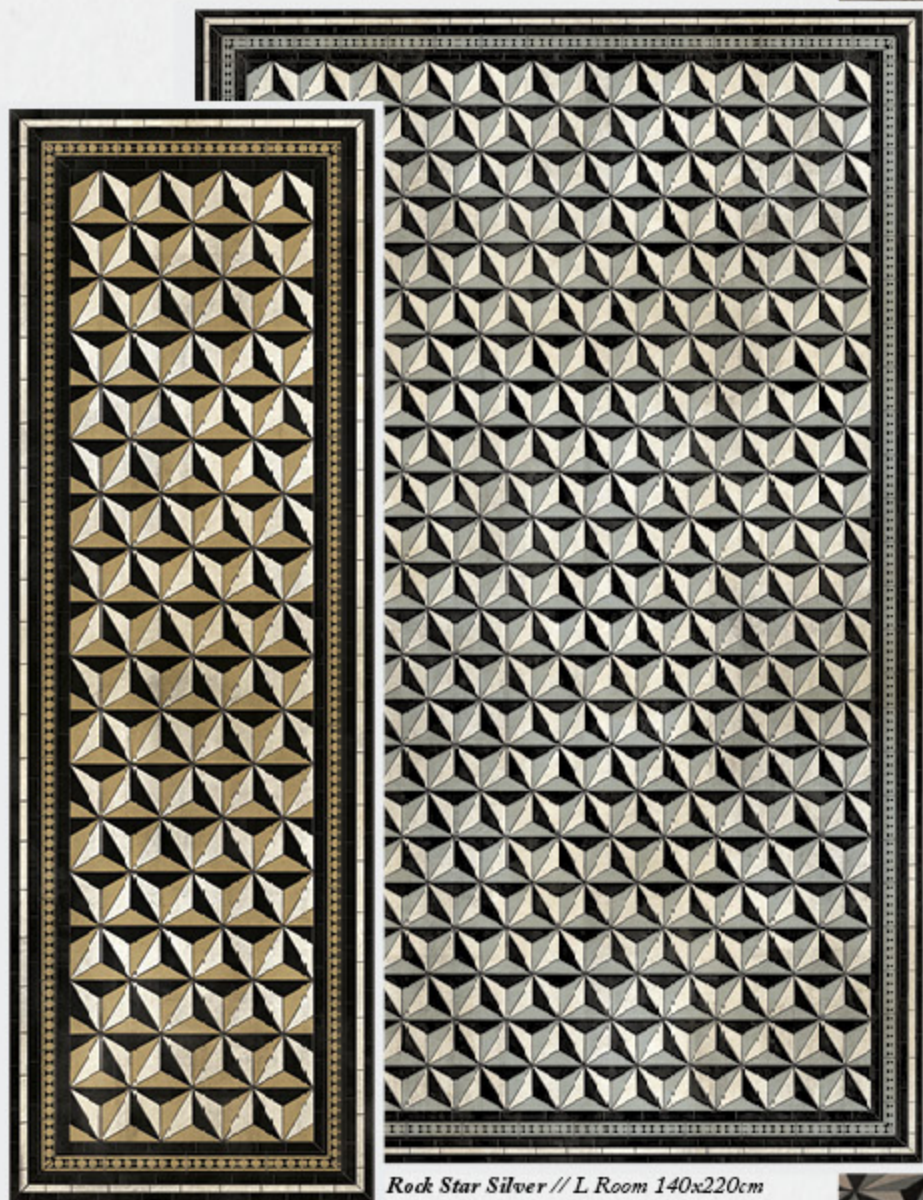

Mary

KILIM VINYL RUG

A bursting Feminine energy
in this classic Romanian folklore.

Mary Natural // L Room 180x260cm

Mary black // L Runner 60x180cm

Rock Star

TILE FLOORING

These star shaped geometric gems will light up any table with a kicking sophisticated style.

Rock Star Gold
// L Runner 60x180cm

Rock Star Silver // L Room 140x220cm

PLACEMATS

Rock Star Silver // Placemat 32.5x50cm

Rock Star Gold // Placemat 32.5x50cm

Rock Star Cuout Gold // Placemat 32.5x50cm

Bauhaus