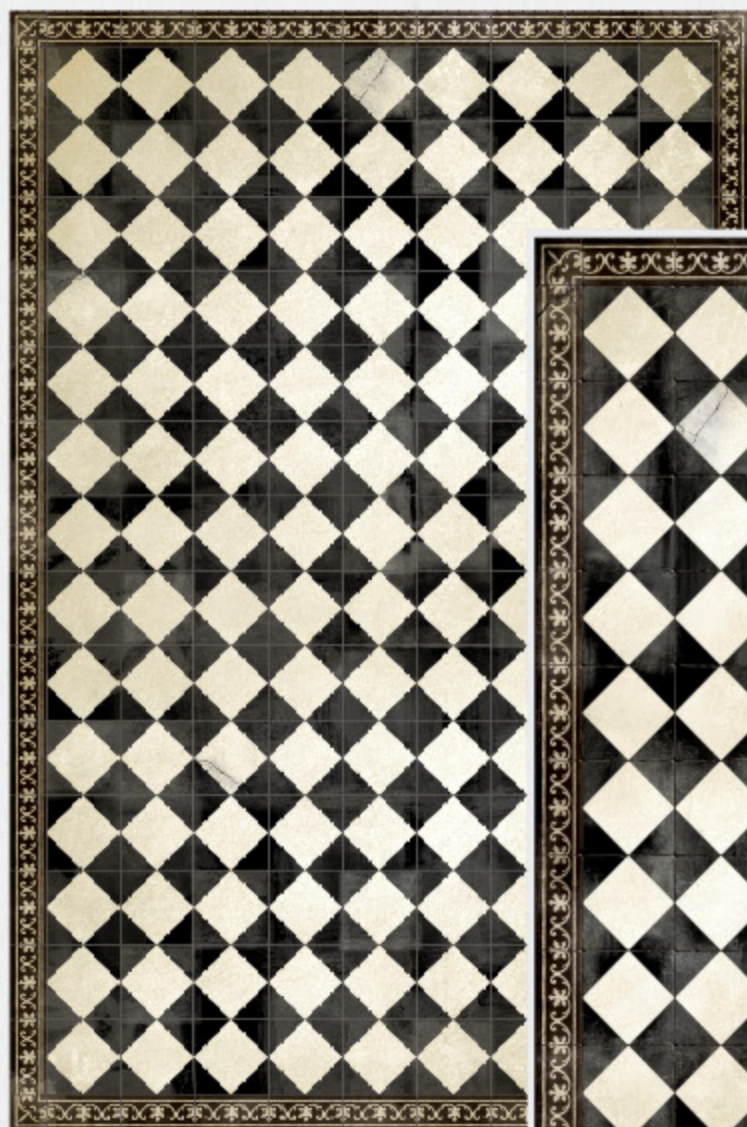

PLACEMATS

Bauhaus Silver // Placemat 32.5x50cm

Bauhaus Gold // Placemat 32.5x50cm

Bauhaus Cuout Gold // Placemat 32.5x50cm

Gobelin

TABLEWARE

Embroidered boho flowers
in a traditional statement,
brings a chic nostalgic scent
to your dining table
using Beija high-end vinyl sheets.

Goblen Powder
// 32.5x50cm

Goblen Natural
// 32.5x50cm

Goblen Blue
// 32.5x50cm

Goblen Pecan
// 32.5x50cm

Goblen Red
// 32.5x50cm

Goblen Yellow
// 32.5x50cm

Gambit Chess

ICONIC CHECKERBOARD COLLECTION

Contrast and harmonyos,
Opposites balanced,
A simple classic elegance.

Gambit Chess // Living Room 195x300cm

Gambit Chess
// XL Runner 80x195cm

TABLEWARE

Gambit Chess //
Table Runner
32.5x120cm

Gambit Chess //
Placemats 32.5x120cm