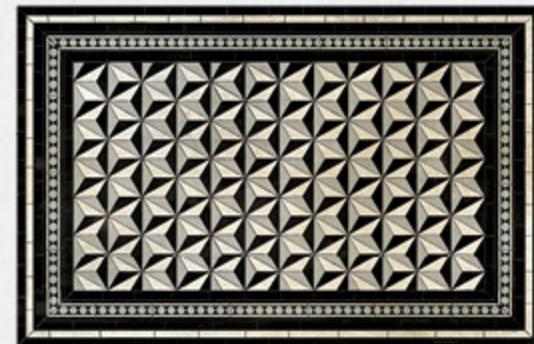

PLACEMATS

Rock Star Silver // Placemat 32.5x50cm