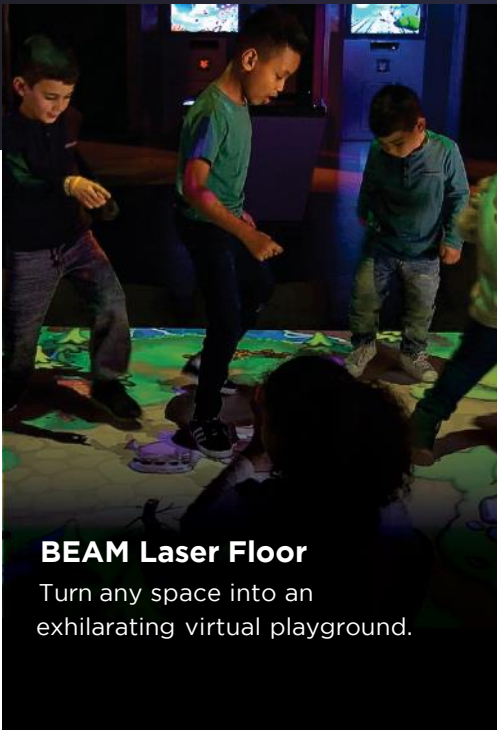

## BEAM Laser Floor

Turn any space into an exhilarating virtual playground.

## BEAM Laser Ball Wall

An interactive play solution where players throw balls at specific targets on a wall.

## BEAM Laser Table

BEAM Table is a digital experience for the whole family to enjoy together. Choose from 8 different games right from the interface using just your hands. Add a game table and everyone will be instantly talking & laughing.

# BEAM Laser Ball Wall

Looking to keep kids active during gym time? BEAM Ball is an interactive play solution where players throw balls at specific targets on a wall, resulting in a fun and innovative gaming experience for kids of all ages.