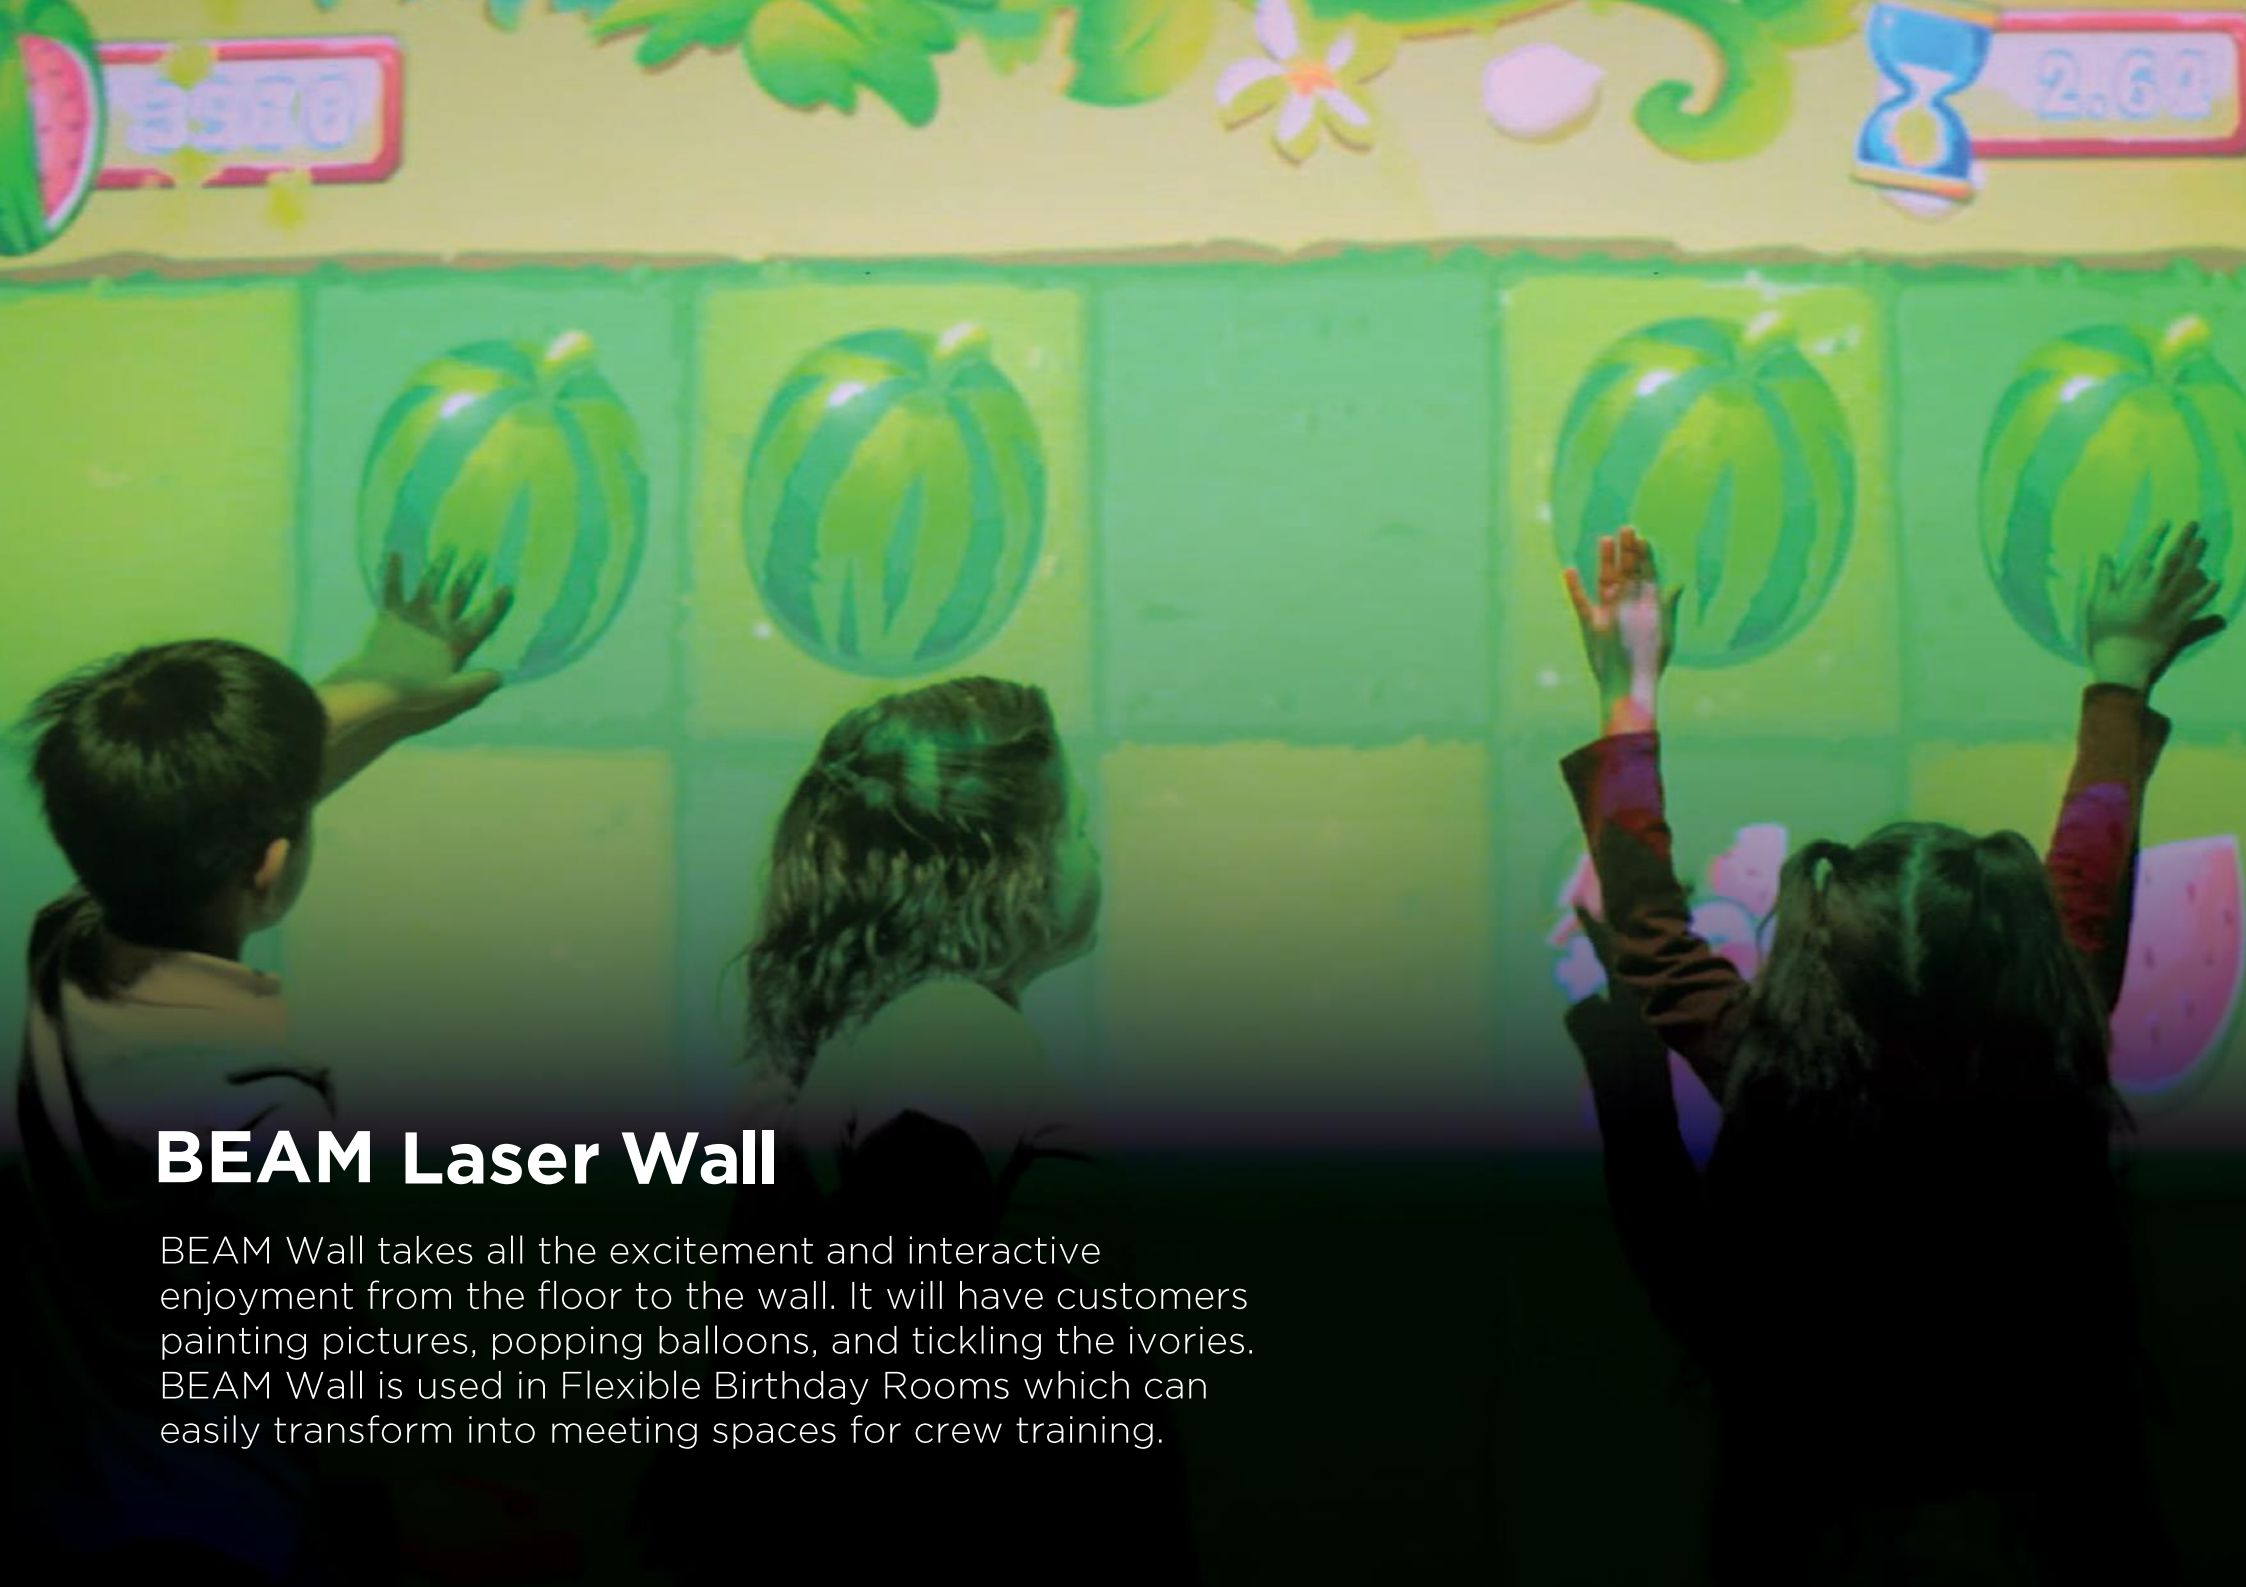

## BEAM Laser Ball Wall

An interactive play solution where players throw balls at specific targets on a wall.

## BEAM Laser Floor

The BEAM Floor promotes active play as it gets kids up and moving. It will have kids exercising for hours as they run, jump & play. This approved game package is perfect for McDonald's Gym & Fun and indoor play spaces.

## BEAM Laser Table

BEAM Table is a digital experience for the whole family to enjoy together. Choose from 8 different games right from the interface using just your hands. Add a game table and everyone will be instantly talking & laughing.

# BEAM Laser Ball Wall

Looking to keep kids active during gym time? BEAM Ball is an interactive play solution where players throw balls at specific targets on a wall, resulting in a fun and innovative gaming experience for kids of all ages.