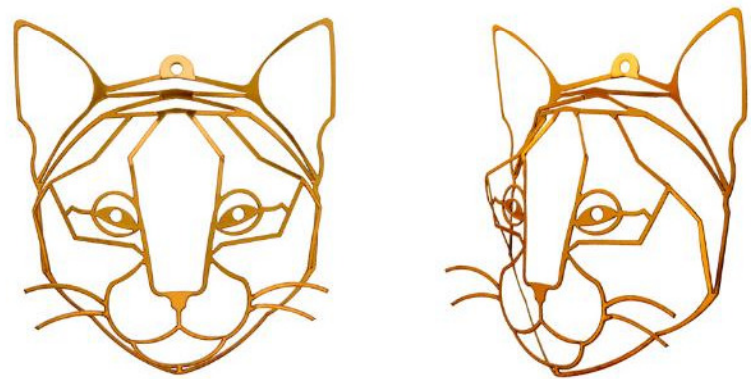

2023-2024

MY ZOO FRIENDS

Add a touch of whimsy with our collection of zoo friend wall decor. Perfect for inspiring creativity in any room.

RACCOON
MZF01
7.7"x6.5"x2.8"

RABBIT
MZF002
9.8"x4.7"x3.9"

BEAR
MZF003
9.8"x9.8"x3.9"

LION
MZF004
9.8"x9.8"x3.9"

TIGER
MZF005
9.8"x9.8"x3.9"

SLOTH
MZF006
7"x8.3"x0.1"

CAT
MZF007
7.1"x7.1"x3.1"

FOX
MZF011
8.2"x6.7"x3.9"

KOALA
MZF008
9.8"x9.8"x3.9"

MONKEY
MZF009
9.8"x9.8"x3.9"

OWL
MZF010
9.8"x5.3"x2"

MY POWER WORDS

Elevate your space with our collection of inspirational wall decor. Empowering phrases to inspire positivity and motivation.

YOU
GO
GIRL

YOU GO GIRL
MPW001
12.6"x9.4"x0.4"

ONE
OF A
KIND

ONE OF A KIND
MPW002
12.2"x9.1"x0.4"

With just a simple stretch, this item transforms into a 3D living shape.

Hanging

Easily hang on the wall with a small nail or double-sided glue.

Colors

Our items come in a variety of metallic colors to choose from.