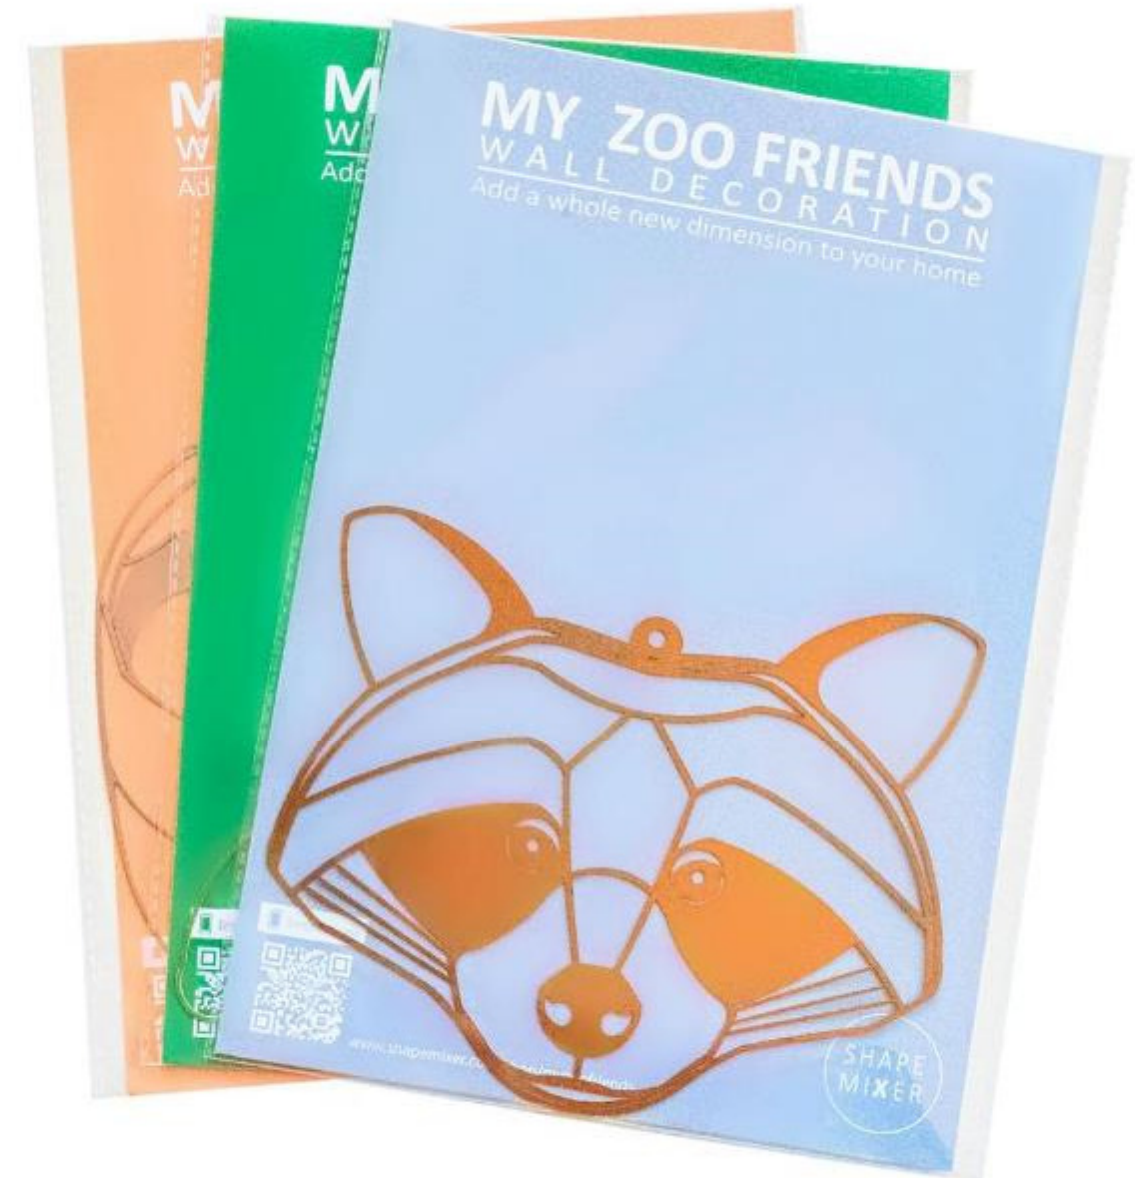

MY POWER WORDS

Elevate your space with our collection of inspirational wall decor. Empowering phrases to inspire positivity and motivation.

YOU
GO
GIRL

YOU GO GIRL
MPW001
12.6"x9.4"x0.4"

ONE
OF A
KIND

ONE OF A KIND
MPW002
12.2"x9.1"x0.4"

YOU
GOT
THIS

YOU GOT THIS
MPW003
12.2"x9.1"x0.4"

GRL
PWR

GRL PWR
MPW004
10.2"x9.3"x0.4"

HOW IT WORKS?

Material

We use high-quality double-sided metal-color laminated **paper**.

Stretching

With just a simple stretch, this item transforms into a 3D living shape.

Hanging

Easily hang on the wall with a small nail or double-sided glue.

Colors

Our items come in a variety of metallic colors to choose from.