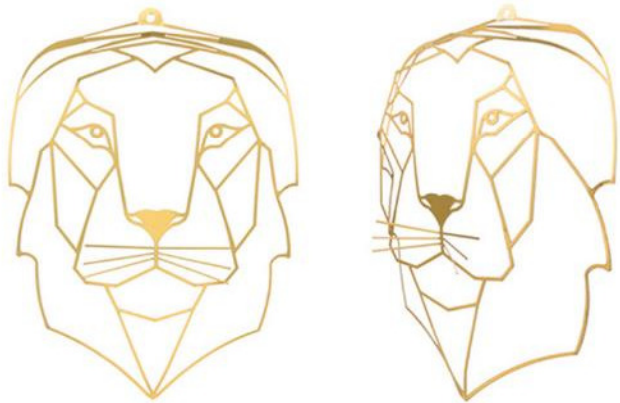

2023-2024

MY ZOO FRIENDS

Add a touch of whimsy with our collection of zoo friend wall decor. Perfect for inspiring creativity in any room.

RACCOON
MZF01
7.7"x6.5"x2.8"

RABBIT
MZF002
9.8"x4.7"x3.9"

BEAR
MZF003
9.8"x9.8"x3.9"

LION
MZF004
9.8"x9.8"x3.9"

TIGER
MZF005
9.8"x9.8"x3.9"

SLOTH
MZF006
7"x8.3"x0.1"

CAT
MZF007
7.1"x7.1"x3.1"

FOX
MZF011
8.2"x6.7"x3.9"

KOALA
MZF008
9.8"x9.8"x3.9"

MONKEY
MZF009
9.8"x9.8"x3.9"

OWL
MZF010
9.8"x5.3"x2"

MY POWER WORDS

Elevate your space with our collection of inspirational wall decor. Empowering phrases to inspire positivity and motivation.

YOU
GO
GIRL

YOU GO GIRL
MPW001
12.6"x9.4"x0.4"

ONE
OF A
KIND

ONE OF A KIND
MPW002
12.2"x9.1"x0.4"