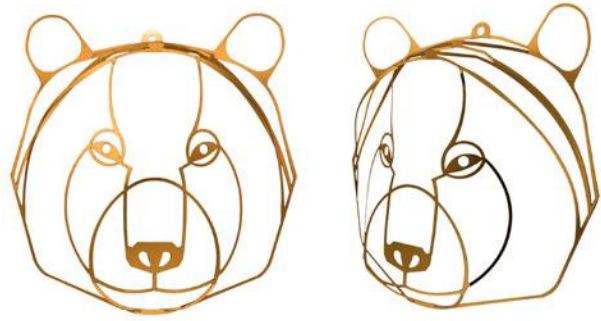

2023-2024

MY ZOO FRIENDS

Add a touch of whimsy with our collection of zoo friend wall decor. Perfect for inspiring creativity in any room.

RACCOON
MZF01
7.7"x6.5"x2.8"

RABBIT
MZF002
9.8"x4.7"x3.9"

BEAR
MZF003
9.8"x9.8"x3.9"

LION
MZF004
9.8"x9.8"x3.9"

TIGER
MZF005
9.8"x9.8"x3.9"

SLOTH
MZF006
7"x8.3"x0.1"

CAT
MZF007
7.1"x7.1"x3.1"

FOX
MZF011
8.2"x6.7"x3.9"

KOALA
MZF008
9.8"x9.8"x3.9"

MONKEY
MZF009
9.8"x9.8"x3.9"

OWL
MZF010
9.8"x5.3"x2"