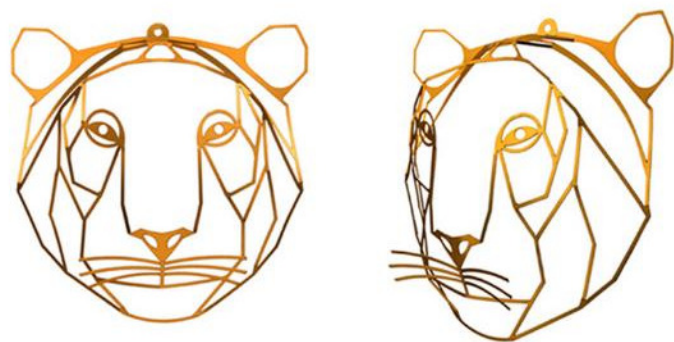

2023-2024

MY ZOO FRIENDS

Add a touch of whimsy with our collection of zoo friend wall decor. Perfect for inspiring creativity in any room.

RACCOON
MZF01
7.7"x6.5"x2.8"

RABBIT
MZF002
9.8"x4.7"x3.9"

BEAR
MZF003
9.8"x9.8"x3.9"

LION
MZF004
9.8"x9.8"x3.9"

TIGER
MZF005
9.8"x9.8"x3.9"

SLOTH
MZF006
7"x8.3"x0.1"

CAT
MZF007
7.1"x7.1"x3.1"

FOX
MZF011
8.2"x6.7"x3.9"

KOALA
MZF008
9.8"x9.8"x3.9"

MONKEY
MZF009
9.8"x9.8"x3.9"

OWL
MZF010
9.8"x5.3"x2"