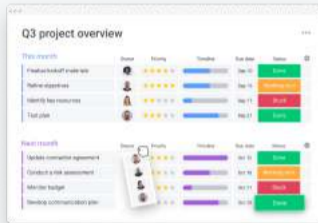

Get started in minutes with ready-made templates, or customize an entire solution to your exact needs.

Align, collaborate, and gain visibility in one Work OS:

-  Speed and agility to meet deadlines faster
-  Quick setup and frictionless adoption
-  Scales and adapts to changing needs
-  One unified workspace across all departments

Design any process, workflow, or solution in one easy-to-use platform:

Manage any process, project, or initiative with unlimited customizable boards.

Adapt 30+ column types, including progress tracking, voting, location, formula, files, tags, and more.

Seamlessly integrate with your existing tools, import and export data, and centralize all work in one place.

Present your data in a digestible way, including timeline, Kanban, Gantt, pivot tables, and more.

Boost visibility and collaboration by providing teams with one place to organize, track and manage their work in context.

Use custom dashboards to analyze data, gain a 360° view of where things stand, and stay focused on the bigger picture.