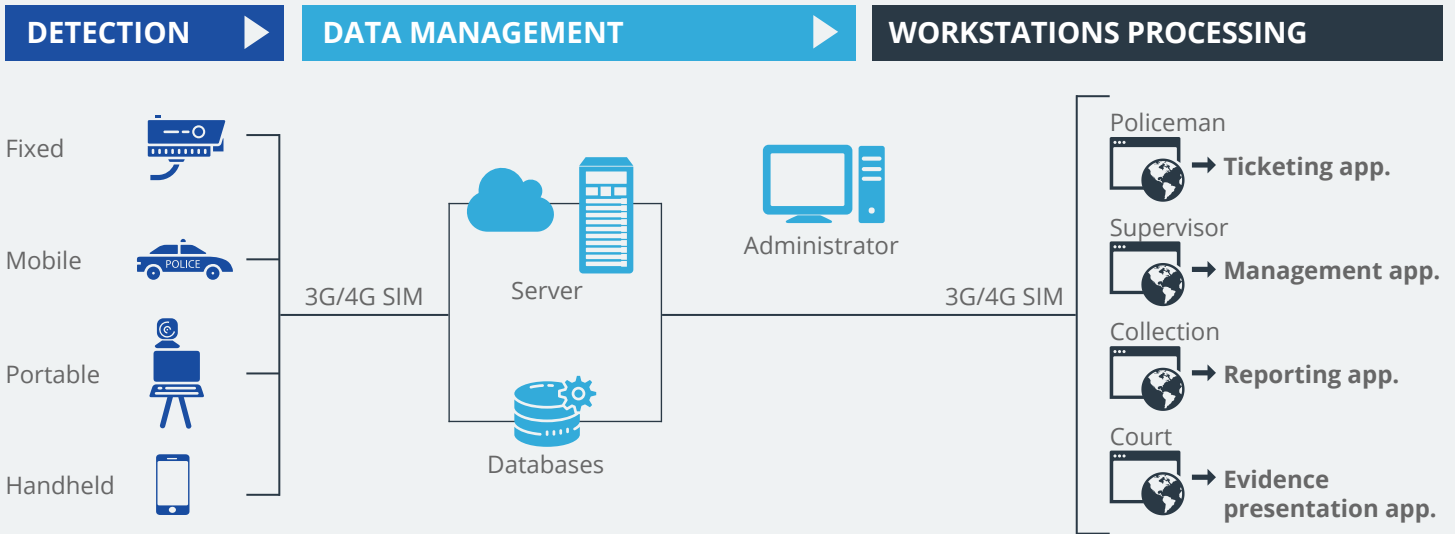

PARKING

Safer Place technology improves enforcement of all types of urban parking violations supporting smart cities initiatives. Our unique 'presence' feature enables municipal authorities to detect the presence of a driver in or nearby a car during a parking violation. Our video based solutions detect the widest range of violations including:

Accurate Ticket Production:

Safer Place generates digital tickets to minimize manual tasks and reduce the probability of human error.

Privacy Protection:

Safer Place produces blurred videos and images to protect the privacy of citizens and comply with local privacy regulations.

Fast Report Generation:

Safer Place delivers a complete set of ready-to-use and customized reports and statistics.

UNIFIED TECHNOLOGY PLATFORM

Safer Place delivers a complete unified platform that supports all types of cameras and includes a single database with a full suite of built-in ticketing, reporting, and evidence presentation applications.

CUSTOMER BENEFITS

Safer Place helps police, municipalities and law enforcement agencies to detect non-conventional, high-risk traffic violations. The improvement of traffic enforcement increases road safety, reduces dangerous driving and prevents serious or fatal injury to pedestrians. Safer Place delivers an accurate, efficient, effective, and affordable solution to improve the enforcement of parking violations.