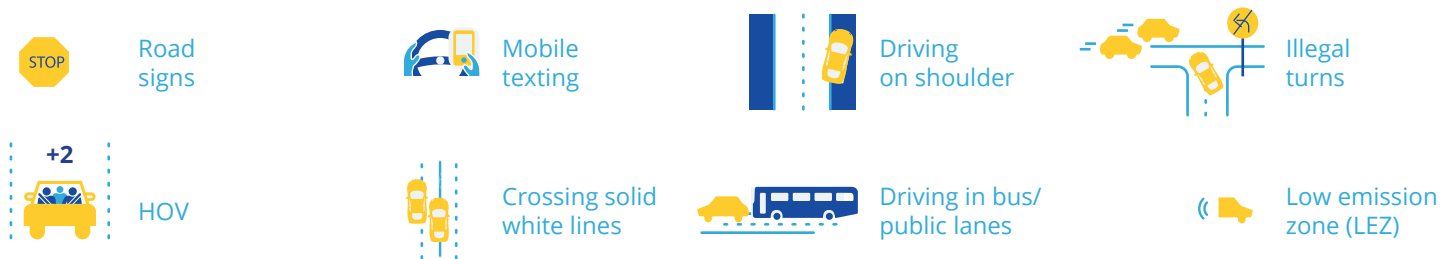

THE PRACTICAL WAY TO REDUCE HIGH-RISK TRAFFIC AND PARKING VIOLATIONS

Safer Place has developed a practical, cost effective video-based technology platform to reduce traffic violations, increase road safety and improve traffic flow. Our solution detects the widest range of moving and parking violations and includes a complete suite of applications in support of the entire enforcement process. We deliver a reliable, field proven technology backed by expert professional services for fixed, mobile, portable and handheld deployment.

TRAFFIC

Safer Place technology reduces reckless and dangerous driving, and increases road safety for drivers and pedestrians. It detects all types of moving high-risk traffic violations on a single unified platform, and supports dozens of traffic and reckless driving violations on the high ways and in the cities including:

PARKING

Safer Place technology improves enforcement of all types of urban parking violations supporting smart cities initiatives. Our unique 'presence' feature enables municipal authorities to detect the presence of a driver in or nearby a car during a parking violation. Our video based solutions detect the widest range of violations including:

Accurate Ticket Production:

Safer Place generates digital tickets to minimize manual tasks and reduce the probability of human error.

Privacy Protection:

Safer Place produces blurred videos and images to protect the privacy of citizens and comply with local privacy regulations.