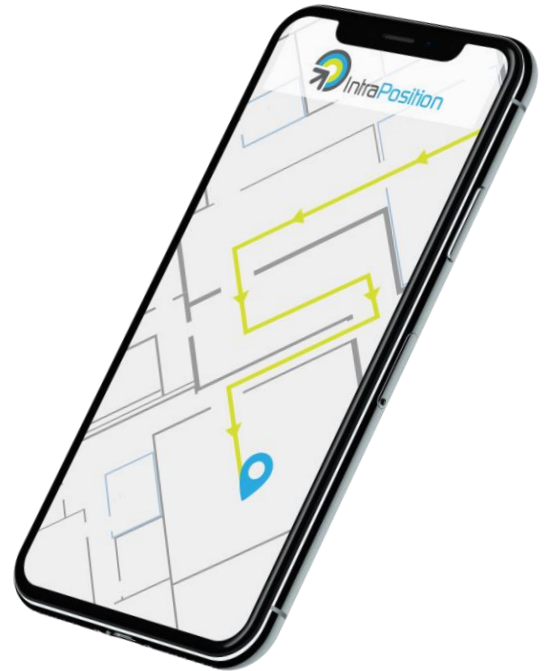

Level Up! It's Time to Digitize Your World

IntraPosition's innovative technology brings high-accuracy, indoor positioning into the retail, healthcare and industry markets, enabling indoor-navigation, asset-tracking and workforce management.

With a unique fusion of indoor positioning and IoT technologies, we digitize the physical world.

Utilizing real-time, 1-ft accuracy indoor positioning, we pinpoint the location of every object or person of interest. With a combination of high performance and affordable pricing, we hit the sweet spot of numerous applications and markets.

Our systems are highly scalable and easy to deploy with quick & simple installation.

IntraPosition's real-time unique system provides the ultimate indoor positioning and indoor navigation experience with top-of-the-line performances.

Our solutions easily integrate with any external application of choice, via a RESTful API.

We offer optimization for industries actively seeking to reduce costs and improve efficiency and safety

Retail

- Step-by-step in-store navigation
- Shopper analytics
- Store operations optimization

Healthcare

- Real-time monitoring of patients and staff
- Locate medical devices
- Identify emergency situations automatically

Industry

- Control access to unauthorized areas
- Workforce management
- Locate equipment and machinery