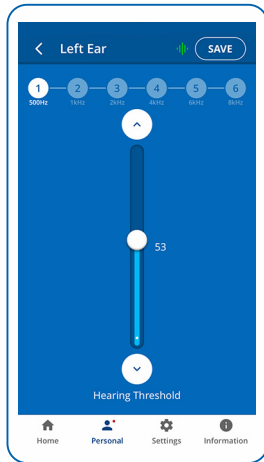

OUR APP

Customize your hearing experience for all BeHear products with the dedicated **W&H BeHear** app:

1 | Personalize the headset using the app.