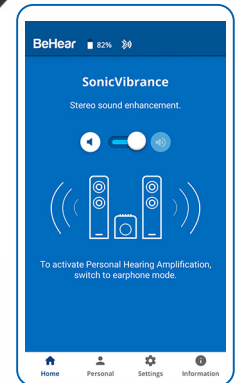

OUR PRODUCTS

BeHear PROXY | ABH-130

Personalizable Bluetooth® amplifier in a wireless neck speaker

When is it good?

Live
Conversation

Mobile
Calls

TV
Listening

Music
& Audio

Who is it for?

People seeking a comfortable high-quality sound experience especially for TV watching

Main Features

- Customize to your hearing needs using the app
- Ergonomic neck band rests on shoulders, leaving ears free
- Converts to personal amplifier and private listening device (using extractable earbuds)
- Suitable for use with or without hearing aids

BeHear®

PROXY

Comfortable wireless neck speaker with personalized amplification and retractable cables for listening privacy