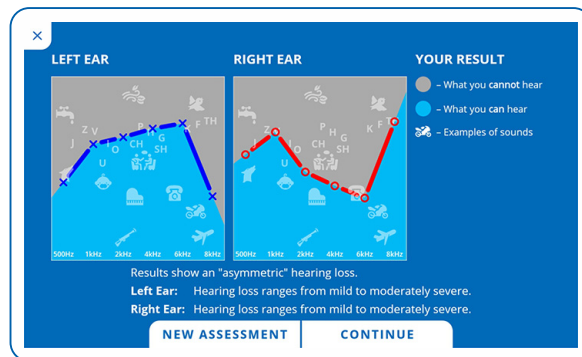

EXPRESS HEARING CHECK KIOSK

Spark interest and engage new customers!

In less than 10 minutes customers can test their own hearing and compare the results with and without BeHear personalized hearing amplification.

Easy to install:

requires 12x10 inches of counter space, electricity, WiFi