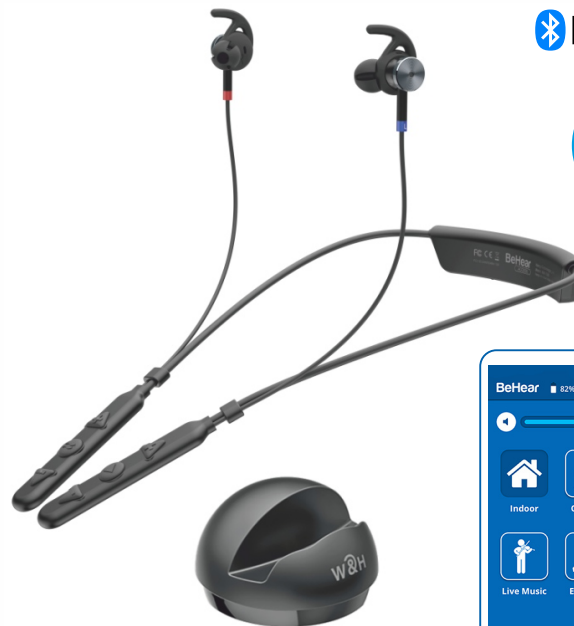

Music
& Audio

Outdoor
Sounds

Who is it for?

Older adults and those with dexterity issues who have mild-to-moderately severe hearing loss

Main Features

- Customize to your hearing needs using the app
- Large buttons, charging cradle for ease of use
- Integrated telecoil receivers
- Six hearing presets: Indoor, Outdoor, Crowd, Live Music, T-coil Exclusive, T-coil Transparent
- Rechargeable battery for up to 13 hours use

BeHear®
ACCESS

Bluetooth®

Neck loop assistive hearing headset with large controls and charging cradle (includes Telecoil receivers)

BeHear ACCESS | ABH-120
Personalizable Bluetooth® hearing amplifier

OUR PRODUCTS

Main Features

- Low latency for optimal audio-video sync
- Long range connectivity (up to ~200 feet /~60 meters) for freedom of movement
- Seamless operation with BeHear headsets for remote play/pause control